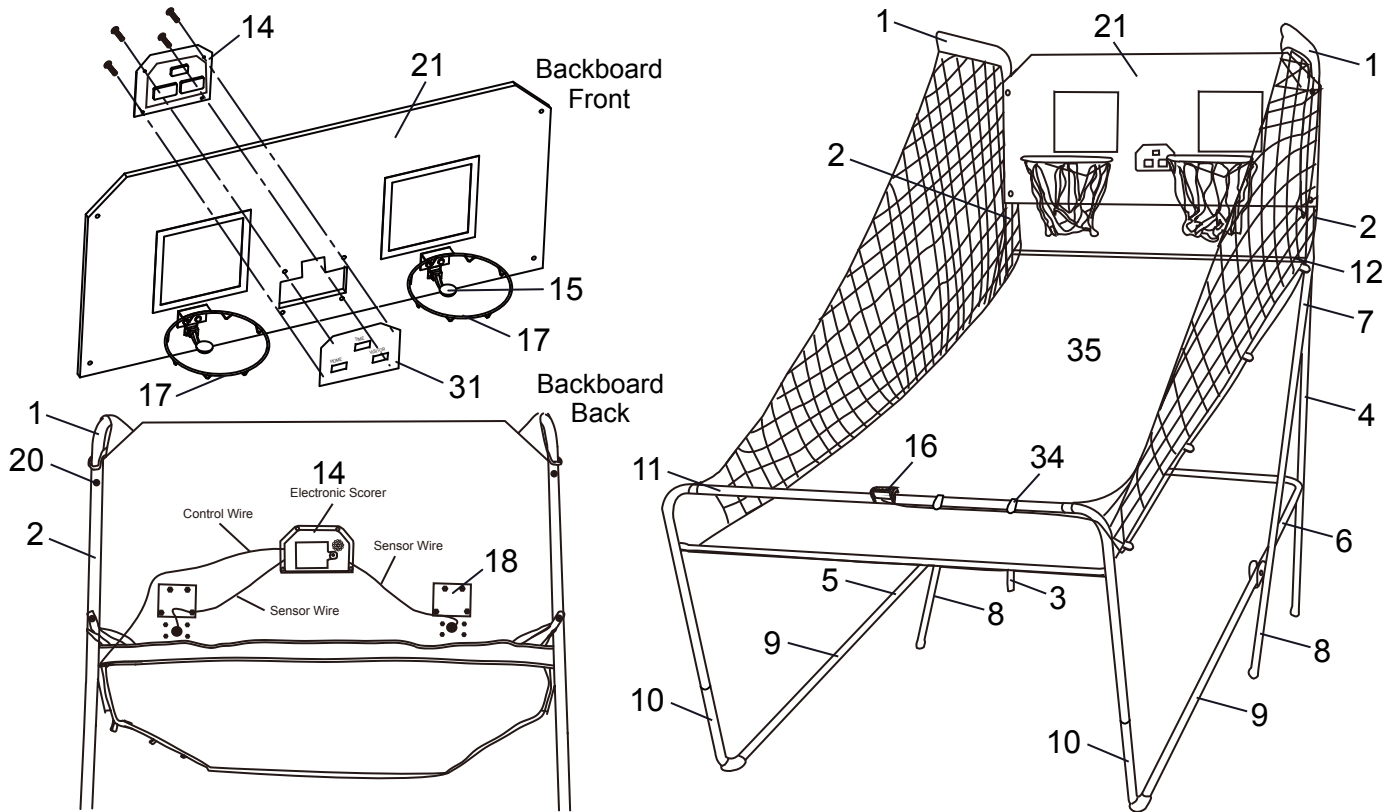

SURE SHOT ELECTRONIC BASKETBALL - NG2233BL

Spec Sheet

UPC Code: 672875903962

43" x 20.5" backboard is 9mm CARB certified MDF with 4-color graphic laminated front.

Ball Return is made of black durable "rip stop" polyester and double stitching to hold white side nets. Bottom return area is approx. 38"W x 90"L with 30"H net sides at tallest point.

Controller mounted on front bar to control scorer, game mode, time and sound for 8 games.

LED infrared dual display electronic scoring and timing clock – 5.5" x 3.5" ABS, wired to paddle sensors mounted below each rim.

Frame is .875" dia. black powder coated heavy gauge steel tubing with built in hinge and locking system to allow folding for storage.

Includes four 7" dia. basketballs, ball pump with needle and two red, white and blue basketball nets.

SURE SHOT ELECTRONIC BASKETBALL - NG2233BL

Spec Sheet

PARTS

<p>1 NGP6020</p>  <p>x2</p> <p>Tube 1 Ø22x580x440mm Steel</p>	<p>2 NGP6021</p>  <p>x2</p> <p>Tube 2 Ø22x685mm Steel</p>	<p>3 NGP6022</p>  <p>x1</p> <p>Tube 3 Ø22x890mm Steel</p>	<p>4 NGP6023</p>  <p>x1</p> <p>Tube 4 Ø22x890mm Steel</p>
<p>5 NGP6024</p>  <p>x1</p> <p>Tube 5 Ø22x755x580mm Steel</p>	<p>6 NGP6025</p>  <p>x1</p> <p>Tube 6 Ø22x755x580mm Steel</p>	<p>7 NGP6026</p>  <p>x2</p> <p>Tube 7 Ø22x830mm Steel</p>	<p>8 NGP6027</p>  <p>x2</p> <p>Tube 8 Ø22x835mm Steel</p>
<p>9 NGP6028</p>  <p>x2</p> <p>Tube 9 Ø22x740mm Steel</p>	<p>10 NGP6029</p>  <p>x2</p> <p>Tube 10 Ø22x540x385mm Steel</p>	<p>11 NGP6030</p>  <p>x1</p> <p>Tube 11 Ø22x1065x520mm Steel</p>	<p>12 NGP6031</p>  <p>x2</p> <p>Tube 12 Ø12.7x1070mm Steel</p>
<p>13 NGP6032</p>  <p>x4</p> <p>Basketball 7" Dia. Rubber</p>	<p>14 NGP6033</p>  <p>x1</p> <p>Electronic Scorer 5.5" x 3.5" ABS</p>	<p>15 NGP6034</p>  <p>x2</p> <p>Switch Sensor 9.5" x 2" x 2" ABS</p>	<p>16 NGP6035</p>  <p>x1</p> <p>Control Box with Wire 4.75" x 2.25" x 1.5" ABS</p>