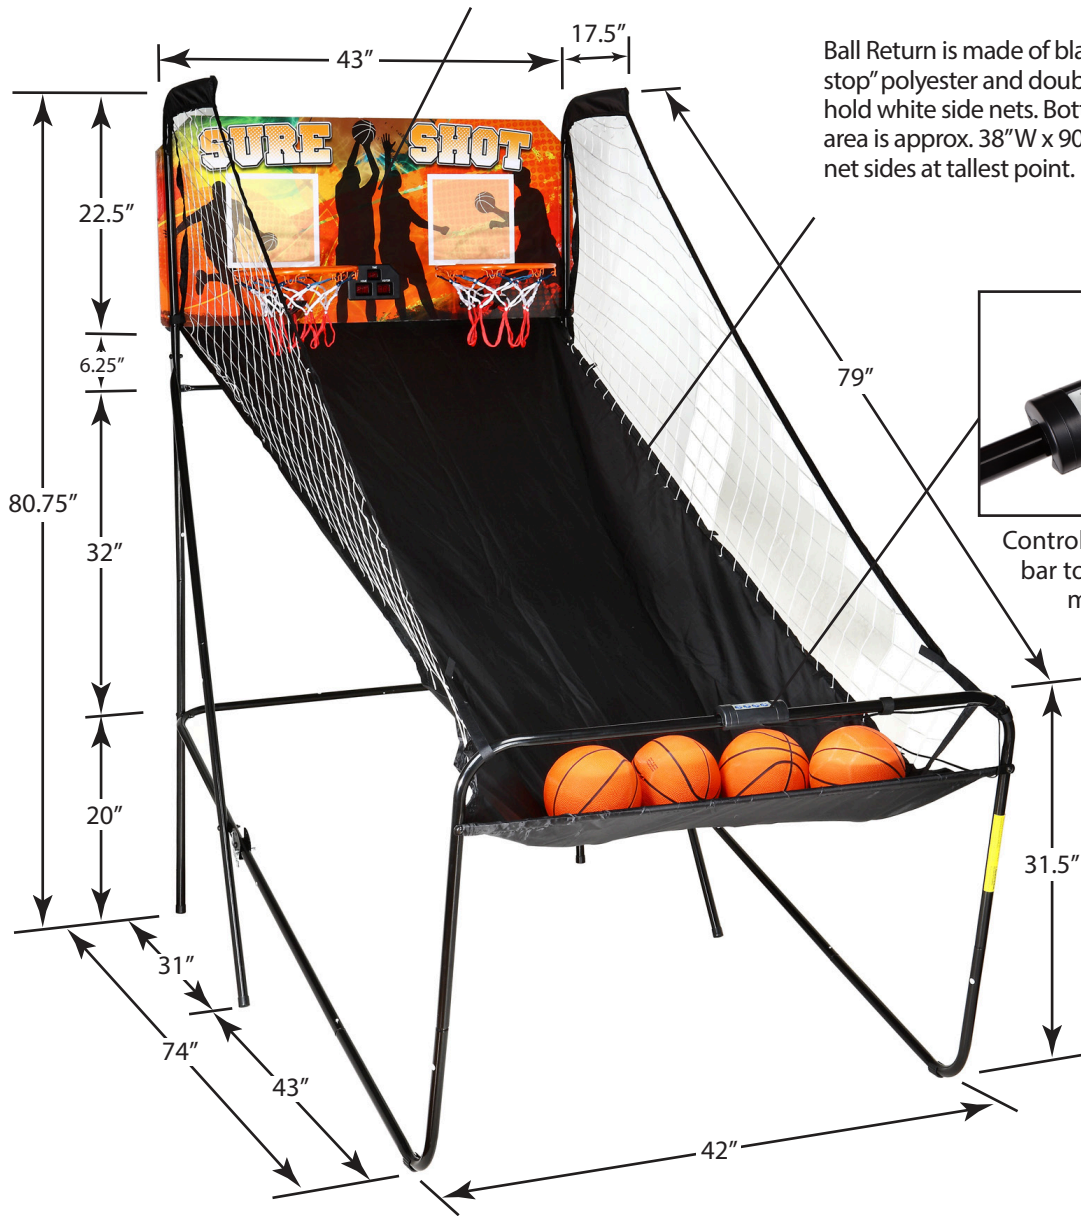

SURE SHOT ELECTRONIC BASKETBALL - NG2233BL

Spec Sheet

UPC Code: 672875903962

43" x 20.5" backboard is 9mm CARB certified MDF with 4-color graphic laminated front.

Ball Return is made of black durable "rip stop" polyester and double stitching to hold white side nets. Bottom return area is approx. 38"W x 90"L with 30"H net sides at tallest point.

Controller mounted on front bar to control scorer, game mode, time and sound for 8 games.

LED infrared dual display electronic scoring and timing clock – 5.5" x 3.5" ABS, wired to paddle sensors mounted below each rim.

Frame is .875" dia. black powder coated heavy gauge steel tubing with built in hinge and locking system to allow folding for storage.

Includes four 7" dia. basketballs, ball pump with needle and two red, white and blue basketball nets.