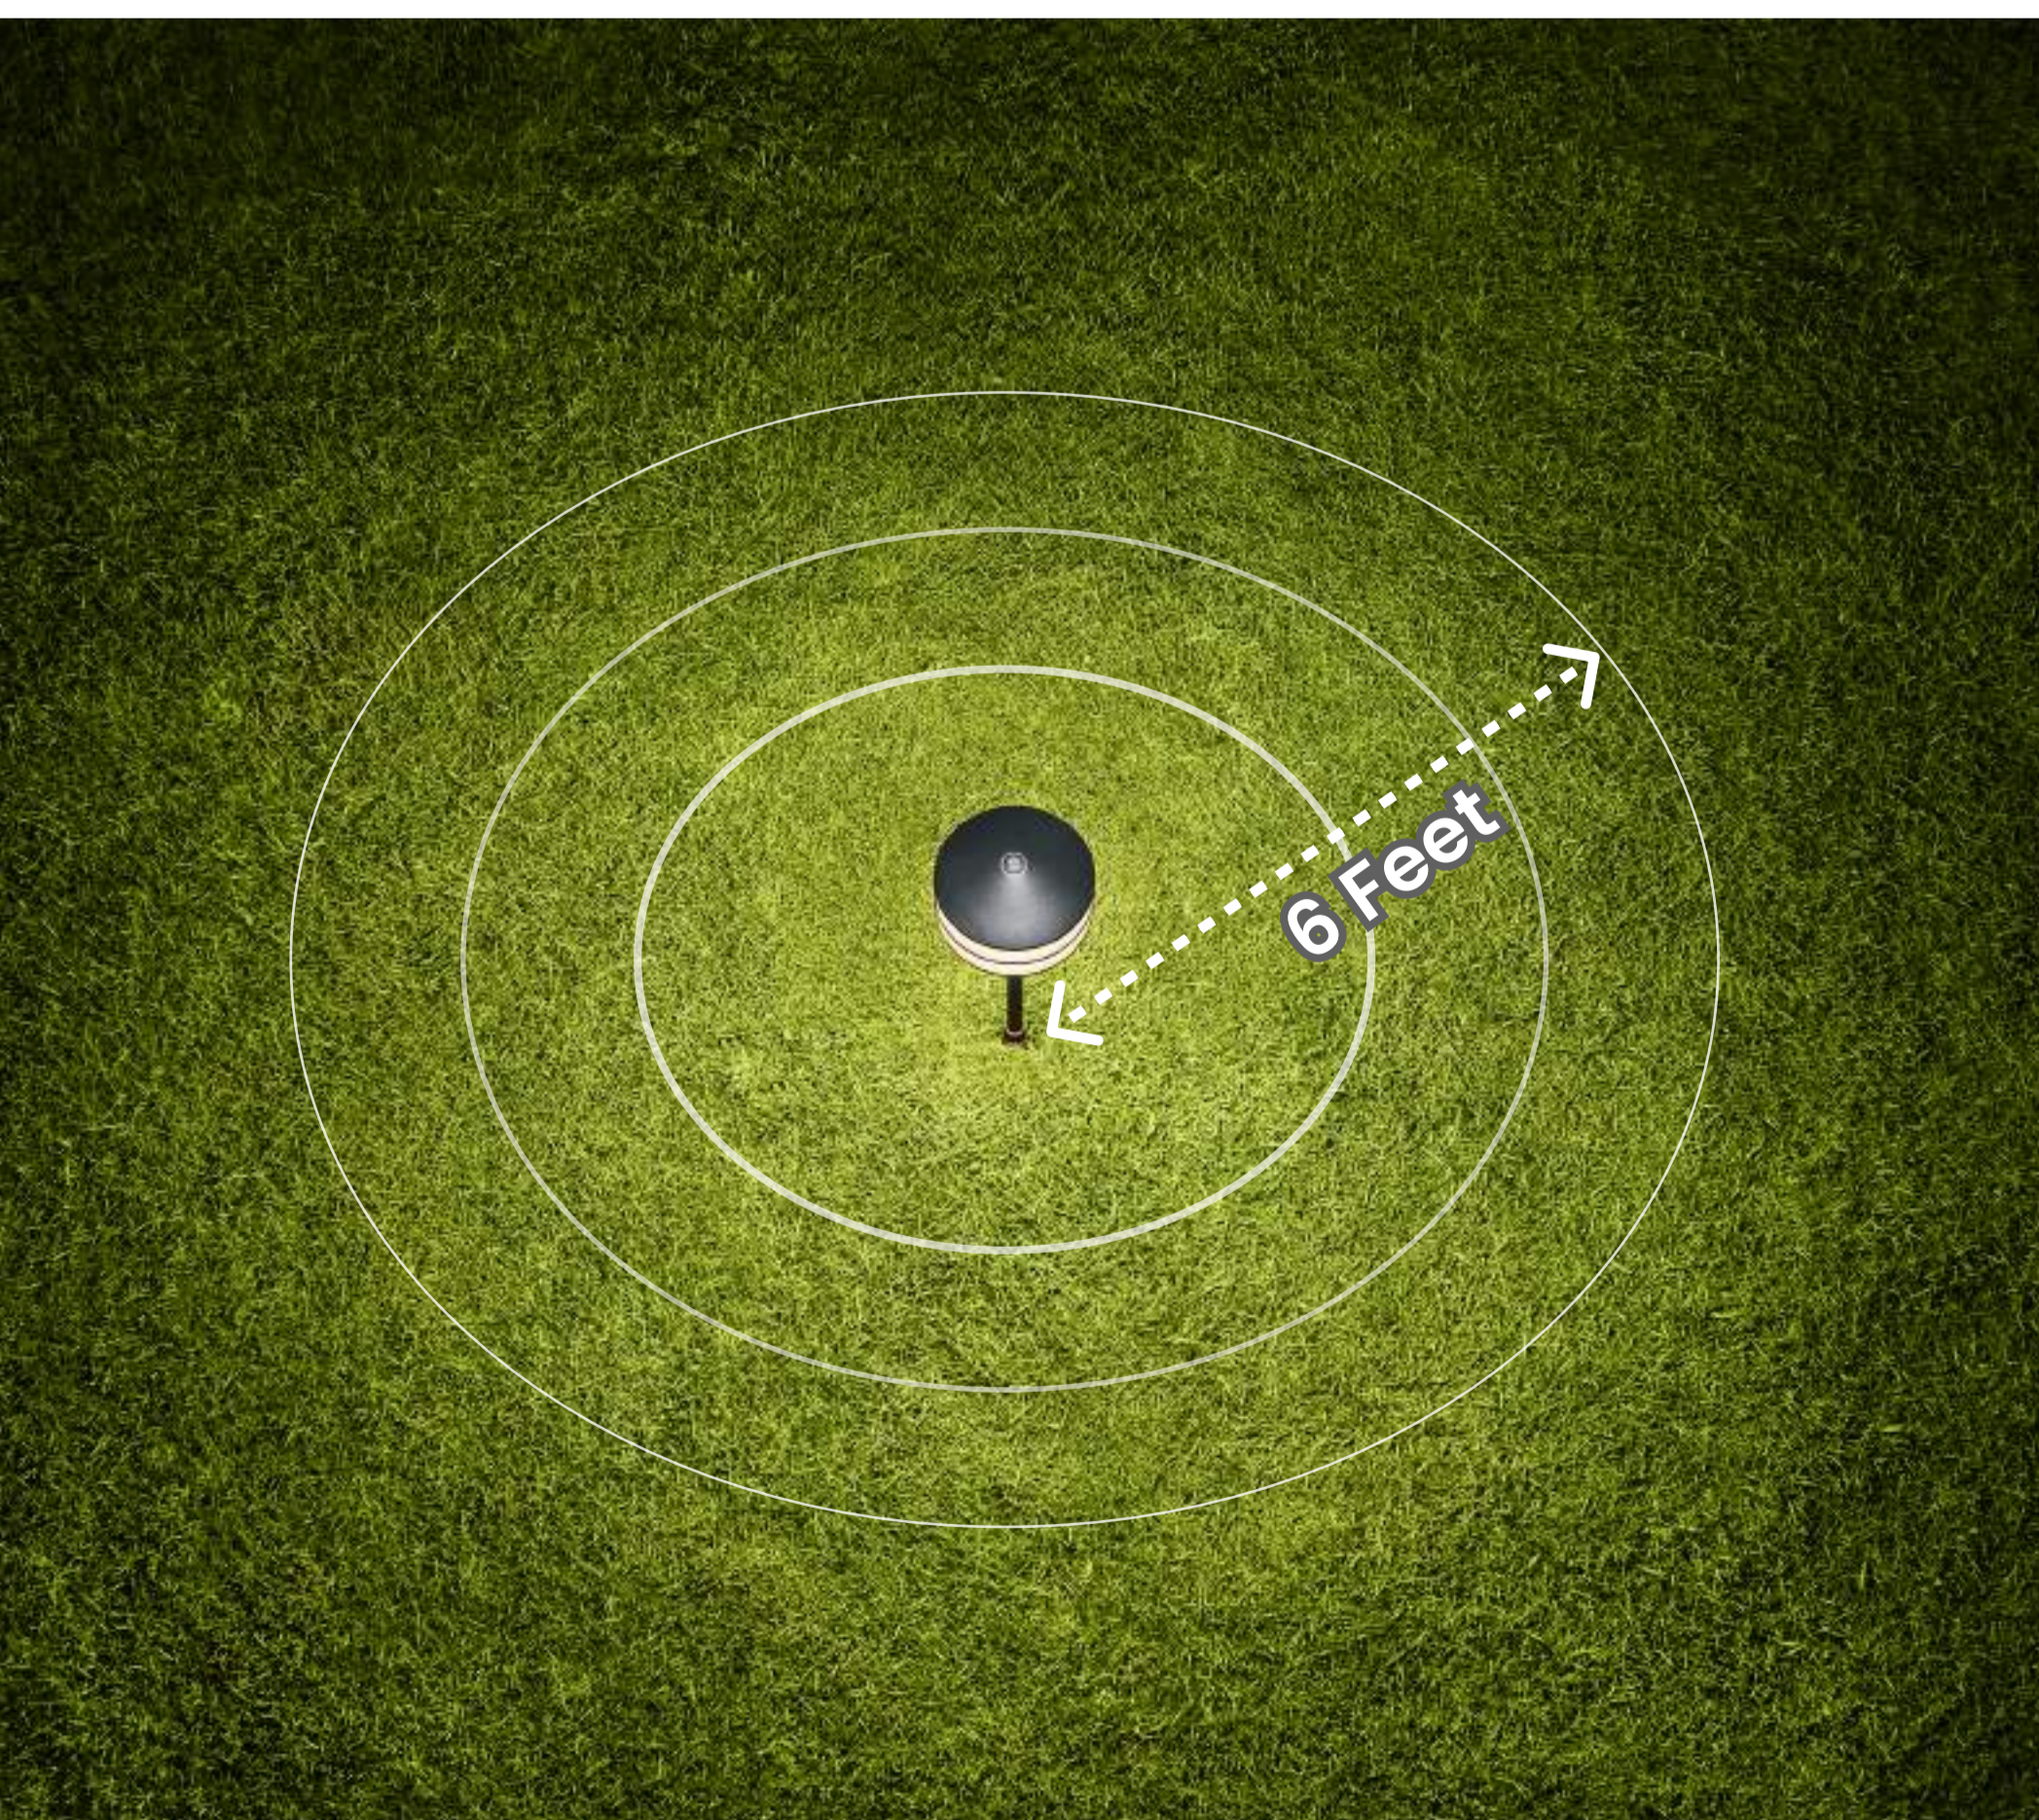

3-TIER PATH LIGHT

Guides your way through enchanting gardens and captivating pathways.

-  Easy Install
-  Rugged metal construction
-  Wet Rated
-  Radiant halo glow (6 ft. dia)
-  Heavy duty metal stake
-  Ground mount

Product Details

Light Output: 100 Lumens

Wattage: 4.5 Watts

Efficacy: 23 LPW

Low Voltage: 12-15VAC

IP Rating: IP65

CCT Options: 3000K

CRI Options: 80 CRI

Finish Options: Antique Brass, Black

Lens Type: Clear Polycarbonate Lens

Cord Length: 12" without barrel connector

Dimensions

5.4 in DIA
13.7 cm

14.6 in H
37.1 cm

6.5 in H
16.5 cm