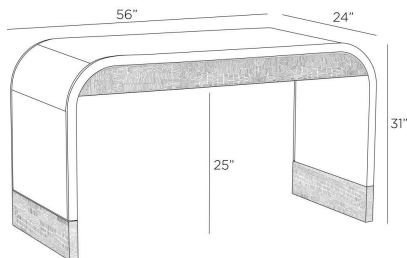

ARTERIOS

GASTON DESK

FKS06
H: 31 IN, W: 56 IN, D: 24 IN,
Chamois Gray

Art Deco-inspired, this waterfall desk of chamois gray eucalyptus veneer offers the ideal textural accent to any office space. Soft-close drawers with a bronze textured brass are outlined with antique brass exterior, as well as constructed from ebony oak veneer. Finish will vary.

APPEARANCE

Material	Eucalyptus Veneer, Oak Veneer, Brass
Finish	Chamois Gray, Ebony, Bronze, Antique Brass
Finish Will Vary	Yes
Top Coat/Sealant	Yes

DIMENSIONS

Foot Print	W: 56 IN, D: 24 IN
Leg	W: 1.5 IN, D: 24 IN
Middle Drawer Interior	H: 1.5 IN, W: 15 IN, D: 17 IN
Outer Drawer Interior	H: 1.5 IN, W: 11.5 IN, D: 17 IN
Table Top	W: 43 IN, D: 23 IN
Outer Drawer Exterior	H: 4 IN, W: 17 IN
Middle Drawer Exterior	H: 4 IN, W: 17 IN
Diagonal Dimension	37 IN
Clearance	25 IN

SHIPPING

Shipping Requirements	TruckShip
Product Weight	177.6 lbs
Gross Weight 1	247 lbs
Shipping Box 1	H: 37.2 IN, L: 59 IN, W: 27.2 IN

ADDITIONAL INFO

Swatch Number	CHGWSW, EB2X2
Leg Or Foot Application	Nylon Glides