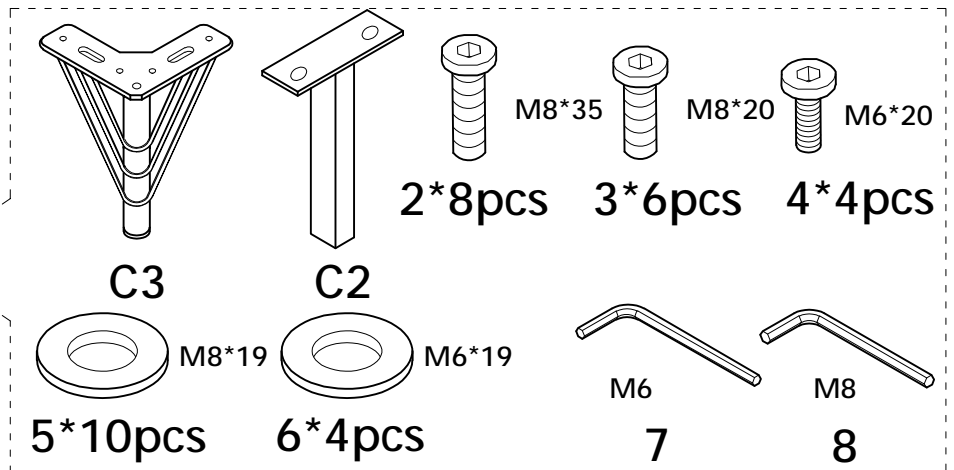

Second layer