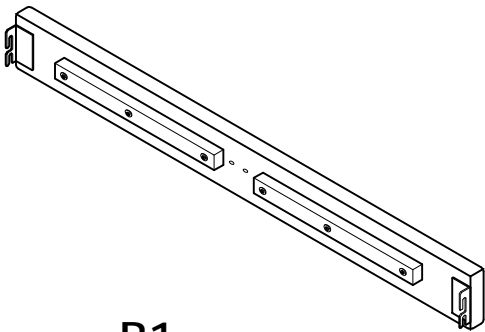

ASSEMBLY INSTRUCTIONS

Compression must wait for 72 hours before it can be unfolded, and it needs to be flapped by hand

parts list

A1:Left armrest
1pcs

A2:Right armrest
1pcs

A3:Backrests
4pcs

B1:Cradle front plate
1pcs

B2:Seat cover plate
1pcs

C1:Connectors
1pcs

C2:Middle foot
1pcs

C3:Metal feet
4pcs

D1:seat spring
2pcs

D2:Waist pillow
2pcs

D3:saddle cover
2pcs

M8*35

6:Spacer
4pcs

M6

7:Alan
Wrench
1pcs

M8

8:Alan Wrench
1pcs

parts list

Two-person sofa: A1x1 A2x1 A3x1 B1x1 B2x1 C1x1 C2x1 C3x4 D1x2 D2x2 D3x2
2x8 3x6 4x4 5x10 6x4 7x1 8x1

Note