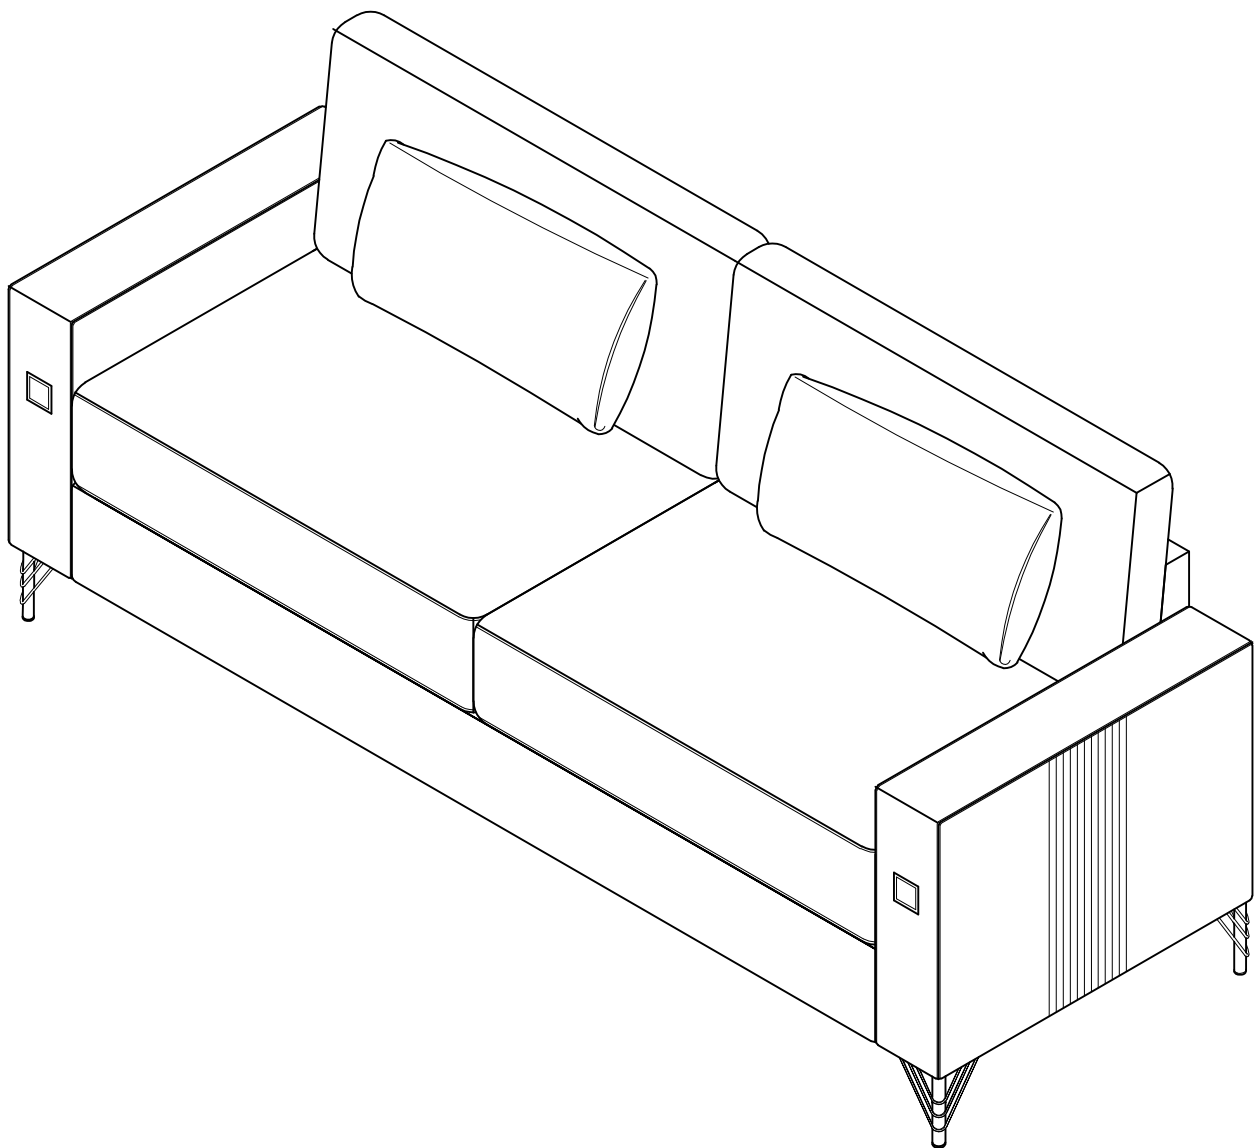

ASSEMBLY INSTRUCTIONS

Compression must wait for 72 hours before it can be unfolded, and it needs to be flapped by hand

parts list

A1:Left armrest
1pcs

A2:Right armrest
1pcs

A3:Backrests
4pcs

B1:Cradle front plate
1pcs

B2:Seat cover plate
1pcs

C1:Connectors
1pcs

C2:Middle foot
1pcs

C3:Metal feet
4pcs

D1:seat spring
2pcs

D2:Waist pillow
2pcs

D3:saddle cover
2pcs

M8*35

6:Spacer
4pcs

M6

7:Alan
Wrench
1pcs

M8

8:Alan Wrench
1pcs

parts list

Two-person sofa: A1x1 A2x1 A3x1 B1x1 B2x1 C1x1 C2x1 C3x4 D1x2 D2x2 D3x2
2x8 3x6 4x4 5x10 6x4 7x1 8x1

Note