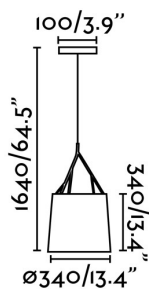

Mounting	Ceiling
Voltage (V)	120V
Hertz	60Hz
LOCATION	Dry locations only
Power (W)	15
Light source	E26 LED
Light source included	No
Socket included	Yes
Number of lamp holders	1
Cable length	0.01 ft
Structure material	Steel
Shade material	Textile
Structure finish	Matt White
Shade finish	White

Related accessories

Carril

Reference	01997001
Voltage (V)	100V-240V
Hertz	50/60Hz
IP	20
Structure material	PC

Carril

Reference	01997002
Voltage (V)	100V-240V
Hertz	50/60Hz