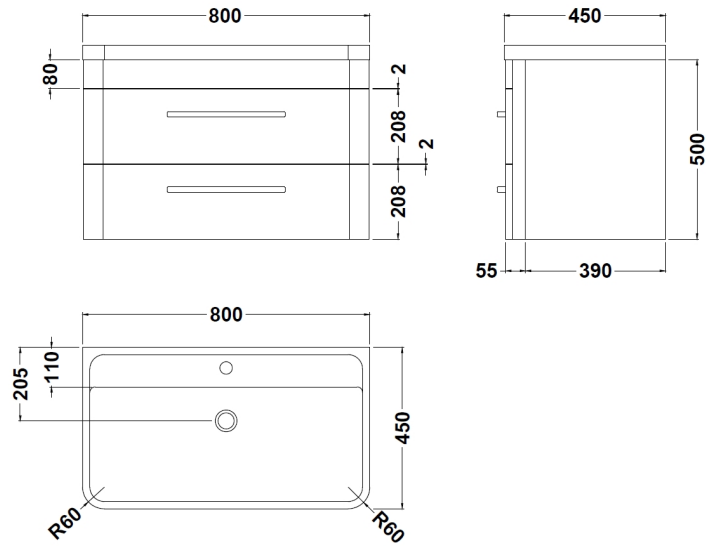

CUSTOMER DATA SHEET

DESCRIPTION: 800 W/H 2-Drawer Unit & Basin

CUSTOMER DATA SHEET - FURNITURE

DESCRIPTION: 800 W/H 2-Drawer Unit 500 X 796 X 447

PRODUCT DIMENSIONS

Height (mm)	Width (mm)	Depth (mm)	Nett Wgt Kg
500	796	445	62.23

PACKAGING DIMENSIONS

Height (mm)	Width (mm)	Depth (mm)	Gross Wgt Kg
570	870	510	63.23

PACKAGING DATA

Box Colour	Brown Cardboard Box		
Box Qty	1	Label Colour	White Label
Label Size	150 x 100	Label Qty	2

OUTER BOX DIMENSIONS (If Applicable)

CUSTOMER DATA SHEET - CERAMICS

DESCRIPTION: 800X450mm Poly Marble Basin

PRODUCT DIMENSIONS

Height (mm)	Width (mm)	Depth (mm)	Nett Wgt Kg
450	800	157	18.12

PACKAGING DIMENSIONS

Height (mm)	Width (mm)	Depth (mm)	Gross Wgt Kg
167	840	470	18.12

PACKAGING DATA

Box Colour	Brown Cardboard Box - Printed		
Box Qty	1	Label Colour	White Label
Label Size	100 x 50	Label Qty	2

OUTER BOX DIMENSIONS (If Applicable)

Height (mm)	Width (mm)	Depth (mm)	Gross Wgt Kg