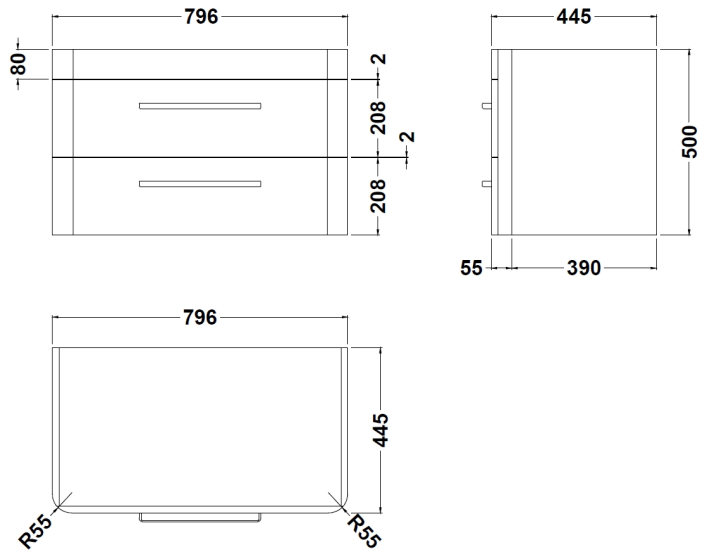

CUSTOMER DATA SHEET

DESCRIPTION: 800 W/H 2-Drawer Unit & Basin

CUSTOMER DATA SHEET - FURNITURE

DESCRIPTION: 800 W/H 2-Drawer Unit 500 X 796 X 447

PRODUCT DIMENSIONS

Height (mm)	Width (mm)	Depth (mm)	Nett Wgt Kg
500	796	445	62.23

PACKAGING DIMENSIONS

Height (mm)	Width (mm)	Depth (mm)	Gross Wgt Kg
570	870	510	63.23

PACKAGING DATA

Box Colour	Brown Cardboard Box		
Box Qty	1	Label Colour	White Label
Label Size	150 x 100	Label Qty	2

OUTER BOX DIMENSIONS (If Applicable)

CUSTOMER DATA SHEET - CERAMICS

DESCRIPTION: 800X450mm Poly Marble Basin

PRODUCT DIMENSIONS

Height (mm)	Width (mm)	Depth (mm)	Nett Wgt Kg
450	800	157	18.12

PACKAGING DIMENSIONS

Height (mm)	Width (mm)	Depth (mm)	Gross Wgt Kg
167	840	470	18.12

PACKAGING DATA

Box Colour	Brown Cardboard Box - Printed		
Box Qty	1	Label Colour	White Label
Label Size	100 x 50	Label Qty	2

OUTER BOX DIMENSIONS (If Applicable)

Height (mm)	Width (mm)	Depth (mm)	Gross Wgt Kg