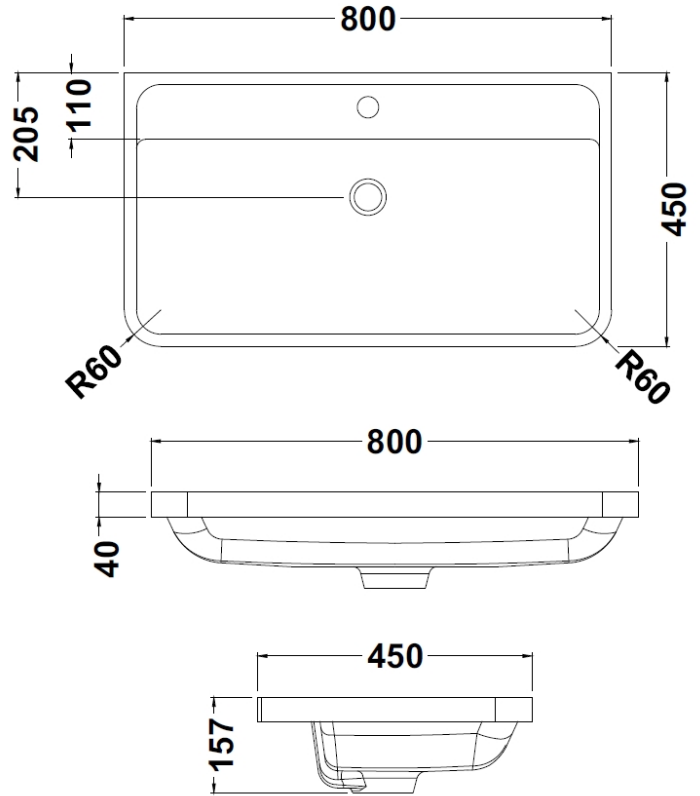

CUSTOMER DATA SHEET

DESCRIPTION: 800 W/H 2-Drawer Unit & Basin

CUSTOMER DATA SHEET - FURNITURE

DESCRIPTION: 800 W/H 2-Drawer Unit 500 X 796 X 447

PRODUCT DIMENSIONS

Height (mm)	Width (mm)	Depth (mm)	Nett Wgt Kg
500	796	445	62.23

PACKAGING DIMENSIONS

Height (mm)	Width (mm)	Depth (mm)	Gross Wgt Kg
570	870	510	63.23

PACKAGING DATA

Box Colour	Brown Cardboard Box		
Box Qty	1	Label Colour	White Label
Label Size	150 x 100	Label Qty	2

OUTER BOX DIMENSIONS (If Applicable)

Height (mm)	Width (mm)	Depth (mm)	Gross Wgt Kg

PRODUCT DETAILS

Country of Origin	United Kingdom			
Fitting Instruction	No			
Constr' Method	Cam & Wood Dowel			
Cabinet Finish	Mdf Vinyl Smooth Matt			
Cab Thickness (mm)	18			
Drawer Included	Yes			
No of Shelves	0			
Hinge Inc'	Not Applicable			
Fixings Inc'	Yes			
Handle Inc'	Yes			
Handle Type	D-Shape			
Certification	FSC	Yes	CE	
Colour	Indigo Blue			
Constr' Type	Rigid			
Fascia Finish	Mdf Vinyl Smooth Matt			
Fas Thickness (mm)	18			
Drawer Type	80mm High Metal S/C Inc Galler			
Hinge Type	Not Applicable			
Adjustable Legs	Not Applicable			
Handle Style	Modern			
Waste Shroud	Yes			

CUSTOMER DATA SHEET - CERAMICS

DESCRIPTION: 800X450mm Poly Marble Basin

PRODUCT DIMENSIONS

Height (mm)	Width (mm)	Depth (mm)	Nett Wgt Kg
450	800	157	18.12

PACKAGING DIMENSIONS

Height (mm)	Width (mm)	Depth (mm)	Gross Wgt Kg
167	840	470	18.12