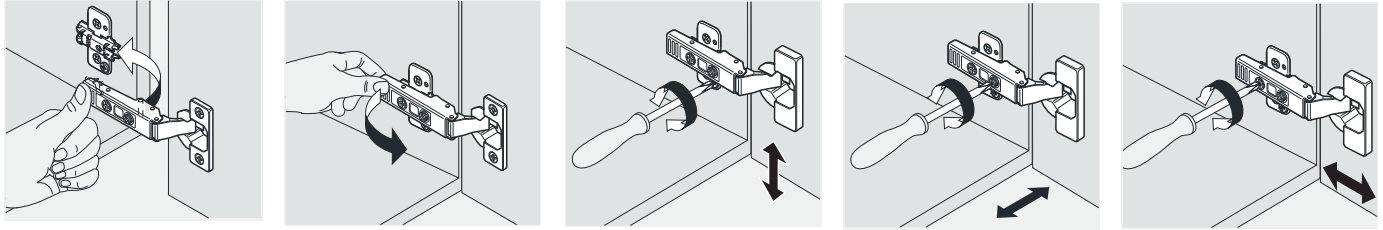

ERECTING TOOL

INSTALL, REMOVE, ADJUST OF TOP FAST LOADING HINGE

install

remove

adjust the height

adjust the lateral

adjust the deep

DRAWER'S AD TJUS

install

remove

INSTALLATION INSTRUCTIONS

① Install pop-up, faucet and basin.