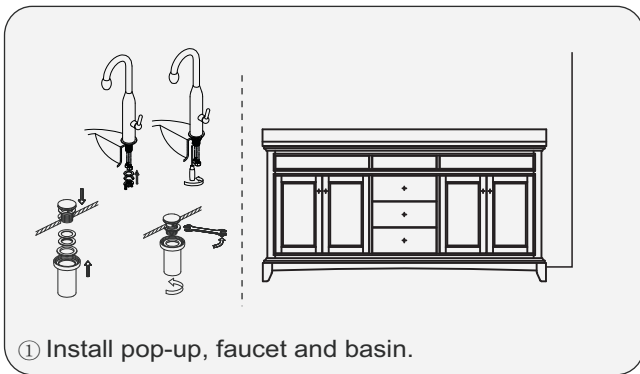

ERECTING TOOL

INSTALL, REMOVE, ADJUST OF TOP FAST LOADING HINGE

install

remove

adjust the height

adjust the lateral

adjust the deep

DRAWER'S AD TJUS

install

remove

INSTALLATION INSTRUCTIONS

① Install pop-up, faucet and basin.