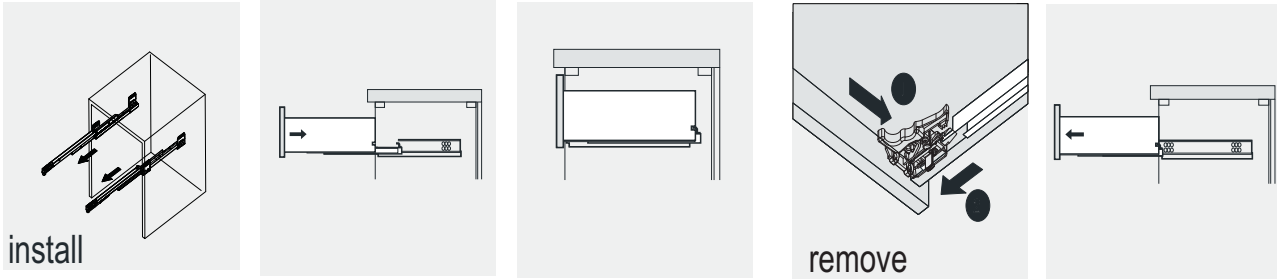

ERECTING TOOL

INSTALL, REMOVE, ADJUST OF TOP FAST LOADING HINGE

install

remove

adjust the height

adjust the lateral

adjust the deep

DRAWER'S AD TJUS

install

remove

INSTALLATION INSTRUCTIONS

① Install pop-up, faucet and basin.