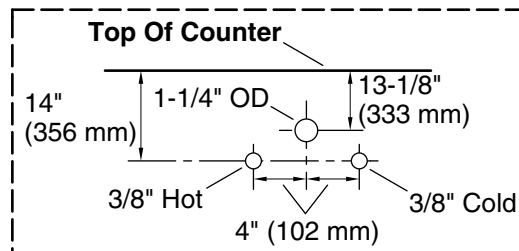

Color	Code	Description
	0	White
	1WX	Slate Grey

Waste Pipe Location Information

Technical Information

All product dimensions are nominal.

Notes

Install this product according to the installation instructions.