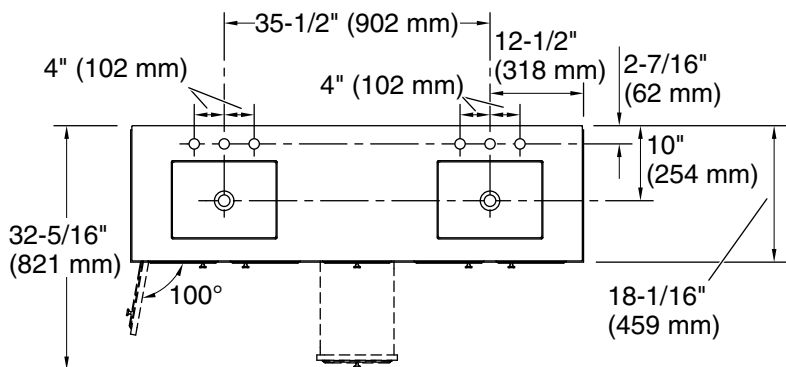

Color	Code	Description
	0	White
	1WX	Slate Grey

Waste Pipe Location Information

Technical Information

All product dimensions are nominal.

Notes

Install this product according to the installation instructions.