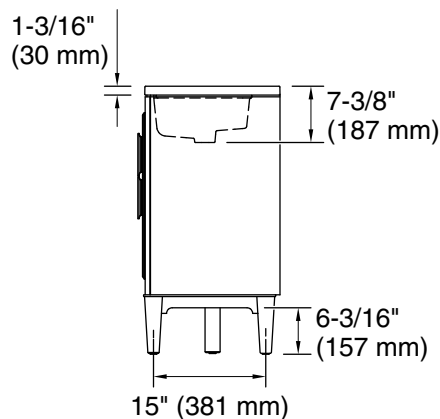

Features

- Two full-extension 12-3/4" (325 mm) drawers with soft-close side-mount slides
- Two 18" (457 mm) cabinet interior spaces provide ample storage
- Three-way adjustable slow-close door hinges for easy cabinet access
- Finish-matched cabinet interior offers generous clearance for plumbing
- Customize your storage with optional accessories such as floor liners, drawer organizers, and perfectly sized containers (sold separately)
- Bianco Bella quartz vanity top adds beauty and long-lasting durability

Color	Code	Description
	0	White
	1WX	Slate Grey

Waste Pipe Location Information

Technical Information

All product dimensions are nominal.

Notes

Install this product according to the installation instructions.