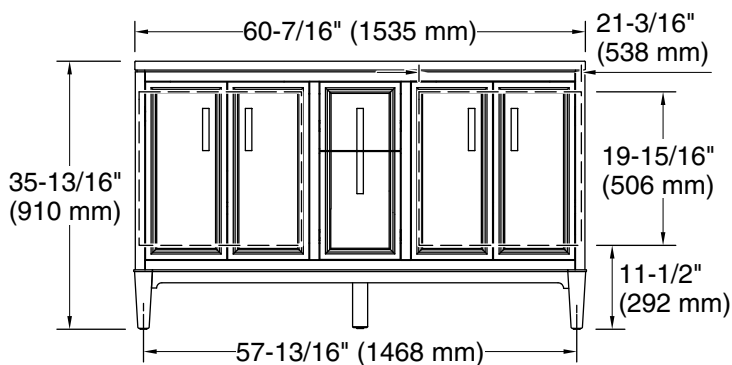

Features

- Two full-extension 12-3/4" (325 mm) drawers with soft-close side-mount slides
- Two 18" (457 mm) cabinet interior spaces provide ample storage
- Three-way adjustable slow-close door hinges for easy cabinet access
- Finish-matched cabinet interior offers generous clearance for plumbing
- Customize your storage with optional accessories such as floor liners, drawer organizers, and perfectly sized containers (sold separately)
- Bianco Bella quartz vanity top adds beauty and long-lasting durability

Color	Code	Description
	0	White
	1WX	Slate Grey

Waste Pipe Location Information

Technical Information

All product dimensions are nominal.

Notes

Install this product according to the installation instructions.