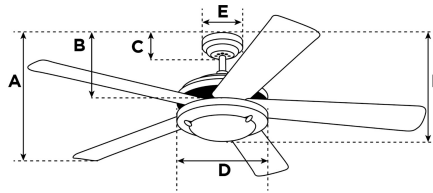

SPECIFICATION SHEET

Ceiling Fan

52" Oil Rubbed Bronze Finish Dark Walnut ABS Blades

A. Top of Canopy to Bottom of Blades	11.8"
B. Top of Canopy to Bottom of Switch House	12.6"
C. Top of Canopy to Bottom of Canopy	2.4"
D. Width of Motor Housing.....	11"
E. Width of Canopy.....	5.1"
F. Top of Canopy to Bottom of Glass.....	N/A

Warranty

Ceiling fans backed by our Limited Lifetime Warranty have a lifetime motor warranty and a 2-year warranty on all other parts.

⚠ WARNING: This product can expose you to chemicals including lead. Which is known to the State of California to cause cancer and birth defects or other reproductive harm. For more information go to www.P65Warnings.ca.gCN

Specifications are subject to change without notice

All Rights Reserved.