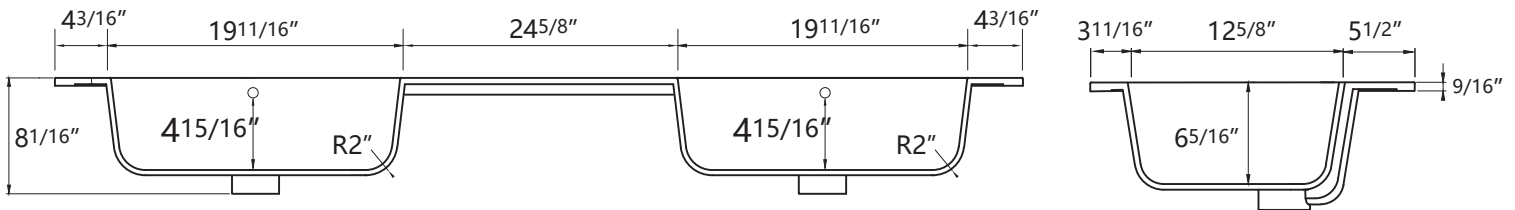

# DIMENSION DETAILS

# PRODUCT SIZE: 72"

Top View

VANITY SIZE

Front View

Side View