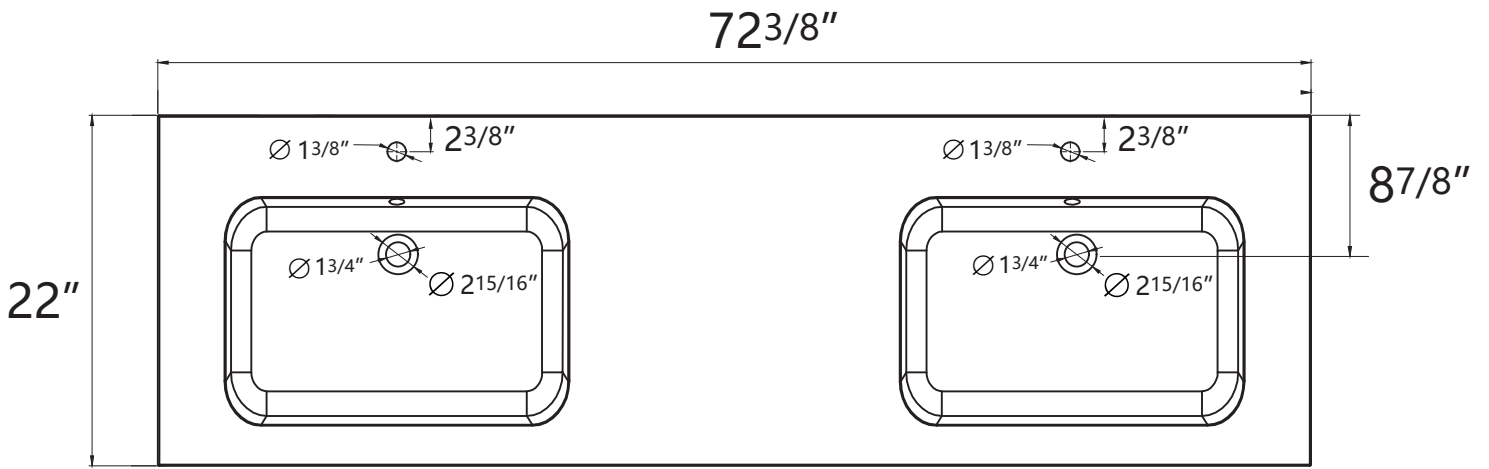

# DIMENSION DETAILS

# PRODUCT SIZE: 72"

Top View

VANITY SIZE

Front View

Side View