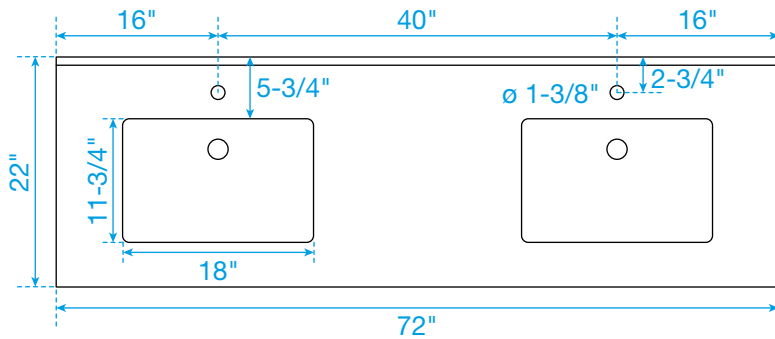

# WYNDHAM COLLECTION

TOP VIEW OF VANITY CABINET

\*Note: Due to high probability of breakage, the backsplash comes in two pieces, cut from the same piece. All measurements are  $\pm 1/4"$ .

WC-9292-72-DBL  
Quartz