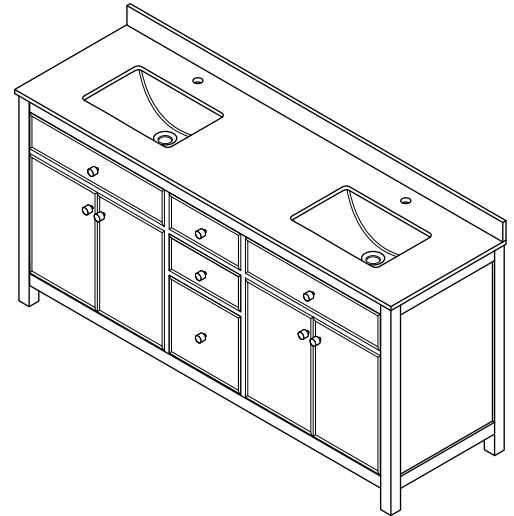

# WYNDHAM COLLECTION

TOP VIEW OF VANITY CABINET

\*Note: Due to high probability of breakage, the backsplash comes in two pieces, cut from the same piece. All measurements are  $\pm 1/4"$ .

WC-9292-72-DBL  
Quartz