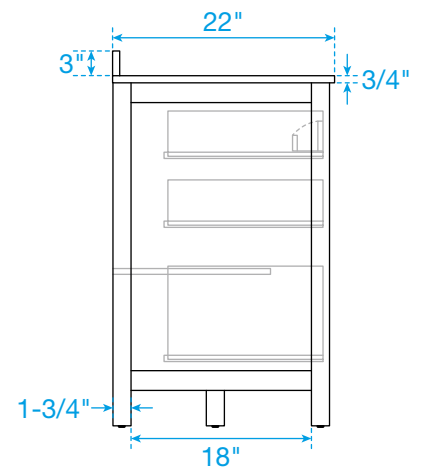

# WYNDHAM COLLECTION

TOP VIEW OF VANITY CABINET

\*Note: Due to high probability of breakage, the backsplash comes in two pieces, cut from the same piece. All measurements are  $\pm 1/4"$ .

WC-9292-72-DBL  
Quartz