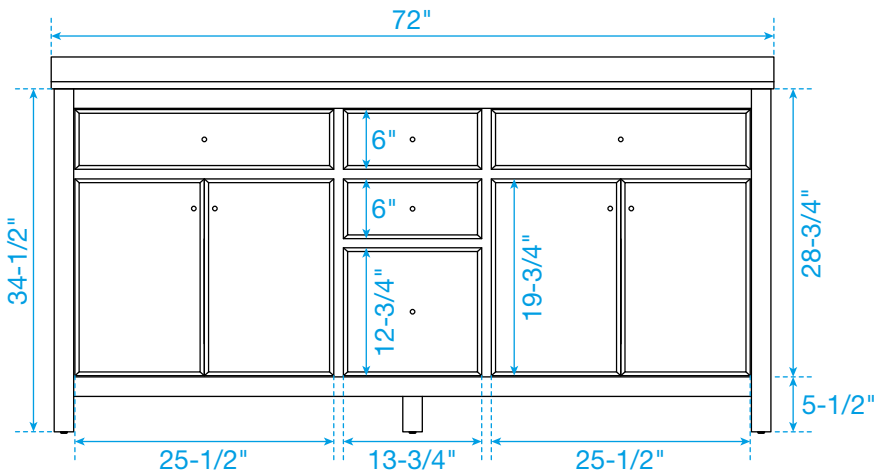

# WYNDHAM COLLECTION

TOP VIEW OF VANITY CABINET

\*Note: Due to high probability of breakage, the backsplash comes in two pieces, cut from the same piece. All measurements are  $\pm 1/4"$ .

WC-9292-72-DBL  
Quartz