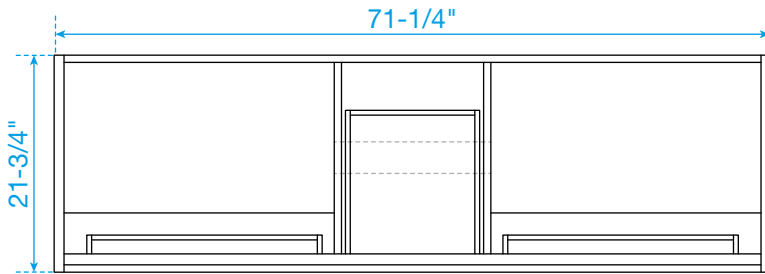

# WYNDHAM COLLECTION

TOP VIEW OF VANITY CABINET

\*Note: Due to high probability of breakage, the backsplash comes in two pieces, cut from the same piece. All measurements are  $\pm 1/4"$ .

WC-9292-72-DBL  
Quartz