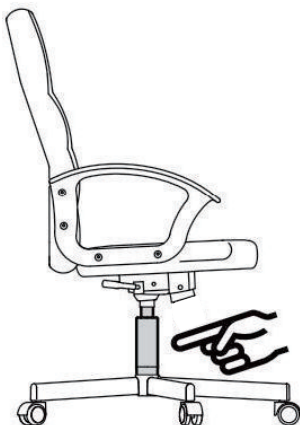

IMPORTANT, RETAIN FOR FUTURE REFERENCE: READ CAREFULLY

ASSEMBLY & INSTRUCTION MANUAL

OFFICE CHAIR

IMPORTANT, RETAIN FOR FUTURE REFERENCE:

READ CAREFULLY

SAFETY INFORMATION

- The intended use: This product is intended for indoor use only. Used for work and study.
- Maximum weight: 120 KG
- To prevent the chair falling, make sure that the weight is evenly distributed.
- Remove all parts from the box and make sure all parts are included before assembly.
- Keep your feet always on the floor and do not press your head on the headrest when you recline the chair.
- When you adjust the backrest, make sure your fingers are safe and out of harm's way.
- To avoid damage, never pull fast and strongly in your house.
- This chair is designed to sit only and nothing else.
- Don't use it as a base or as a ladder.
- Don't sit in the arms of the chair.
- This chair is designed to seat only one person at same time.
- If some parts are missing, damaged or worn, stop using it immediately.
- Avoid direct sunlight on the chair so that the plastic components won't become brittle.
- Your chair is equipped with rollers for textile floor coverings. If the chair is used on hard floors, e.g. hardwood floors, laminate, PVC, or tile, the rollers should be replaced for safety purposes, since these floors require the use of different rollers.

Warning! Only trained personnel may replace or repair components for height adjustment of seating furniture with energy storage.

MAINTENANCE INSTRUCTIONS

- Clean with vacuum cleaner.
- Wipe with a fabric dampened with water.