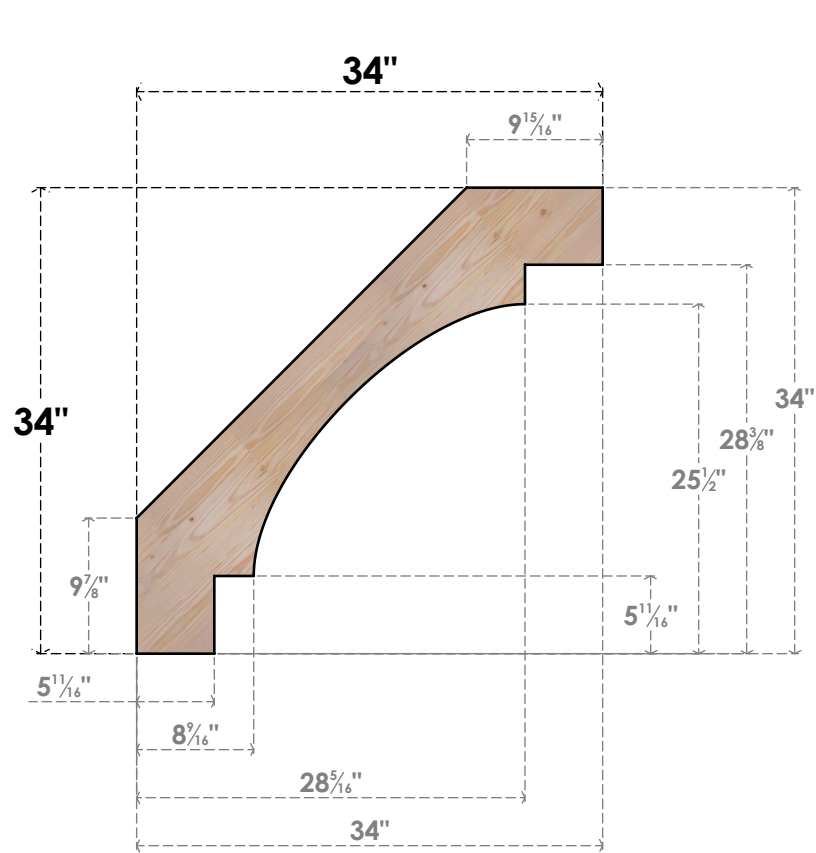

# BRC06X34X34MRC00SDF

5 1/2"W X 34"D X 34"H MERCED SMOOTH BRACE, DOUGLAS FIR

**SIDE**

**FRONT**

EKENA MILLWORK  
 2300 WEST MAIN ST.  
 CLARKSVILLE, TX 75426  
 TOLL FREE: 866-607-0453  
 WWW.EKENAMILLWORK.COM

**NOTES**

1. INSTALLATION TO BE COMPLETED IN ACCORDANCE WITH MANUFACTURER'S SPECIFICATIONS.
2. DRAWING MAY NOT BE TO SCALE
3. THIS DRAWING IS INTENDED FOR DESIGN AND PLANNING PURPOSES ONLY.
4. ALL INFORMATION CONTAINED HEREIN WAS CURRENT AT THE TIME OF DEVELOPMENT BUT MUST BE REVIEWED AND APPROVED BY THE PRODUCT MANUFACTURER TO BE CONSIDERED ACCURATE.
5. PRODUCTS ARE NOT KILN DRIED. THIS ITEM IS UNIQUE AND WILL CONTAIN THE NATURAL VARIATIONS THAT THE WOOD SPECIES OFFERS. THIS MAY RESULT IN VARIATIONS UP TO 1/4"