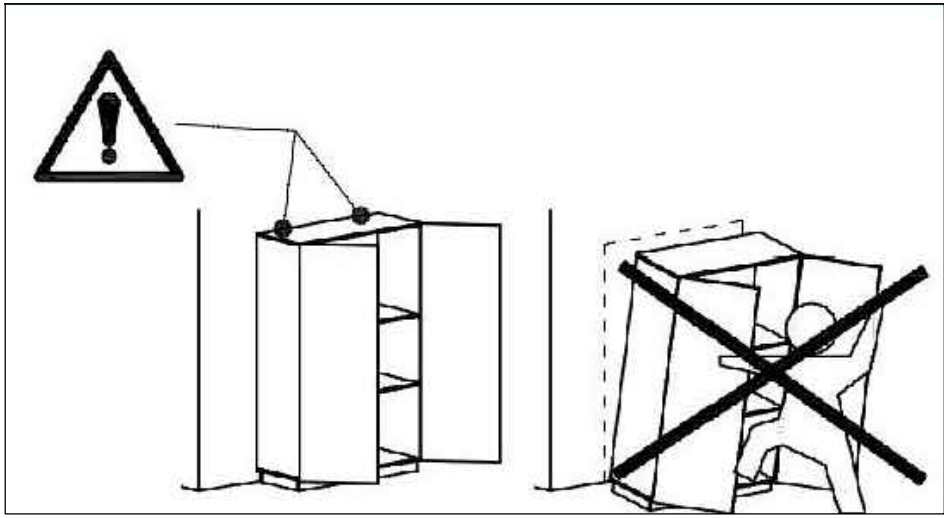

I

II

13

N x 2  4x40 mm	O x 2 				 (Not included)
---	--	--	---	--	--

SAFETY NOTICE

PREVENT FURNITURE TIP OVER ACCIDENTS

- Free Standing Furniture above 600mm in height must be securely attached to the wall to prevent it from tipping over and causing injury.
- Restraints when installed properly could provide protection against the unexpected tipping of furniture due to use.
- Ensure the anti-tipping hardware is suitable for the material your wall is constructed of.
- If in doubt consult a qualified trades person.
- Always place the heaviest items in the lowest sections.
- Do not place heavy objects on top of this item.
- Never allow children to climb or hang on the cabinet.