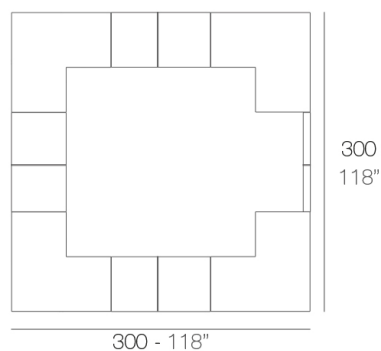

- **3 x 54081** Barra 100 - Single counter
- **4 x 54083** Barra esquina - Corner counter
- **1 x 54084** Puerta barra (con bisagra) - Counter door (with hinge)