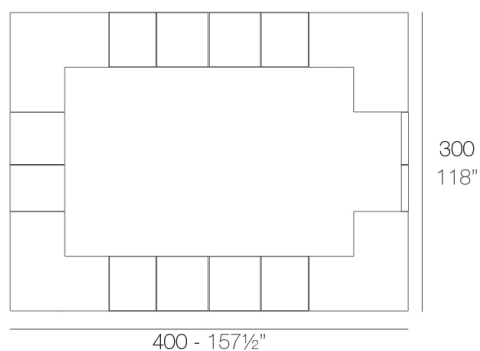

Combinations

- **2 x 54082** Barra - Double counter
- **1 x 54081** Barra 100 - Single counter
- **4 x 54083** Barra esquina - Corner counter
- **1 x 54084** Puerta barra (con bisagra) - Counter door (with hinge)