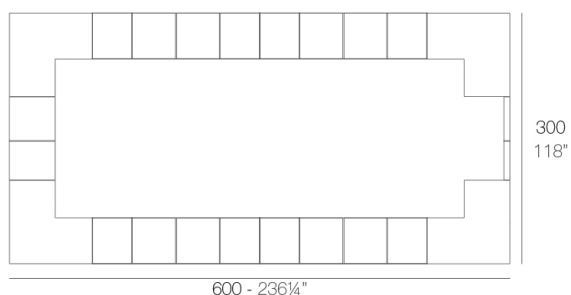

- **4 x 54082** Barra - Double counter
- **1 x 54081** Barra 100 - Single counter
- **4 x 54083** Barra esquina - Corner counter
- **1 x 54084** Puerta barra (con bisagra) - Counter door (with hinge)