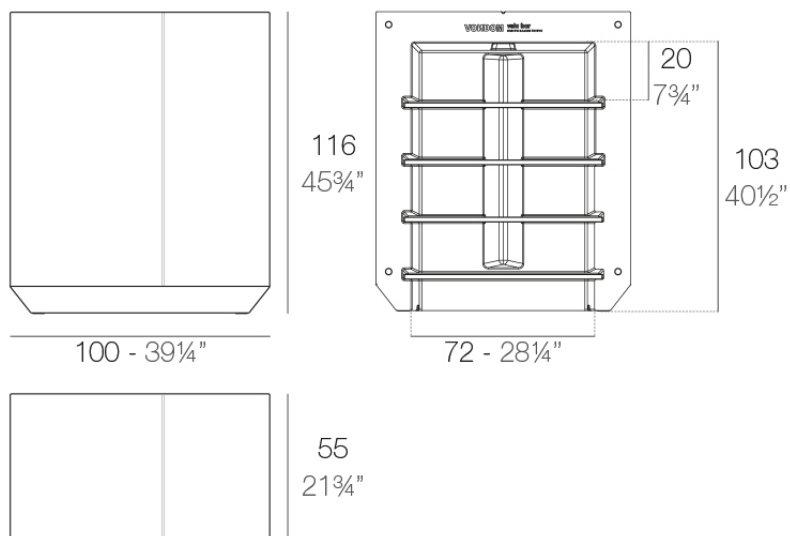

## Description

Made of polyethylene resin by rotational moulding. 100% Recyclable. Item suitable for indoor and outdoor use. Available in different finishes.

Weight: 35 Kg

VELA Barra 100  
VELA Single counter