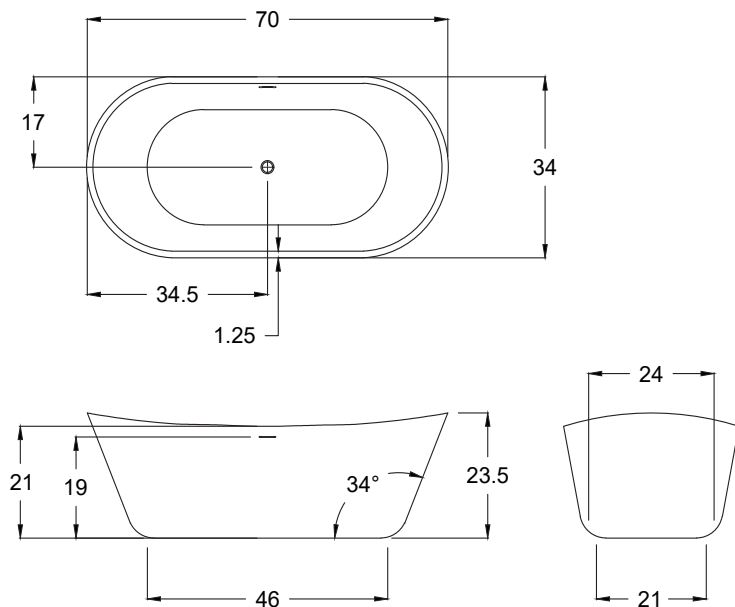

INSTALLATION VIDEOS AVAILABLE ON WEBSITE

HYDRO SYSTEMS
Family Owned And Operated Since 1978

29132 Avenue Paine, Valencia, CA, 91355
661.775.0686 | hydrosystem.com

All specifications and options subject to change without notice please contact a hydro systems representative for more information.