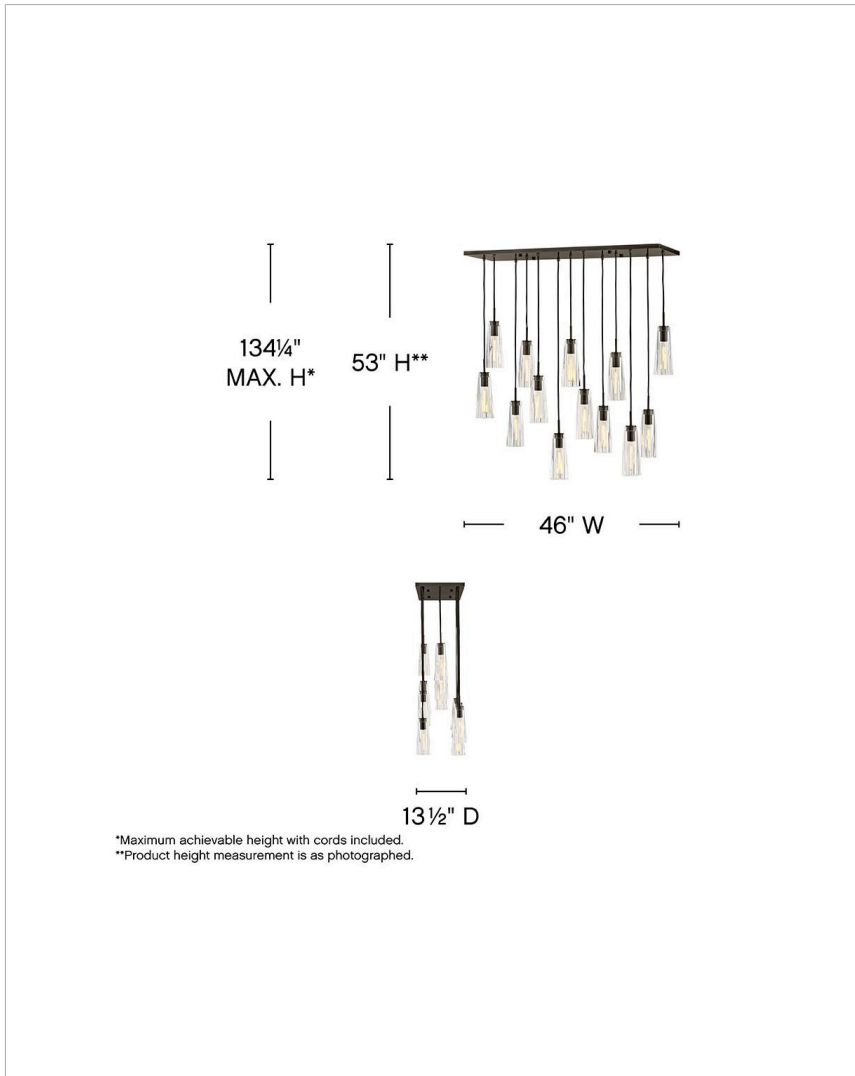

COSETTE

FR31105BX-CL

MEDIUM THIRTEEN LIGHT LINEAR

Dramatic and sleek, Cosette exudes opulent charm with an elongated silhouette and luxurious cut crystal. Two luxurious shade options, smokey gray or clear, beautifully cast a rich, multi-faceted light pattern. Adjustable cords designed for easy installation allow you to arrange your fixture to match your space and style.

DETAILS	
FINISH:	Black Oxide
MATERIAL:	Steel
GLASS:	Clear Crystal
DIMMABLE:	YES - WITH DIMMABLE LAMP (NOT INCLUDED)

DIMENSIONS	
WIDTH:	46"
HEIGHT:	13.3"
DEPTH:	13.5
WEIGHT:	96.8lb

LIGHT SOURCE	
LIGHT SOURCE:	Socketed
WATTAGE:	13-5w Med. LED, 60w Equiv.
VOLTAGE:	120v

MOUNTING	
CANOPY:	13.5"W X 45"L
LEAD WIRE:	13 X 120"

SHIPPING	
CARTON LENGTH:	51.3
CARTON WIDTH:	19.8
CARTON HEIGHT:	18
CARTON WEIGHT:	110

PRODUCT DETAILS:

- Suitable for use in dry (indoor) locations as defined by NEC and CEC. Meets United States UL Underwriters Laboratories & CSA Canadian Standards Association Product Safety Standards.
- T9 or T10 bulbs required (not included)
- Merging the best of traditional and modern elements with a sophisticated and streamlined look
- Fixture weighs over 50lbs. Must be supported independently of the outlet box unless the outlet box is UL listed for the appropriate weight.