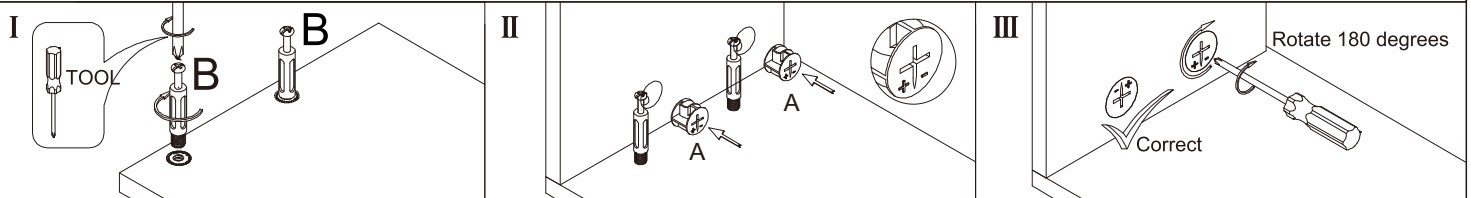

## Retractable TV cabinet

L1800/2700\*W400\*H390MM

2 Persons

SCAN for Video Instructions  
on how to Assemble this Desk

Cabinet Hinge  
Adjustment Video

Drawer Glide  
Adjustment Video

### Installation Instructions

Notes: Don't tighten screws completely at first, just in case parts were assembled wrongly and need disassemble. Tighten screws at last when all parts are put together.

Disassembly and installation of accessories