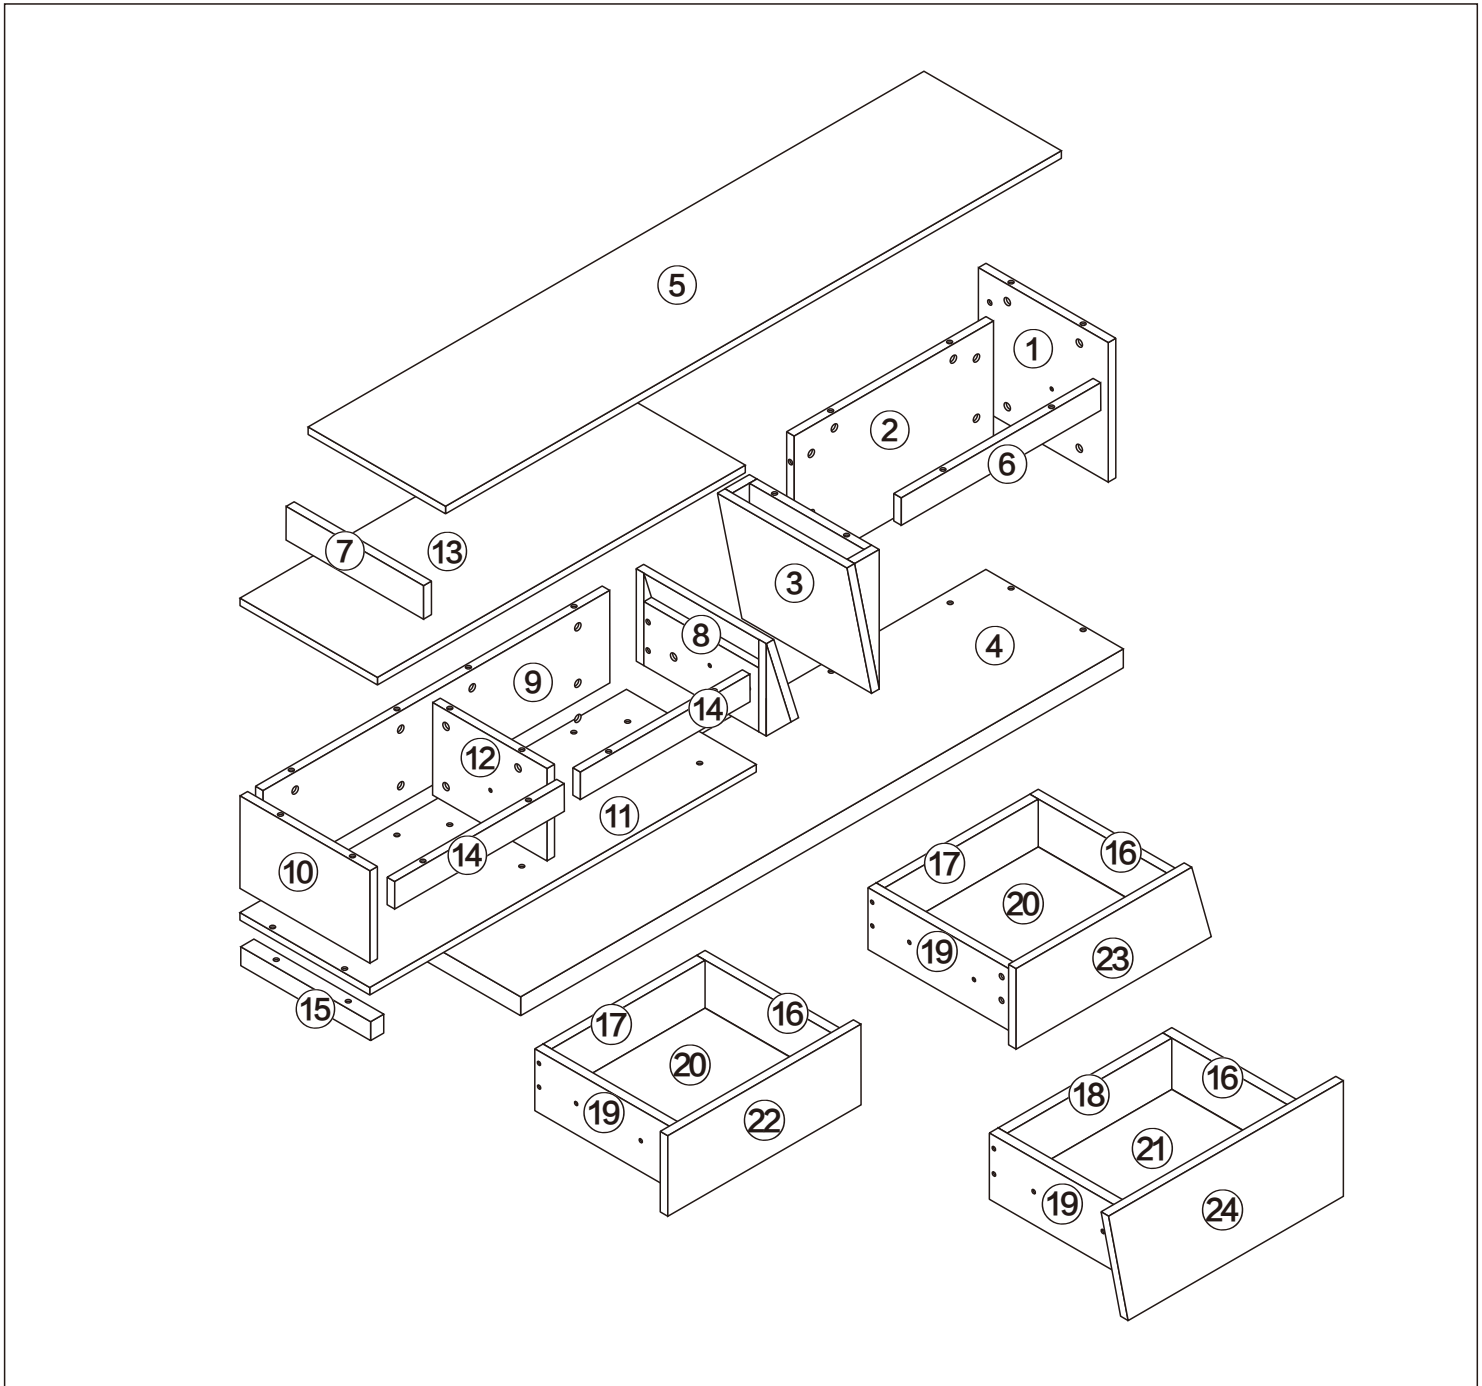

Disassembly and installation of accessories

A 56PCS	B 56PCS	C 24PCS	D 12PCS	E 6PCS	 Tools Recommended
 15*10mm	 6*28mm	 3.5*14mm	 3.5*40mm		
F 2PCS	G 10PCS				
 6X25mm