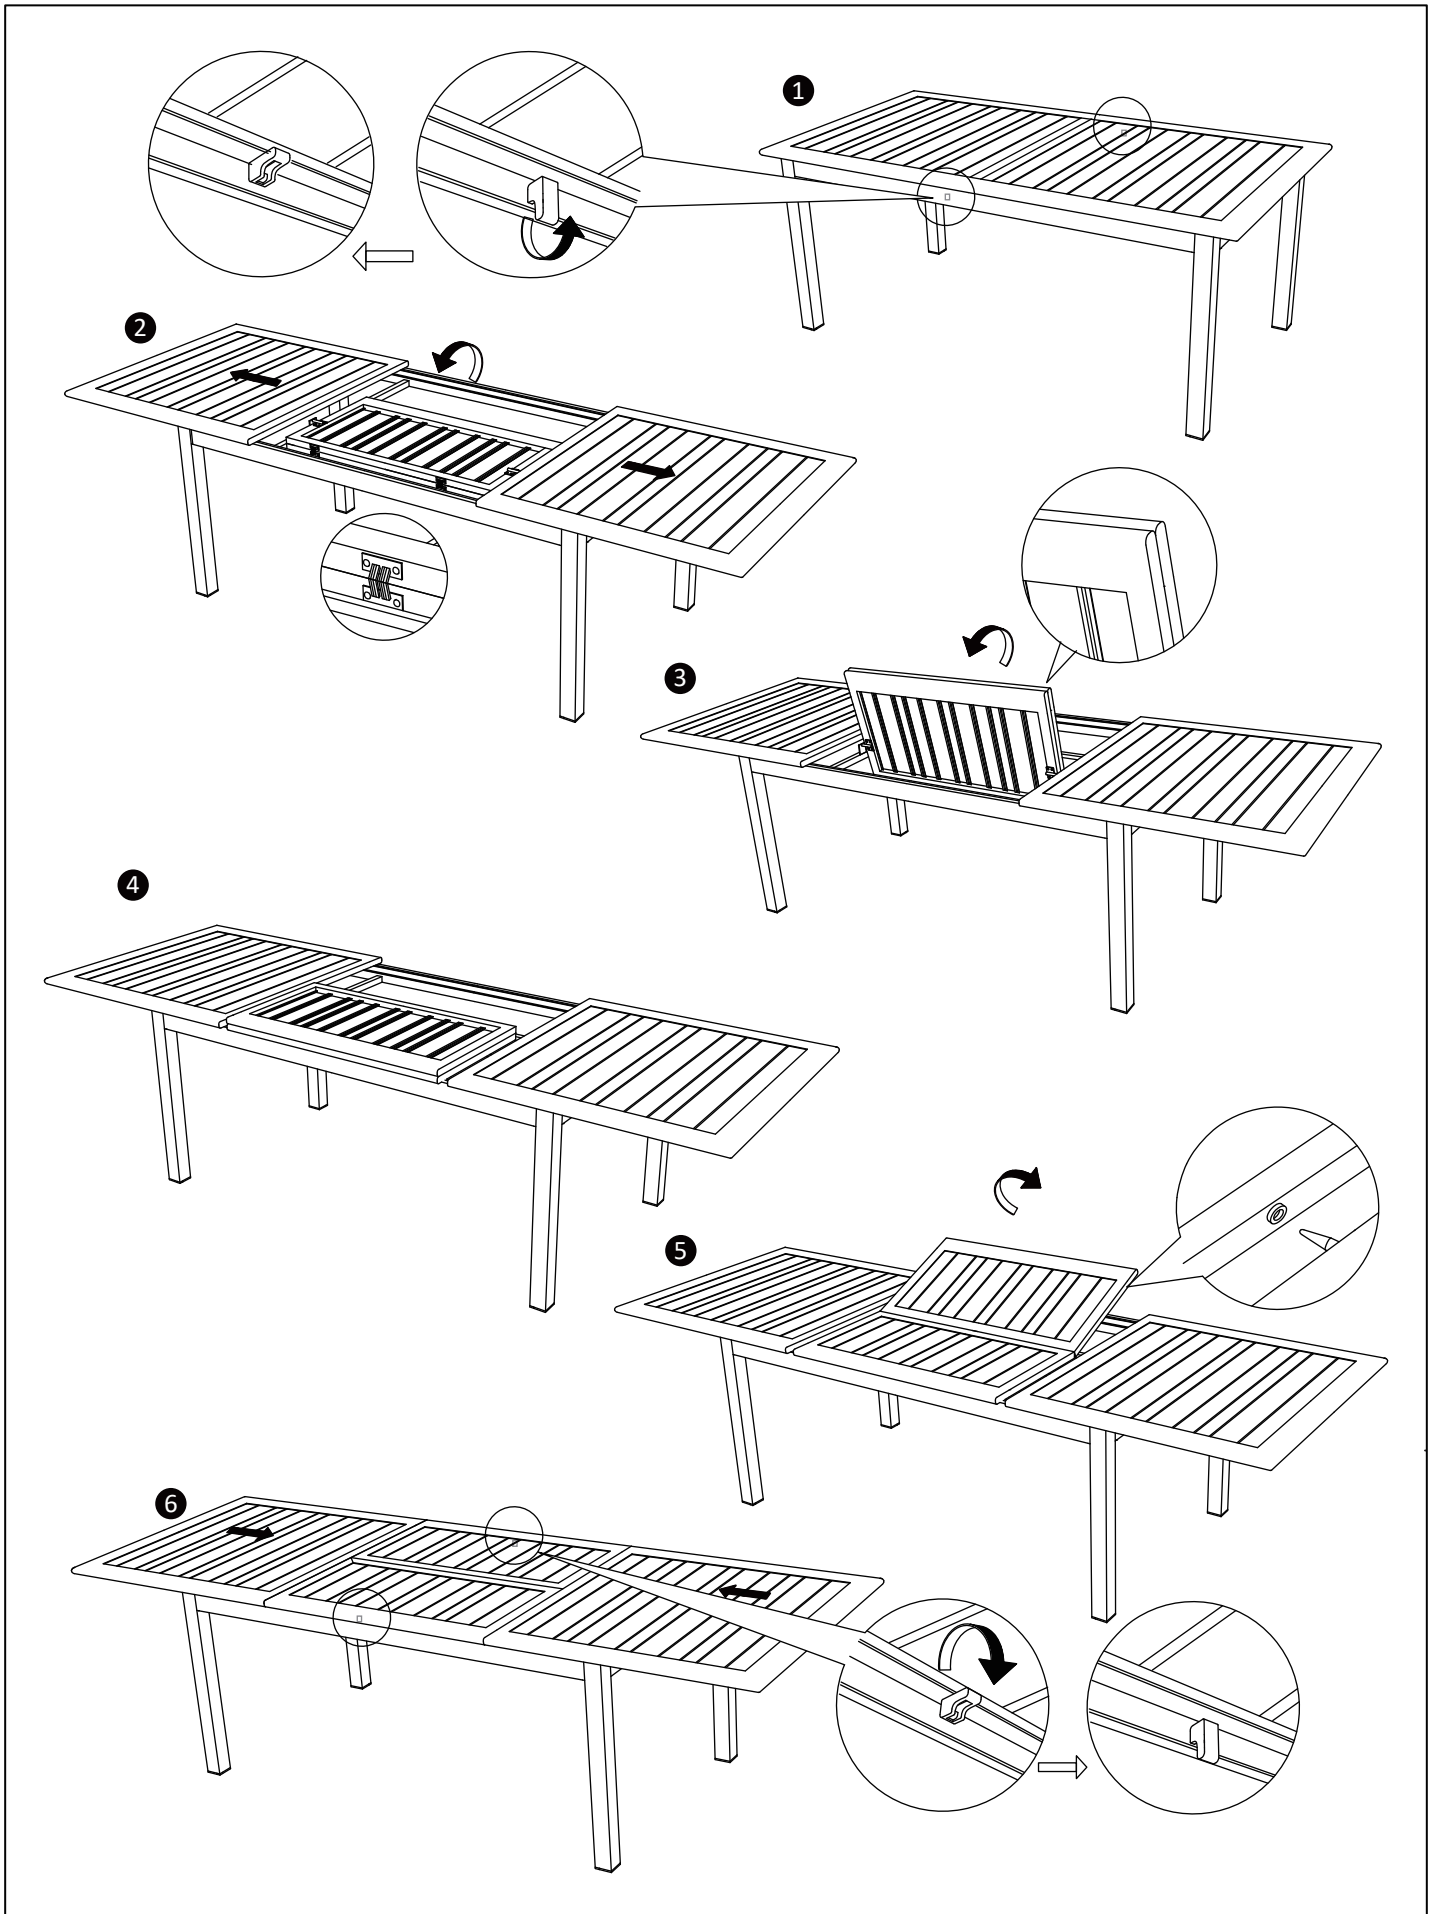

Extendable Aluminum Dining Table

Assembly Instructions

x 1

A x 1

B x 4

M8x20
AA x 8

BB x 1

100%