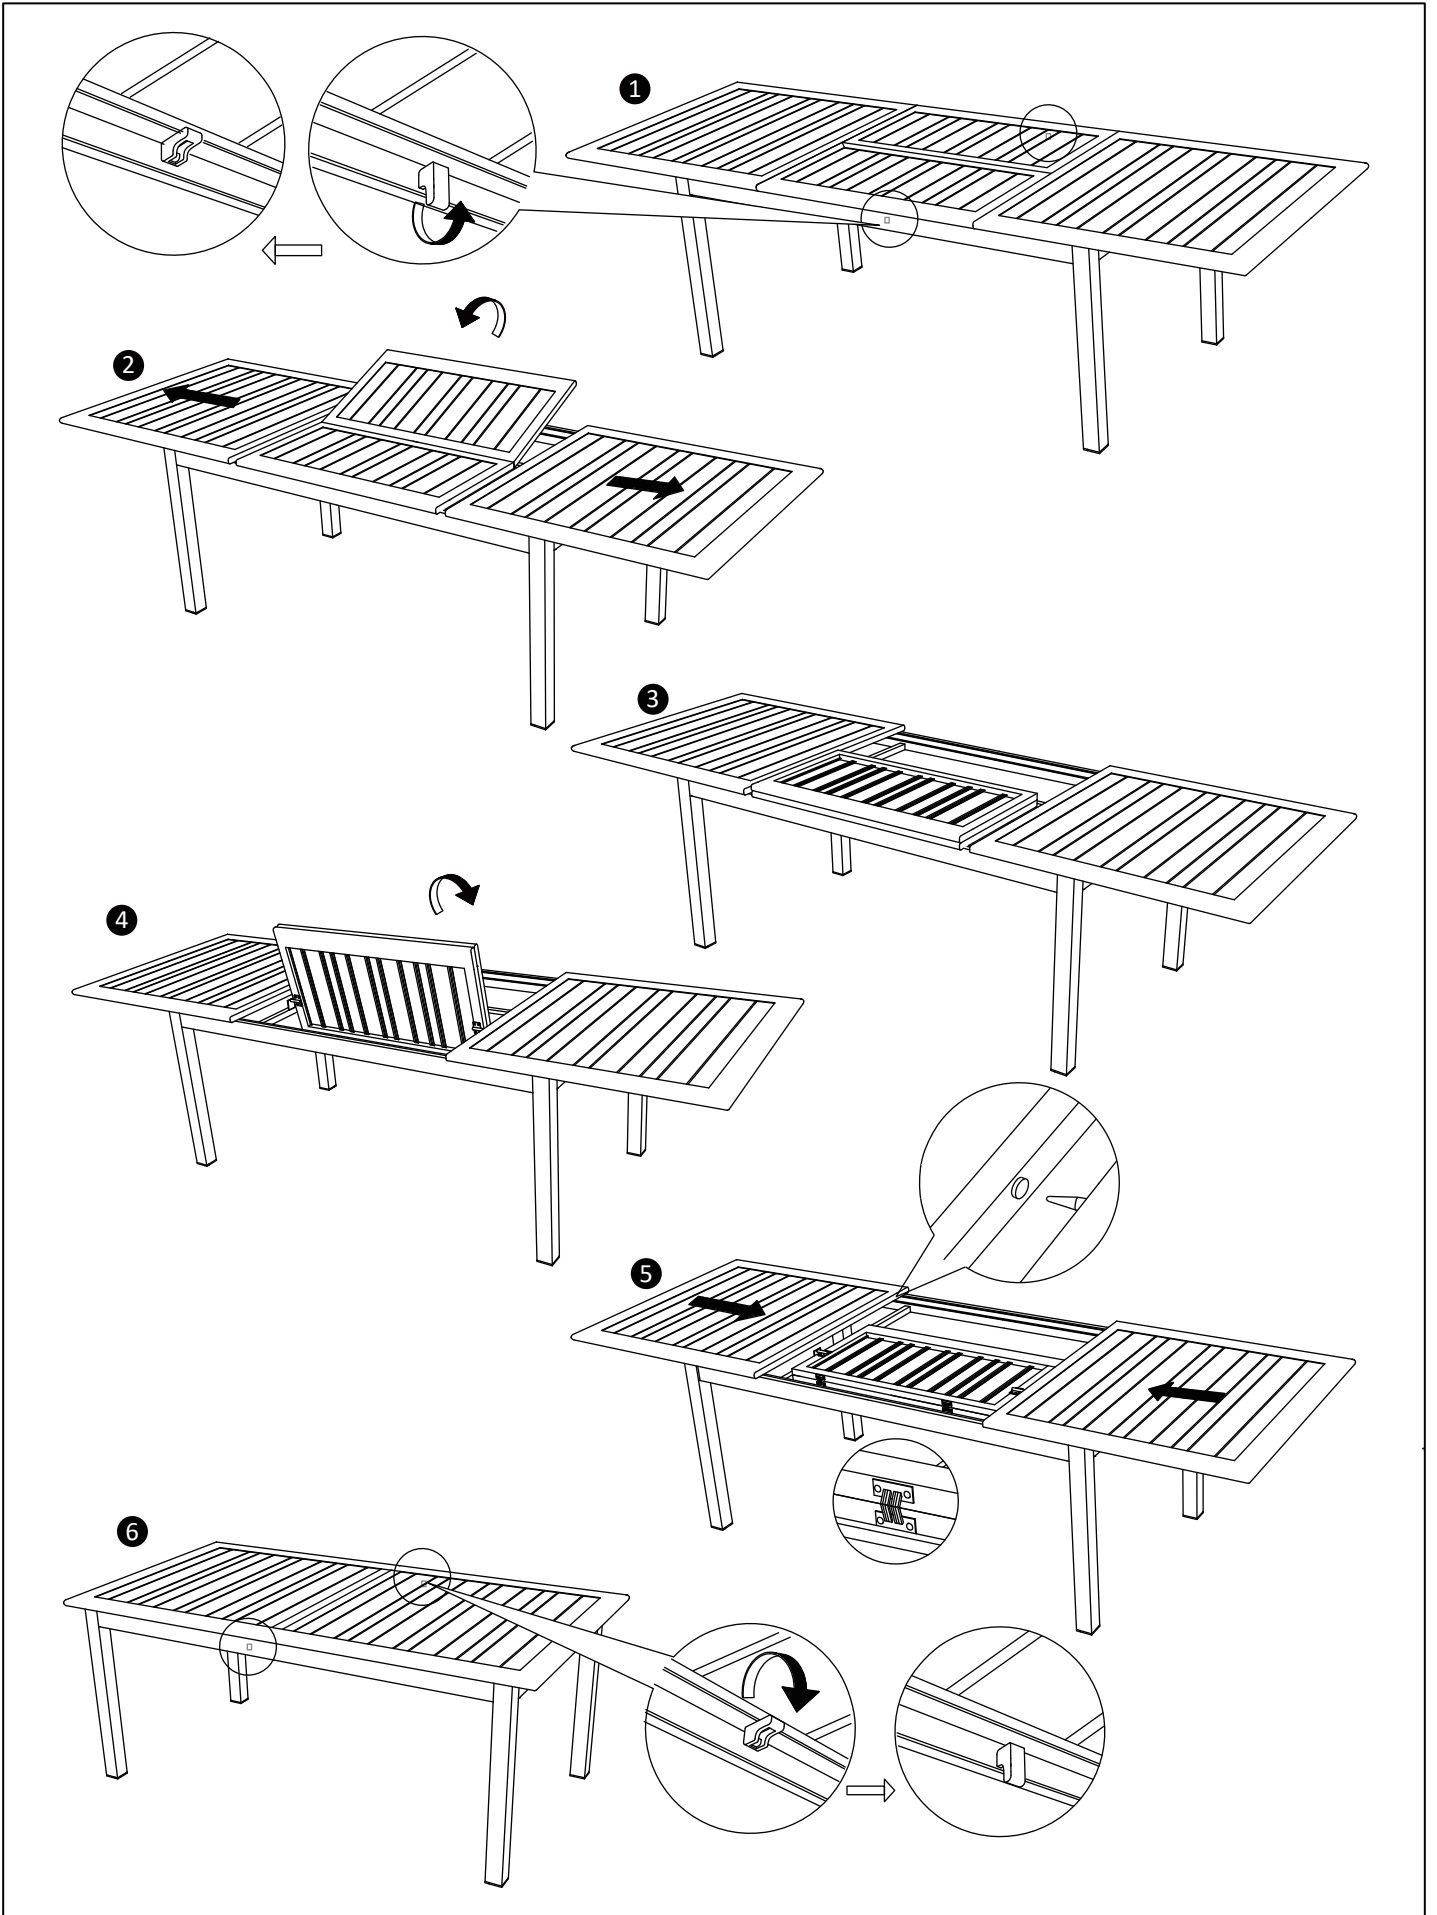

Extendable Aluminum Dining Table

Assembly Instructions

x 1

A x 1

B x 4

M8x20
AA x 8

BB x 1

100%