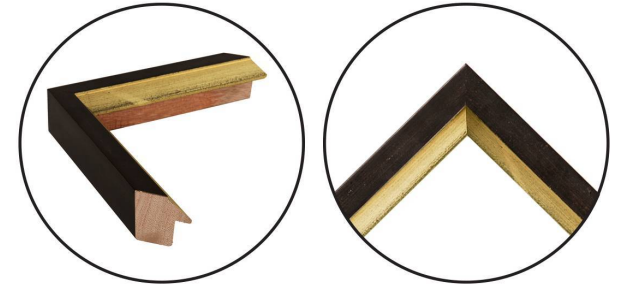

# WENDOVER ART GROUP

---

ITEM NUMBER : **WLA2212**

TITLE : **Fonte Floral 2**

OUTWARD DIMENSION (W X H) : **17.5" x 21.5"**

FRAME (WIDTH X DEPTH) : **M0729 | 1" x 1.38"**

FRAME FINISH : **Standard Frame**

DESCRIPTION :

**Giclee on Canvas, Mounted to Hardboard, Artist**

**Enhanced, Framed without Glass**