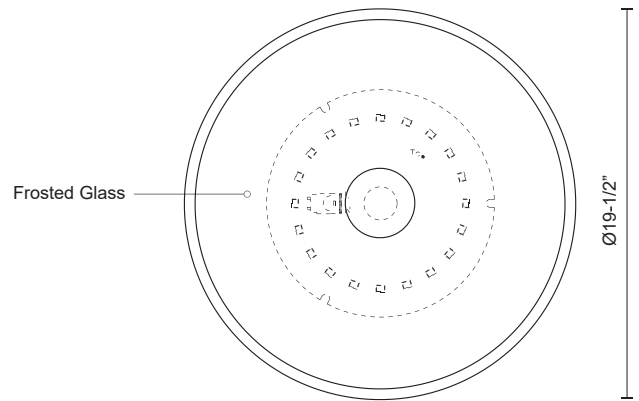

**PARKER
FM7620**
FLUSH MOUNT

PROJECT

DESCRIPTION

Clean sophisticated design with perfect aspect for any room. This LED flush mount design includes fine brushed nickel or black metal finish, round frosted glass with crystal clear edges around the trim of glass and equipped with our powerful 120V AC LED technology. May be mounted on the ceiling or wall locations, available in three sizes see series for more information.

FM7620-BN
Brushed Nickel

FM7620-BK
Black

SPECIFICATION DETAILS

* For custom options, consult factory for details.

Fixture Dimensions	D19-1/2" x H2-1/2"
Light Source	AC LED Module
Wattage	43W
Total Lumens	2990lm
Delivered Lumens	BN-2182lm
Voltage	120V
Color Temperature	3000K
CRI (Ra)	90CRI
Optional Color Temps	2700K - 5000K Available, Minimum Order Quantities Apply
LED Rated Life	50,000 hours
Dimming	100% - 10%, ELV Dimmer (Not Included)
Glass Details	Frosted Glass
Location	Dry
Compliance	Energy Star; T24-JA8;
Warranty	5 Years
Mounting Style	All Orientation; Ceiling and Wall;
CEC Title 24 JA8	Yes, JA8-19
Energy Star Certified	Energy Star Compliant