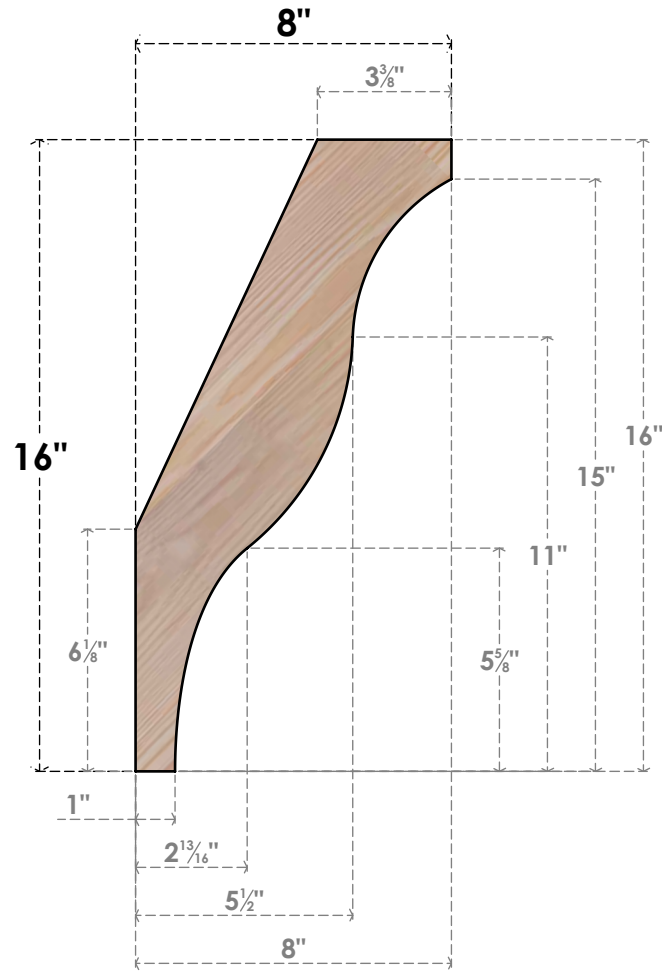

BRC04X08X16FST00SDF

3 1/2"W X 8"D X 16"H FUNSTON SMOOTH BRACE, DOUGLAS FIR

SIDE

FRONT

EKENA MILLWORK
 2300 WEST MAIN ST.
 CLARKSVILLE, TX 75426
 TOLL FREE: 866-607-0453
 WWW.EKENAMILLWORK.COM

NOTES

1. INSTALLATION TO BE COMPLETED IN ACCORDANCE WITH MANUFACTURER'S SPECIFICATIONS.
2. DRAWING MAY NOT BE TO SCALE
3. THIS DRAWING IS INTENDED FOR DESIGN AND PLANNING PURPOSES ONLY.
4. ALL INFORMATION CONTAINED HEREIN WAS CURRENT AT THE TIME OF DEVELOPMENT BUT MUST BE REVIEWED AND APPROVED BY THE PRODUCT MANUFACTURER TO BE CONSIDERED ACCURATE.
5. PRODUCTS ARE NOT KILN DRIED. THIS ITEM IS UNIQUE AND WILL CONTAIN THE NATURAL VARIATIONS THAT THE WOOD SPECIES OFFERS. THIS MAY RESULT IN VARIATIONS UP TO 1/4"