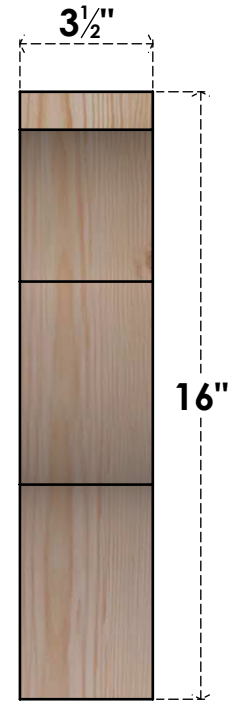

BRC04X08X16FST00SDF

3 1/2"W X 8"D X 16"H FUNSTON SMOOTH BRACE, DOUGLAS FIR

SIDE

FRONT

EKENA MILLWORK
 2300 WEST MAIN ST.
 CLARKSVILLE, TX 75426
 TOLL FREE: 866-607-0453
 WWW.EKENAMILLWORK.COM

NOTES

1. INSTALLATION TO BE COMPLETED IN ACCORDANCE WITH MANUFACTURER'S SPECIFICATIONS.
2. DRAWING MAY NOT BE TO SCALE
3. THIS DRAWING IS INTENDED FOR DESIGN AND PLANNING PURPOSES ONLY.
4. ALL INFORMATION CONTAINED HEREIN WAS CURRENT AT THE TIME OF DEVELOPMENT BUT MUST BE REVIEWED AND APPROVED BY THE PRODUCT MANUFACTURER TO BE CONSIDERED ACCURATE.
5. PRODUCTS ARE NOT KILN DRIED. THIS ITEM IS UNIQUE AND WILL CONTAIN THE NATURAL VARIATIONS THAT THE WOOD SPECIES OFFERS. THIS MAY RESULT IN VARIATIONS UP TO 1/4"