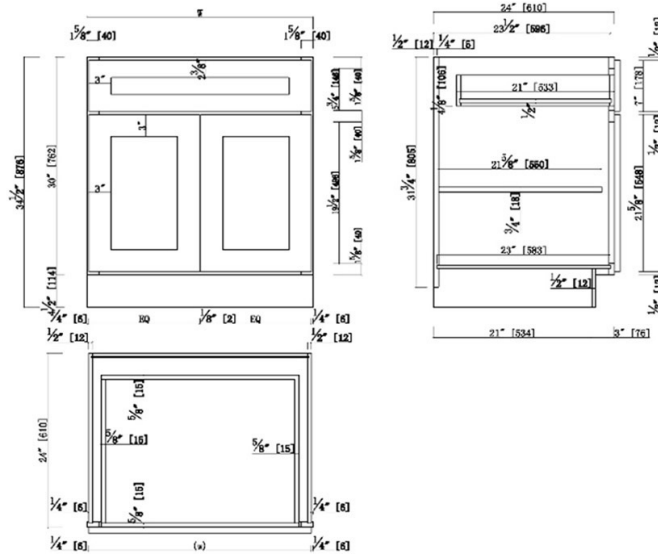

Kitchen Cabinet 30x34.5x24

SPECIFICATIONS

<b>MATERIAL CONSTRUCTION:</b>	Wood	<b>NUMBER OF SHELVES:</b>	1
<b>WOOD SPECIES:</b>	Maple	<b>SHELF STYLE:</b>	Flat
<b>ASSEMBLED DIMENSIONS:</b>	34.5" H x 30" L x 24" D	<b>ADJUSTIBLE SHELVES:</b>	Yes
<b>ASSEMBLED WEIGHT:</b>	73.4 lbs.	<b>SHELF ADJUSTIBILITY INCREMENTS:</b>	2.5"
<b>KITCHEN CABINET TYPE:</b>	Base	<b>SHELF DIMENSIONS:</b>	28.5" W x 21.625" D
<b>MOUNTING TYPE:</b>	Floor Mount	<b>SHELF THICKNESS:</b>	0.75"
<b>CONSTRUCTION TYPE:</b>	Face Frame	<b>SHELF MATERIAL:</b>	Plywood
<b>HINGE STYLE:</b>	Soft Close	<b>FACE FRAME MATERIAL:</b>	Solid Maple
<b>DOOR STYLE:</b>	2 Wood shaker doors	<b>SIDES MATERIAL:</b>	Plywood
<b>DRAWER DIMENSIONS 1:</b>	4.17" H x 21" L x 26.4" D	<b>BOTTOM MATERIAL:</b>	Plywood
<b>DRAWER DIMENSIONS 2:</b>	N/A	<b>BACK PANEL MATERIAL:</b>	Plywood
<b>DRAWER DIMENSIONS 3:</b>	N/A	<b>BACK BRACE MATERIAL:</b>	Wood
<b>DWR BOX MATERIAL:</b>	SOLID WOOD	<b>TOE KICK INSET WIDTH:</b>	3"
<b>DWR CONSTRUCTION:</b>	Dove Tail	<b>TOOLS NEEDED FOR INSTALLATION:</b>	Phillips Screwdriver Mallet Wood Glue
<b>DWR GLIDE:</b>	Dove Tail	<b>FASTENER TYPE:</b>	Wood Screw
<b>FAKE DWR QTY:</b>	0		
<b>FAKE DWR LOCATION:</b>	N/A		