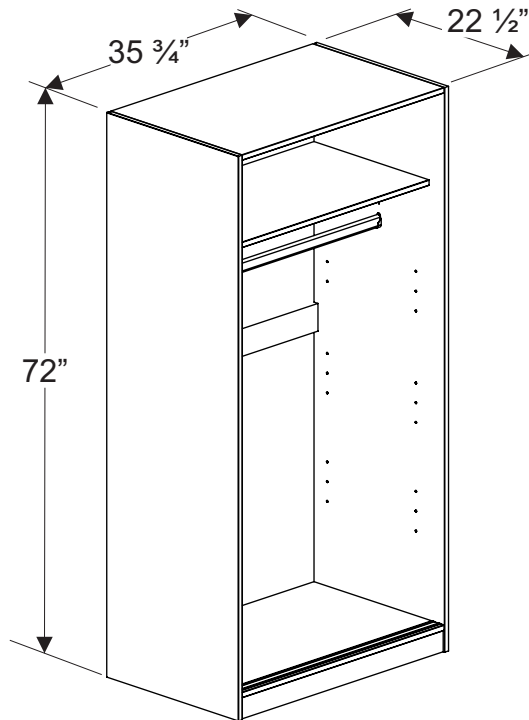

ASSEMBLY INSTRUCTIONS

2 SLIDING DOORS WARDROBE

SKU 5661R / 5661L / 5661M - White
SKU 5666R / 5666L / 5666M - Java

PRE-ASSEMBLY PREPARATION

- Please check the contents before assembling. A full checklist of parts is provided below.
- If any parts are missing or damaged, please contact us at info@palaceImportsInc.com
- Assemble on a flat, smooth surface on top of a blanket.
- Use only low-speed power drill setting.
- Assemble as near as possible to the point of use.
- The hardware pack contains SMALL ITEMS which should be KEPT AWAY FROM YOUNG CHILDREN.

PARTS DIAGRAM

SCREWS ARE SHOWN IN ACTUAL SIZE

A1	 4,0x30	36+1
A3	 3,0x16	04+1
A4	 3,5x14	04+1
A9	 3,5x16	20+1
C2	 8,0x25	32+1
D10		02
E15		04
E16		04
G1	 10x10	40
H2		02

FURNITURE ANTI-TIP KIT		
A8	 3,0x20	02+1
F8		02
F9		01