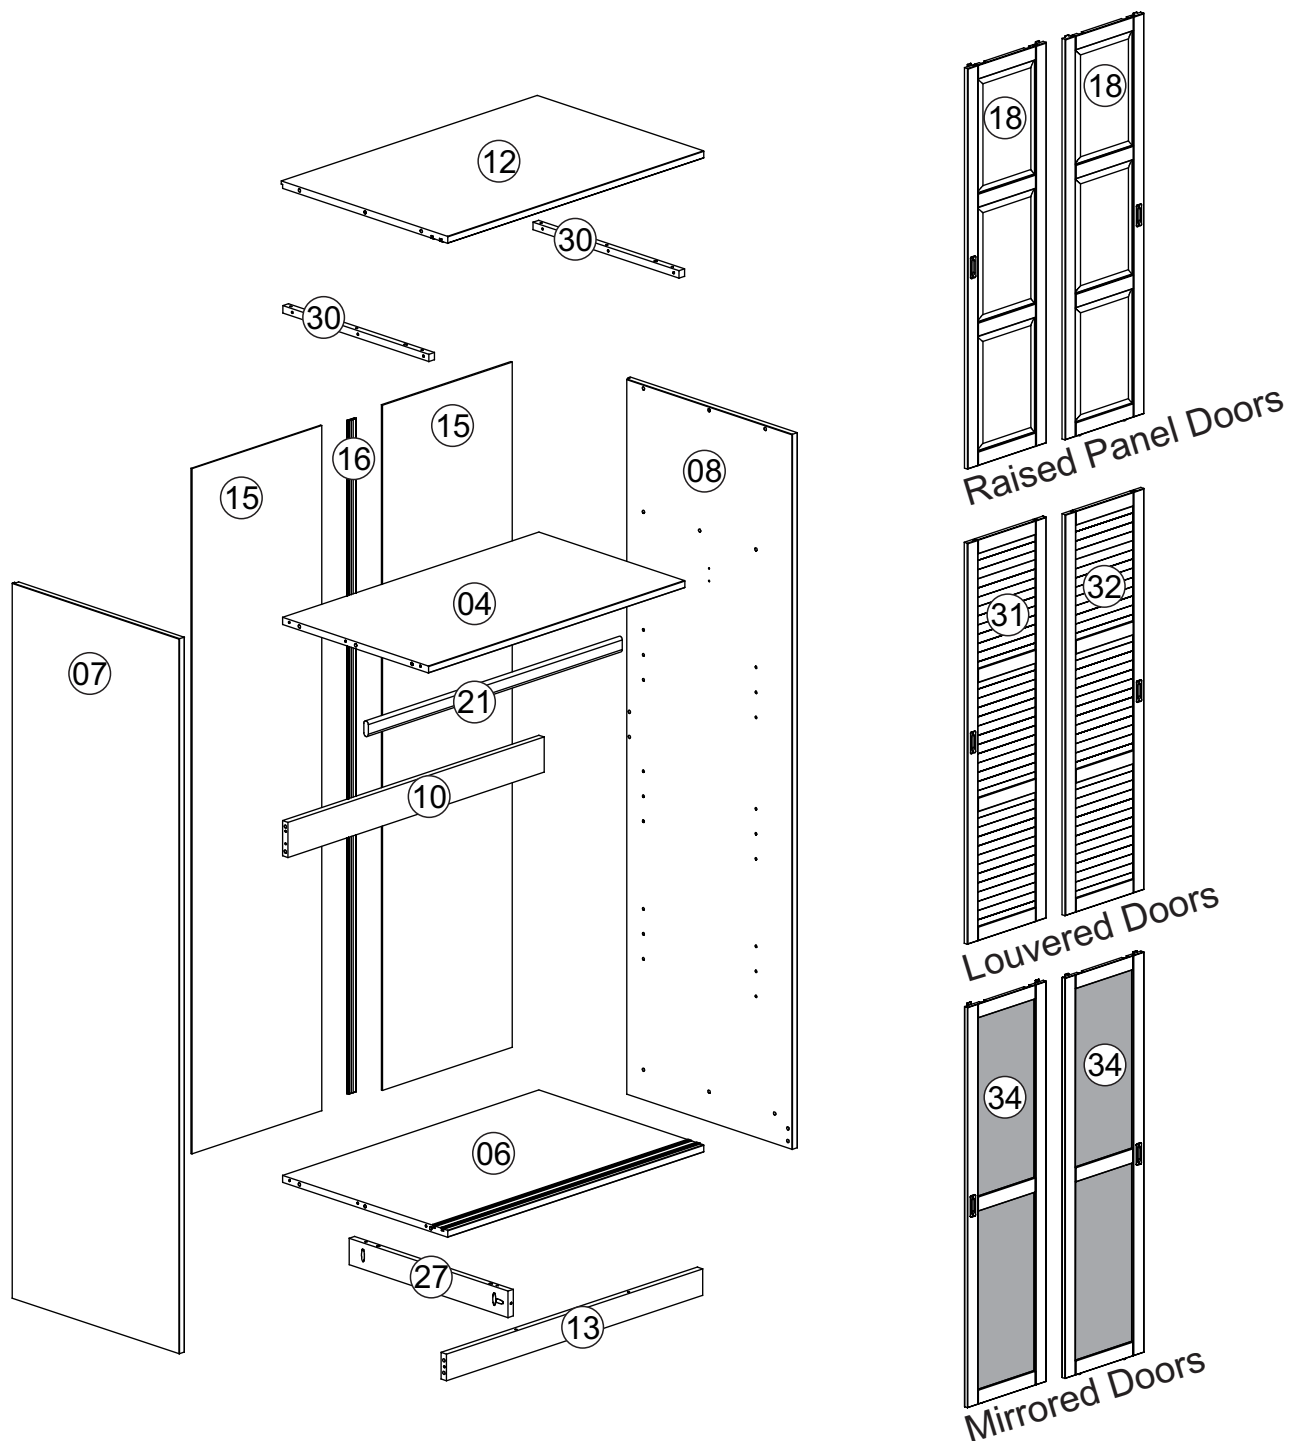

ASSEMBLY INSTRUCTIONS

2 SLIDING DOORS WARDROBE

SKU 5661R / 5661L / 5661M - White
SKU 5666R / 5666L / 5666M - Java

PRE-ASSEMBLY PREPARATION

- Please check the contents before assembling. A full checklist of parts is provided below.
- If any parts are missing or damaged, please contact us at info@palaceImportsInc.com
- Assemble on a flat, smooth surface on top of a blanket.
- Use only low-speed power drill setting.
- Assemble as near as possible to the point of use.
- The hardware pack contains SMALL ITEMS which should be KEPT AWAY FROM YOUNG CHILDREN.

PARTS DIAGRAM

SCREWS ARE SHOWN IN ACTUAL SIZE

A1	 4,0x30	36+1
A3	 3,0x16	04+1
A4	 3,5x14	04+1
A9	 3,5x16	20+1
C2	 8,0x25	32+1
D10		02
E15		04
E16		04
G1	 10x10	40
H2		02

FURNITURE ANTI-TIP KIT		
A8	 3,0x20	02+1
F8		02
F9		01

WARNING:
 **CHOKING HAZARD**
 Small Parts.
 Adult Supervision Required.
 Not for children under 3 years old.

WARNING:

**FURNITURE TIPOVER CAN RESULT
 IN SERIOUS INJURY OR DEATH**

This wardrobe includes tipover-
 prevention hardware that
MUST BE ATTACHED TO THE WALL
 per the assembly instructions.