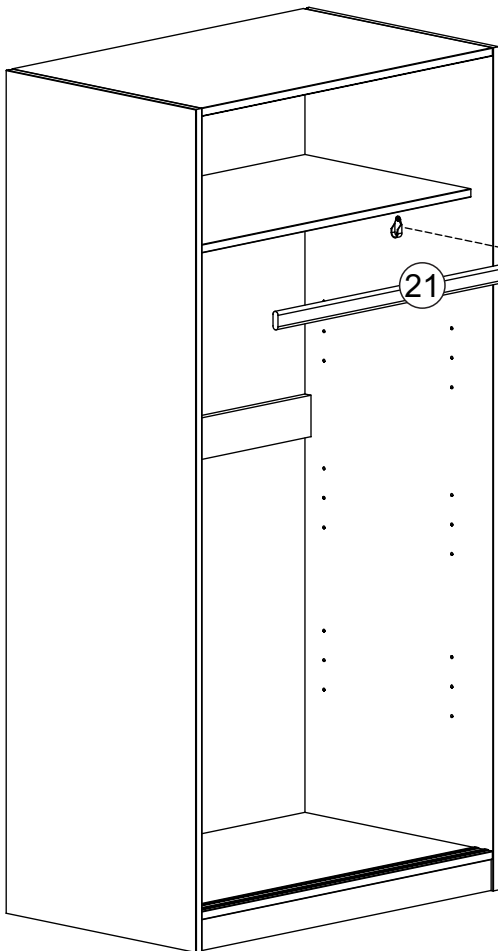

PARTS DIAGRAM

SCREWS ARE SHOWN IN ACTUAL SIZE

A1	 4,0x30	36+1
A3	 3,0x16	04+1
A4	 3,5x14	04+1
A9	 3,5x16	20+1
C2	 8,0x25	32+1
D10		02
E15		04
E16		04
G1	 10x10	40
H2		02

FURNITURE ANTI-TIP KIT		
A8	 3,0x20	02+1
F8		02
F9		01

11) Raised Panel Doors

H2		02	A3		04
----	---	----	----	---	----

3.0x16

12) Raised Panel Doors

13) Raised Panel Doors

A9	 3,5x16	08	E15		02	E16		02
----	---	----	-----	---	----	-----	---	----

14) Raised Panel Doors

A9	 3,5x16	08	E15		02	E16		02
----	---	----	-----	---	----	-----	---	----

15) Raised Panel Doors

16) Raised Panel Doors

11) Louvered Doors

H2		02	A3		04 3.0x16
----	---	----	----	---	--------------

12) Louvered Doors