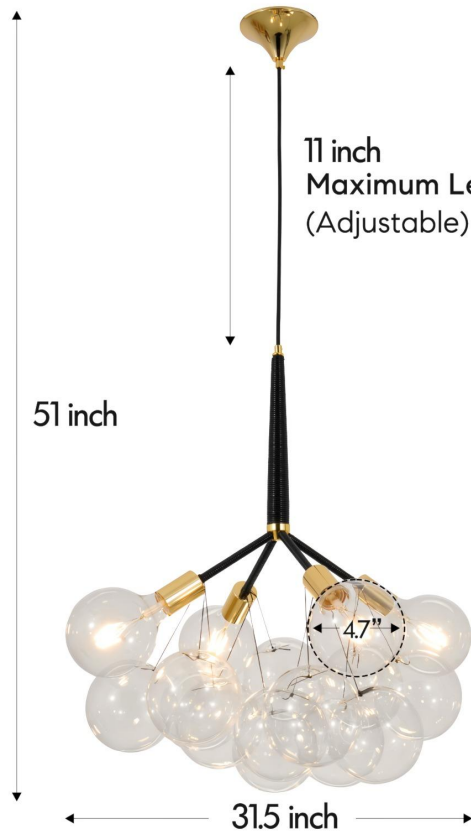

PRODUCT DIMENSIONS

E26 BASE X4

MAX 60W PER BULB, 110V
(INCLUDES LIGHT SOURCE)

PRODUCT WEIGHT: 11 LB