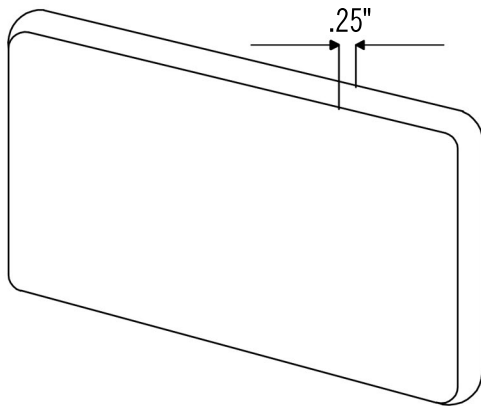

PREMIER
COPPER PRODUCTS

MODEL NUMBER: T48DBH

Description: 4" x 8" Hammered Copper Tile

Dimensions: 4" x 8"

Finish: Oil Rubbed Bronze

THIS PRODUCT IS HAND CRAFTED, SMALL VARIANCES IN COLOR AND SIZE MAY OCCUR.
PREMIER COPPER PRODUCTS DOES NOT SUGGEST CUTTING THE TILES.