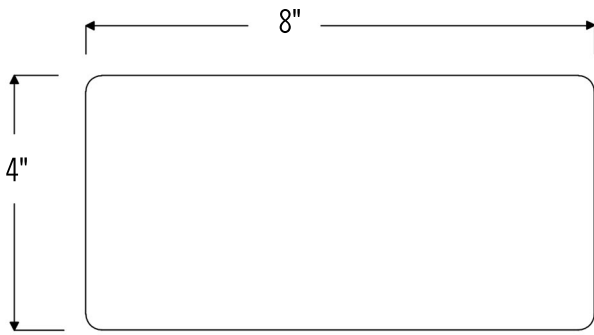

PREMIER
COPPER PRODUCTS

MODEL NUMBER: T48DBH

Description: 4" x 8" Hammered Copper Tile

Dimensions: 4" x 8"

Finish: Oil Rubbed Bronze

THIS PRODUCT IS HAND CRAFTED, SMALL VARIANCES IN COLOR AND SIZE MAY OCCUR.
PREMIER COPPER PRODUCTS DOES NOT SUGGEST CUTTING THE TILES.