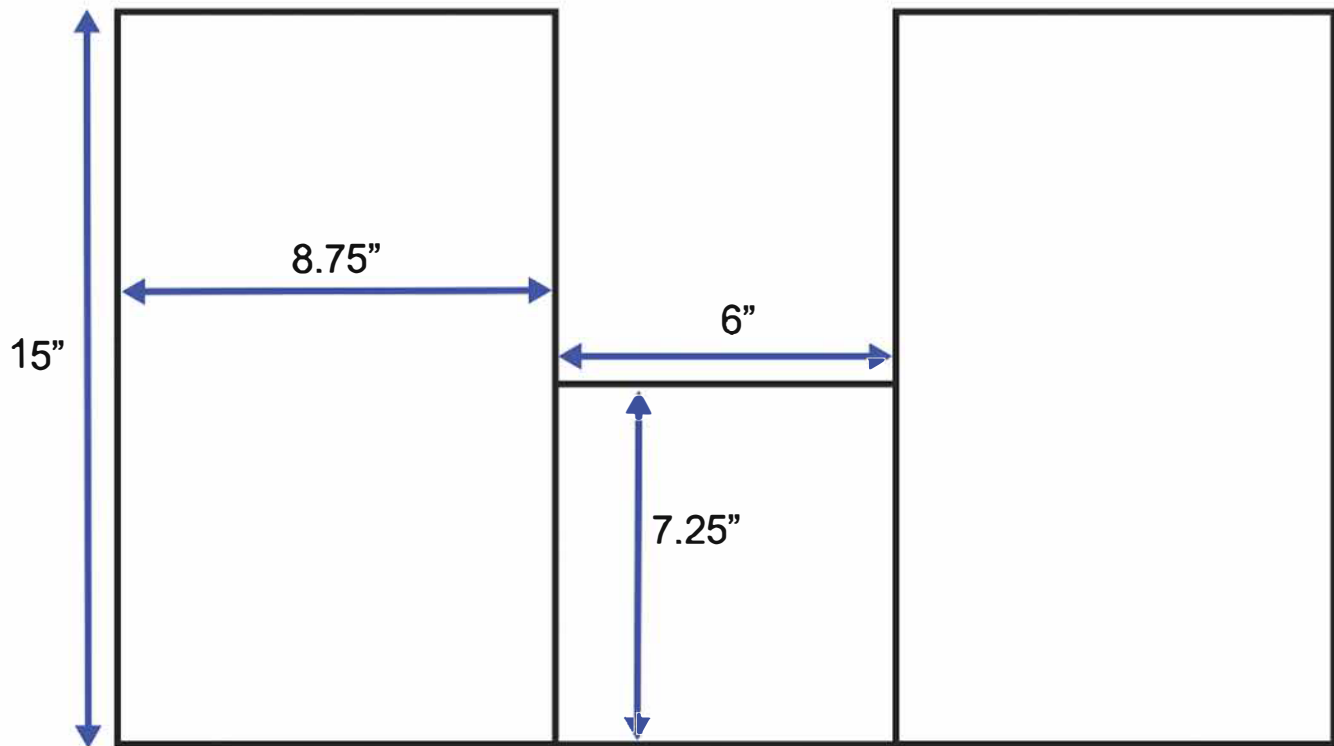

60-inch Double Vanity (Middle Drawer)

All measurements are approximate and rounded to the nearest quarter inch.
Please allow for a slight margin of error.