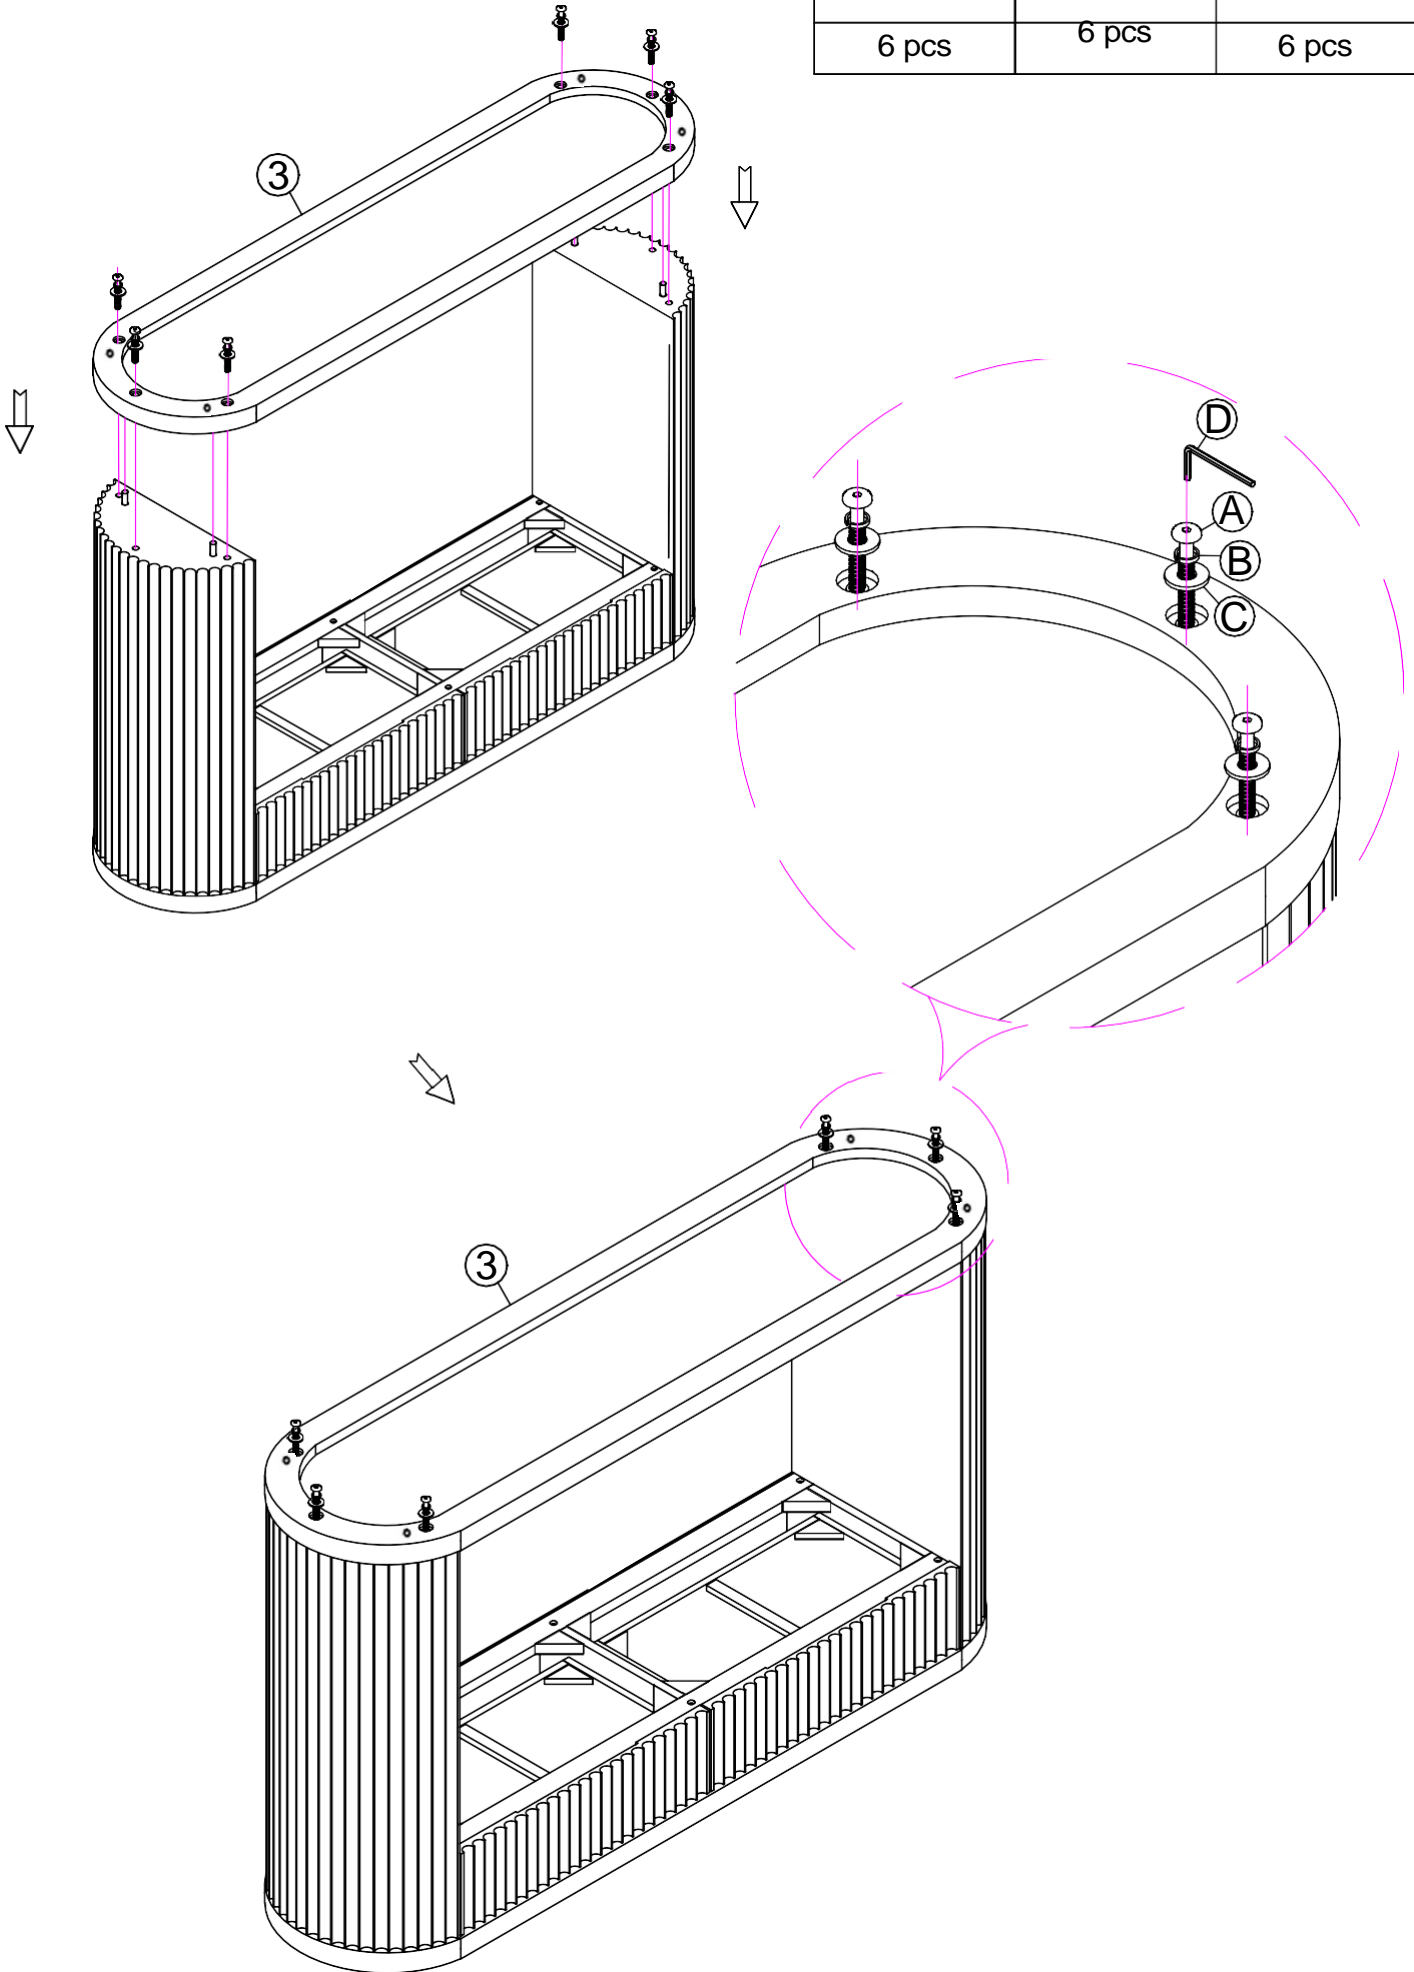

ASSEMBLY INSTRUCTION

IMPORTANT NOTE:

- 1: PLACE ALL PARTS ON A CLEAN AND SMOOTH SURFACE SUCH AS A OR CARPET TO AVOID THE PARTS FROM BEING SCRATCHED.
- 2: BEFORE YOU BEGIN, KINDLY FOLLOW THE ASSEMBLY INSTRUCTIONS STEP BY STEP.
- 3: DO NOT TIGHTEN ALL BOLTS UNTIL THE CONSOLE IS FULLY SET - UP.

Detail View

Part List

<p>①</p>	<p>②</p>	<p>③</p>
<p>TOP (1 pc)</p>	<p>LEGS (2 pcs)</p>	<p>BASE (1 pc)</p>

Hardware List

<p>①/4"x40 mm</p>	<p>1/4"x11 mm</p>	<p>1/4"x16 mm</p>
<p>BOLT (10 pcs)</p>	<p>LOCK WASHER (10 pcs)</p>	<p>FLAT WASHER (10 pcs)</p>
<p>4x58mm</p>	<p>Ø10x30 mm</p>	
<p>ALLEN KEY (1 pc)</p>	<p>WOOD DOWEL (8 pcs)</p>	

STEP 5:

E

4 pcs

STEP 6:

A 	B 	C 
6 pcs	6 pcs	6 pcs

FULLY