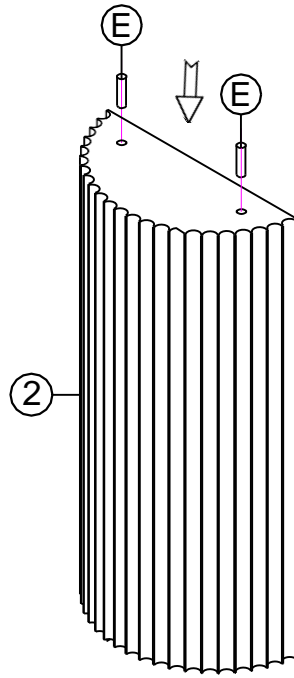

ASSEMBLY INSTRUCTION

IMPORTANT NOTE:

- 1: PLACE ALL PARTS ON A CLEAN AND SMOOTH SURFACE SUCH AS A OR CARPET TO AVOID THE PARTS FROM BEING SCRATCHED.
- 2: BEFORE YOU BEGIN, KINDLY FOLLOW THE ASSEMBLY INSTRUCTIONS STEP BY STEP.
- 3: DO NOT TIGHTEN ALL BOLTS UNTIL THE CONSOLE IS FULLY SET - UP.

Detail View

Part List

<p>①</p>	<p>②</p>	<p>③</p>
<p>TOP (1 pc)</p>	<p>LEGS (2 pcs)</p>	<p>BASE (1 pc)</p>

Hardware List

<p>①/4"x40 mm</p>	<p>1/4"x11 mm</p>	<p>1/4"x16 mm</p>
<p>BOLT (10 pcs)</p>	<p>LOCK WASHER (10 pcs)</p>	<p>FLAT WASHER (10 pcs)</p>
<p>4x58mm</p>	<p>Ø10x30 mm</p>	
<p>ALLEN KEY (1 pc)</p>	<p>WOOD DOWEL (8 pcs)</p>	

STEP 1:

E

4 pcs

STEP 2:

STEP 3:

A 	B 	C 
2 pcs	2 pcs	2 pcs

STEP 4:

A 	B 	C 
2 pcs	2 pcs	2 pcs