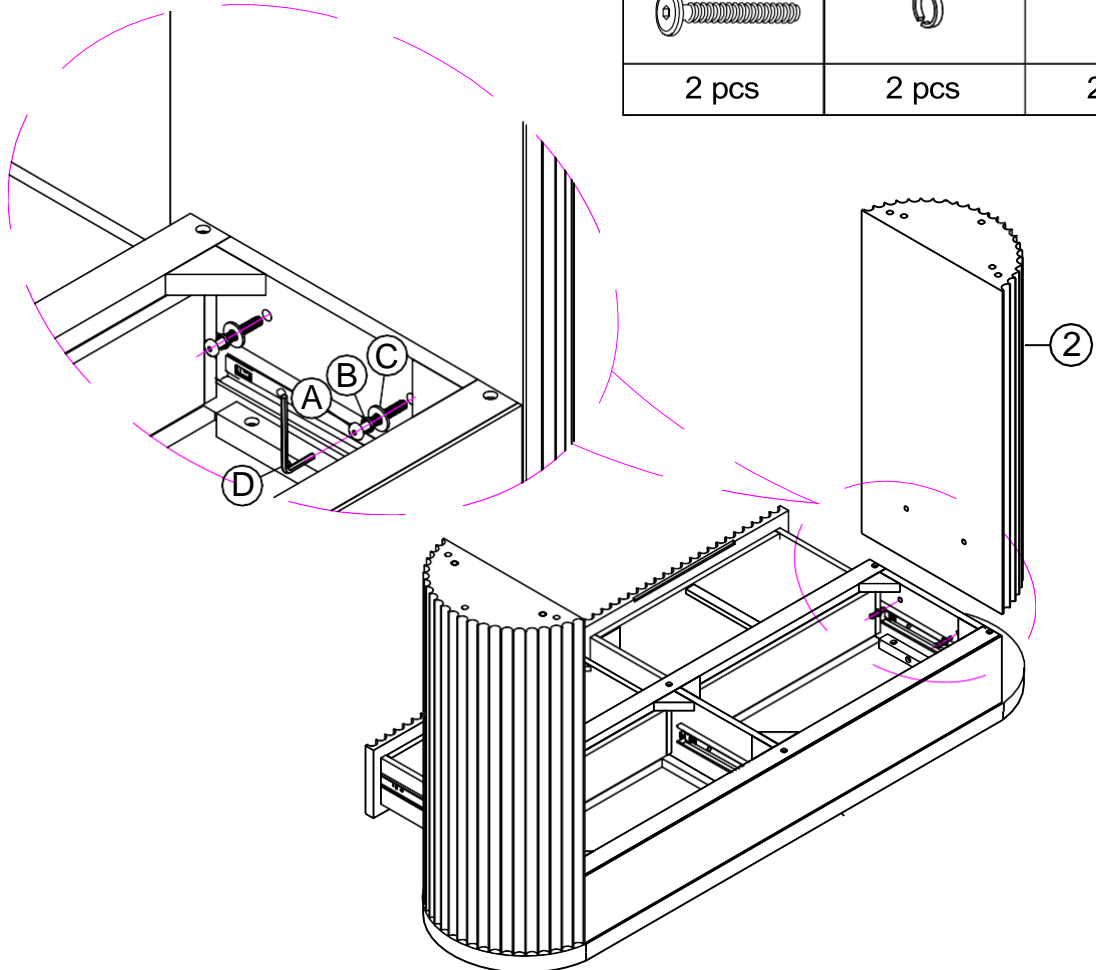

ASSEMBLY INSTRUCTION

IMPORTANT NOTE:

- 1: PLACE ALL PARTS ON A CLEAN AND SMOOTH SURFACE SUCH AS A OR CARPET TO AVOID THE PARTS FROM BEING SCRATCHED.
- 2: BEFORE YOU BEGIN, KINDLY FOLLOW THE ASSEMBLY INSTRUCTIONS STEP BY STEP.
- 3: DO NOT TIGHTEN ALL BOLTS UNTIL THE CONSOLE IS FULLY SET - UP.

Detail View

Part List

<p>①</p>	<p>②</p>	<p>③</p>
<p>TOP (1 pc)</p>	<p>LEGS (2 pcs)</p>	<p>BASE (1 pc)</p>

Hardware List

<p>①/4"x40 mm</p>	<p>1/4"x11 mm</p>	<p>1/4"x16 mm</p>
<p>BOLT (10 pcs)</p>	<p>LOCK WASHER (10 pcs)</p>	<p>FLAT WASHER (10 pcs)</p>
<p>4x58mm</p>	<p>Ø10x30 mm</p>	
<p>ALLEN KEY (1 pc)</p>	<p>WOOD DOWEL (8 pcs)</p>	

STEP 1:

E

4 pcs

STEP 2:

STEP 3:

A 	B 	C 
2 pcs	2 pcs	2 pcs

STEP 4:

A 	B 	C 
2 pcs	2 pcs	2 pcs

STEP 5:

E

4 pcs

STEP 6:

A 	B 	C 
6 pcs	6 pcs	6 pcs

FULLY