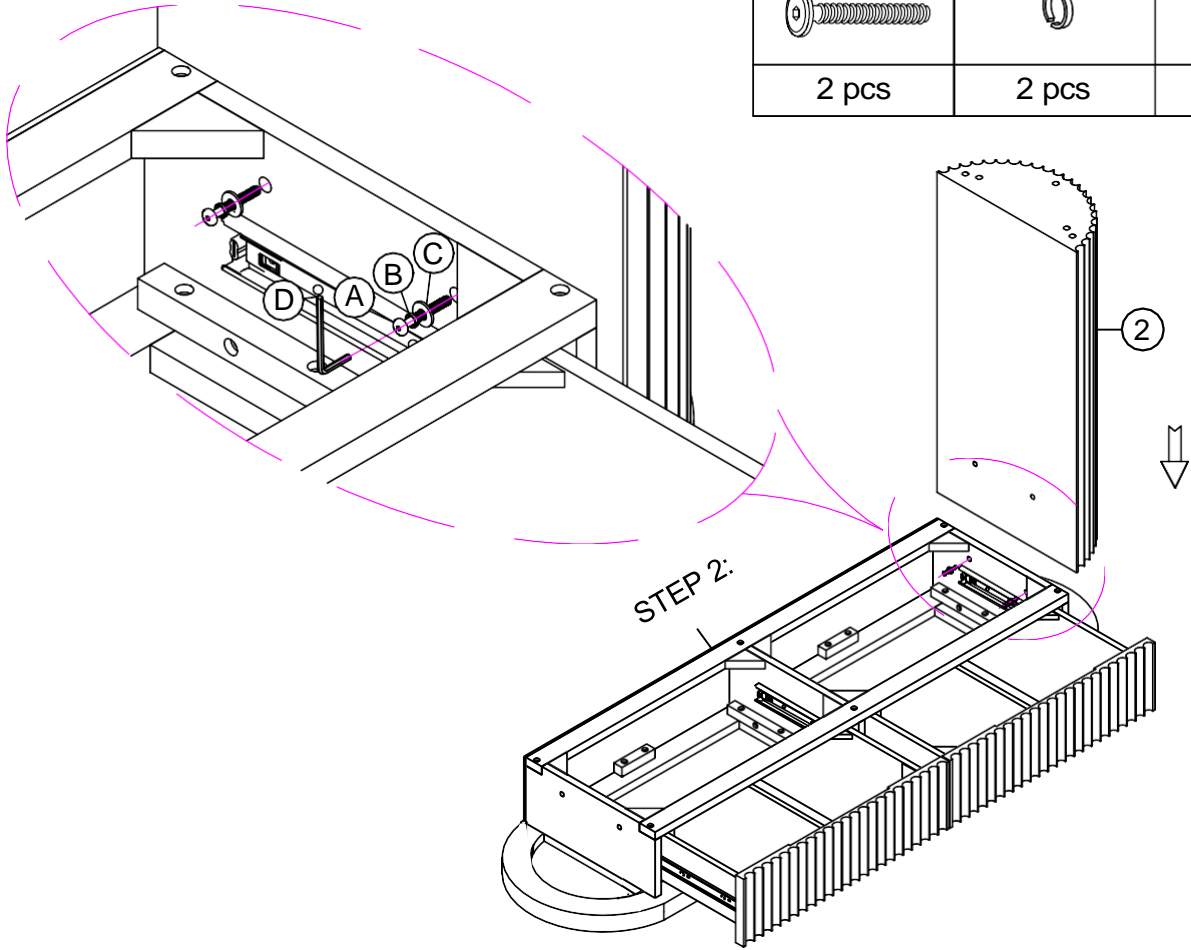

ASSEMBLY INSTRUCTION

IMPORTANT NOTE:

- 1: PLACE ALL PARTS ON A CLEAN AND SMOOTH SURFACE SUCH AS A OR CARPET TO AVOID THE PARTS FROM BEING SCRATCHED.
- 2: BEFORE YOU BEGIN, KINDLY FOLLOW THE ASSEMBLY INSTRUCTIONS STEP BY STEP.
- 3: DO NOT TIGHTEN ALL BOLTS UNTIL THE CONSOLE IS FULLY SET - UP.

Detail View

Part List

<p>①</p>	<p>②</p>	<p>③</p>
<p>TOP (1 pc)</p>	<p>LEGS (2 pcs)</p>	<p>BASE (1 pc)</p>

Hardware List

<p>①/4"x40 mm</p>	<p>1/4"x11 mm</p>	<p>1/4"x16 mm</p>
<p>BOLT (10 pcs)</p>	<p>LOCK WASHER (10 pcs)</p>	<p>FLAT WASHER (10 pcs)</p>
<p>4x58mm</p>	<p>Ø10x30 mm</p>	
<p>ALLEN KEY (1 pc)</p>	<p>WOOD DOWEL (8 pcs)</p>	

STEP 1:

E

4 pcs

STEP 2:

STEP 3:

A 	B 	C 
2 pcs	2 pcs	2 pcs

STEP 4:

A 	B 	C 
2 pcs	2 pcs	2 pcs

STEP 5:

E

4 pcs

STEP 6:

A 	B 	C 
6 pcs	6 pcs	6 pcs

FULLY