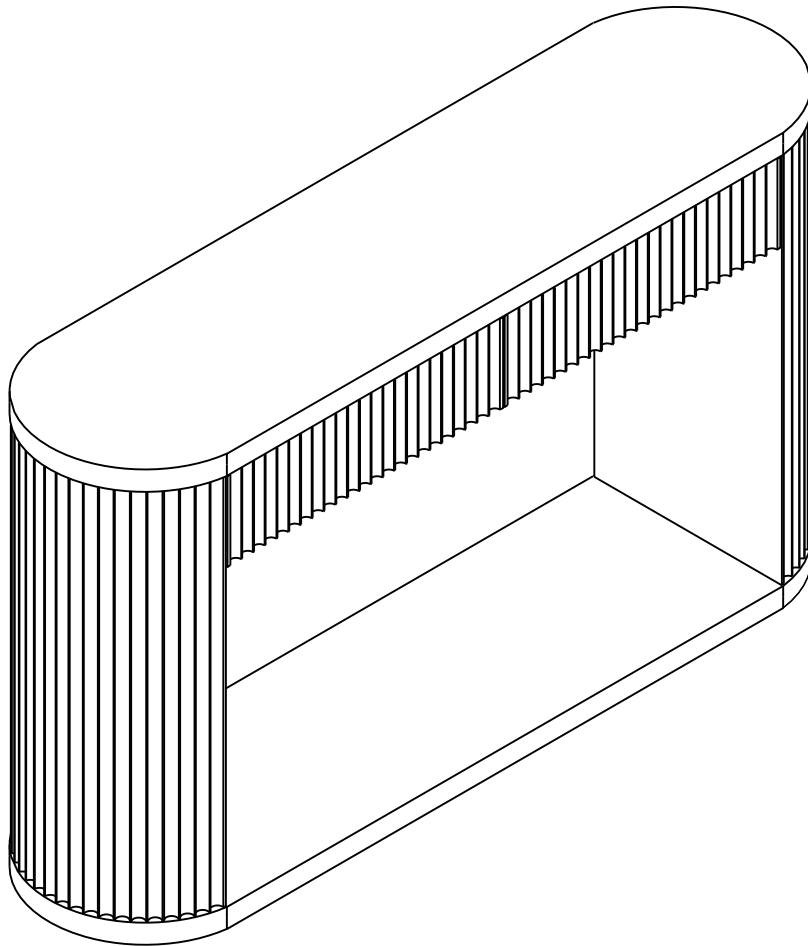

ASSEMBLY INSTRUCTION

IMPORTANT NOTE:

- 1: PLACE ALL PARTS ON A CLEAN AND SMOOTH SURFACE SUCH AS A OR CARPET TO AVOID THE PARTS FROM BEING SCRATCHED.
- 2: BEFORE YOU BEGIN, KINDLY FOLLOW THE ASSEMBLY INSTRUCTIONS STEP BY STEP.
- 3: DO NOT TIGHTEN ALL BOLTS UNTIL THE CONSOLE IS FULLY SET - UP.

Detail View

Part List

<p>①</p>	<p>②</p>	<p>③</p>
<p>TOP (1 pc)</p>	<p>LEGS (2 pcs)</p>	<p>BASE (1 pc)</p>

Hardware List

<p>①/4"x40 mm</p>	<p>1/4"x11 mm</p>	<p>1/4"x16 mm</p>
<p>BOLT (10 pcs)</p>	<p>LOCK WASHER (10 pcs)</p>	<p>FLAT WASHER (10 pcs)</p>
<p>4x58mm</p>	<p>Ø10x30 mm</p>	
<p>ALLEN KEY (1 pc)</p>	<p>WOOD DOWEL (8 pcs)</p>	