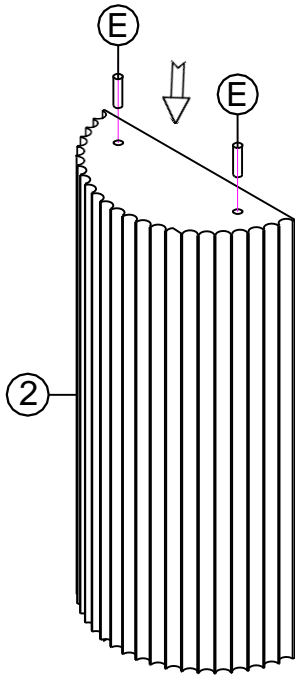

ASSEMBLY INSTRUCTION

IMPORTANT NOTE:

- 1: PLACE ALL PARTS ON A CLEAN AND SMOOTH SURFACE SUCH AS A OR CARPET TO AVOID THE PARTS FROM BEING SCRATCHED.
- 2: BEFORE YOU BEGIN, KINDLY FOLLOW THE ASSEMBLY INSTRUCTIONS STEP BY STEP.
- 3: DO NOT TIGHTEN ALL BOLTS UNTIL THE CONSOLE IS FULLY SET - UP.

Detail View

Part List

<p>①</p>	<p>②</p>	<p>③</p>
<p>TOP (1 pc)</p>	<p>LEGS (2 pcs)</p>	<p>BASE (1 pc)</p>

Hardware List

<p>①/4"x40 mm</p>	<p>1/4"x11 mm</p>	<p>1/4"x16 mm</p>
<p>BOLT (10 pcs)</p>	<p>LOCK WASHER (10 pcs)</p>	<p>FLAT WASHER (10 pcs)</p>
<p>4x58mm</p>	<p>Ø10x30 mm</p>	
<p>ALLEN KEY (1 pc)</p>	<p>WOOD DOWEL (8 pcs)</p>	

STEP 1:

E

4 pcs

STEP 2:

STEP 3:

A 	B 	C 
2 pcs	2 pcs	2 pcs

STEP 4:

A 	B 	C 
2 pcs	2 pcs	2 pcs