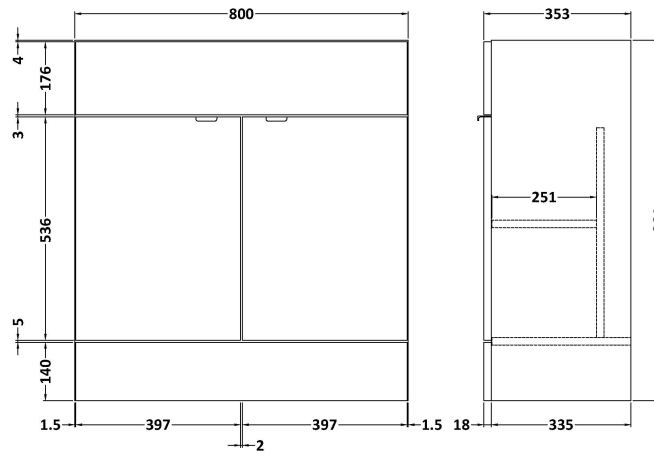

Sales Code: CBI428A

Description: 800mm Fd Vanity Unit & Basin

Packaging Details

Barcode: 5056211889632

Sales Code: OFG409

Description: 800 Vanity Unit (355mm Deep)

Product Dimensions

Height (mm):	864
Width (mm):	800
Depth (mm):	355
Nett Weight (kg):	24.5

Packaging Dimensions

Height (mm):	900
Width (mm):	825
Depth (mm):	375
Gross Weight (kg):	25

Packaging Data

Box Colour:	Brown Cardboard Box
Box Qty:	1
Label Size:	100 x 50
Label Colour:	White Label
Label Qty:	2

Sales Code: CBM315

Description: Ceramic Rear Tap Basin 805X360

Product Dimensions

Height (mm):	150
Width (mm):	805
Depth (mm):	360
Nett Weight (kg):	12

Packaging Dimensions

Height (mm):	855
Width (mm):	420
Depth (mm):	200
Gross Weight (kg):	12

Packaging Data

Box Colour:	Brown Cardboard Box - Printed
Box Qty:	1
Label Size:	100 x 50
Label Colour:	White Label
Label Qty:	2

Outer Box Dimensions (If Applicable)

Height (mm):	
Width (mm):	
Depth (mm):	
Gross Weight (kg):	
Barcode:	5056211875796