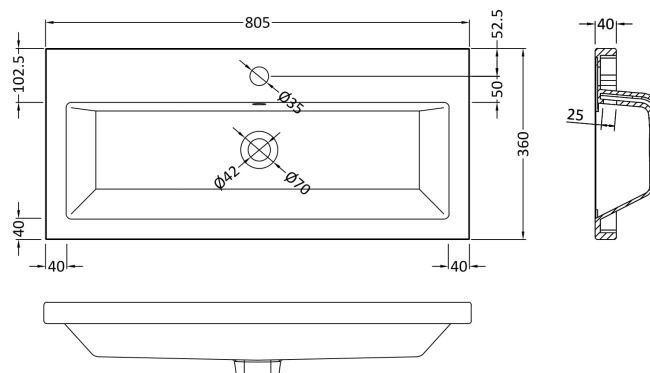

Sales Code: CBI428A

Description: 800mm Fd Vanity Unit & Basin

Packaging Details

Barcode: 5056211889632

Sales Code: OFG409

Description: 800 Vanity Unit (355mm Deep)

Product Dimensions

Height (mm):	864
Width (mm):	800
Depth (mm):	355
Nett Weight (kg):	24.5

Packaging Dimensions

Height (mm):	900
Width (mm):	825
Depth (mm):	375
Gross Weight (kg):	25

Packaging Data

Box Colour:	Brown Cardboard Box
Box Qty:	1
Label Size:	100 x 50
Label Colour:	White Label
Label Qty:	2

Outer Box Dimensions (If Applicable)

Height (mm):	
Width (mm):	
Depth (mm):	
Gross Weight (kg):	
Barcode:	5056211849896

Product Details

Country of Origin:	China
Fitting Instruction:	Yes
Certification:	FSC: Yes CE: N/A
Colour:	Gloss Grey Mist
Construction Method:	Cam & Wood Dowel
Construction Type:	Rigid
Cabinet Finish:	MFC Painted Gloss
Fascia Finish:	MFC Painted Gloss
Cabinet Thickness (mm):	16
Fascia Thickness (mm):	18
Drawer Included:	No
Drawer Type:	Not Applicable
No of Shelves:	1
Hinge Type:	95 Degree Clip-On Soft Close
Hinge Included:	Yes
Adjustable Legs:	No
Fixings Included:	Yes
Handle Style:	Contemporary
Handle Included:	Yes
Waste Shroud:	No
Handle Type:	Wrapover

Sales Code: CBM315

Description: Ceramic Rear Tap Basin 805X360

Product Dimensions

Height (mm):	150
Width (mm):	805
Depth (mm):	360
Nett Weight (kg):	12

Packaging Dimensions

Height (mm):	855
Width (mm):	420
Depth (mm):	200
Gross Weight (kg):	12