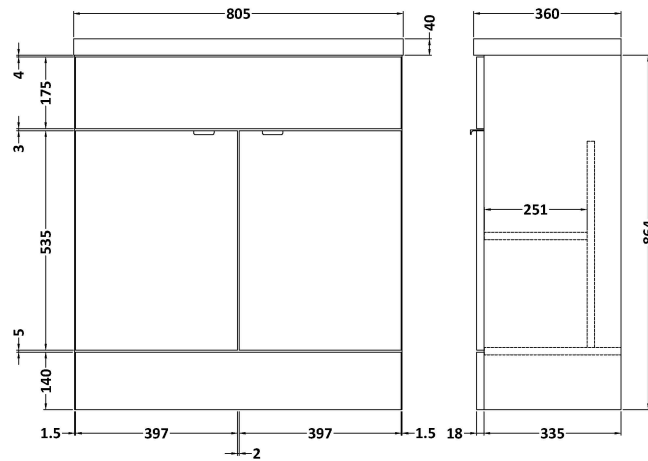

Sales Code: CBI428A

Description: 800mm Fd Vanity Unit & Basin

Packaging Details

Barcode: 5056211889632

Sales Code: OFG409

Description: 800 Vanity Unit (355mm Deep)

Product Dimensions

Height (mm):	864
Width (mm):	800
Depth (mm):	355
Nett Weight (kg):	24.5

Packaging Dimensions

Height (mm):	900
Width (mm):	825
Depth (mm):	375
Gross Weight (kg):	25

Packaging Data

Box Colour:	Brown Cardboard Box
Box Qty:	1
Label Size:	100 x 50
Label Colour:	White Label
Label Qty:	2

Sales Code: CBM315

Description: Ceramic Rear Tap Basin 805X360

Product Dimensions

Height (mm):	150
Width (mm):	805
Depth (mm):	360
Nett Weight (kg):	12

Packaging Dimensions

Height (mm):	855
Width (mm):	420
Depth (mm):	200
Gross Weight (kg):	12

Packaging Data

Box Colour:	Brown Cardboard Box - Printed
Box Qty:	1
Label Size:	100 x 50
Label Colour:	White Label
Label Qty:	2

Outer Box Dimensions (If Applicable)

Height (mm):	
Width (mm):	
Depth (mm):	
Gross Weight (kg):	
Barcode:	5056211875796