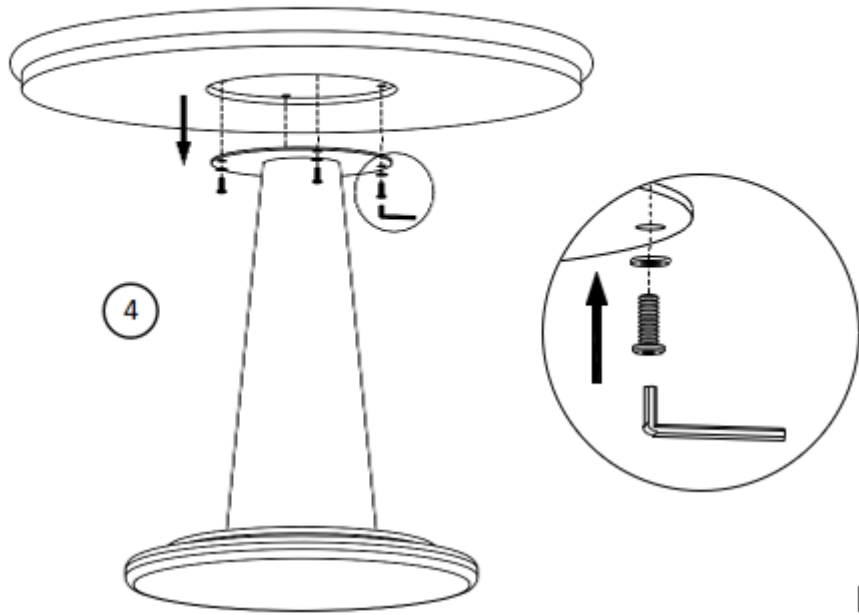

MOE'S

h o m e c o l l e c t i o n

ASSEMBLY INSTRUCTIONS.

ESME OUTDOOR DINING TABLE CREAM TOP

ESME OUTDOOR DINING TABLE CREAM BASE

SC-1005-05-A

SC-1005-05-B

Step 1

Step 2

3

4

2

1

Step 3

Step 4

PART AND HARDWARE.

Hardware List			
No	Description	Figure	Q'TY
1	Allen key M4		1
2	Hexagon Bolt M8x20		4
Parts List			
3			1
4			1

Step 1

Step 2

PART AND HARDWARE.

Hardware List			
No	Description	Figure	Q'TY
1	Allen key M4		1
2	Hexagon Bolt M8x20		4
Parts List			
3			1
4			1