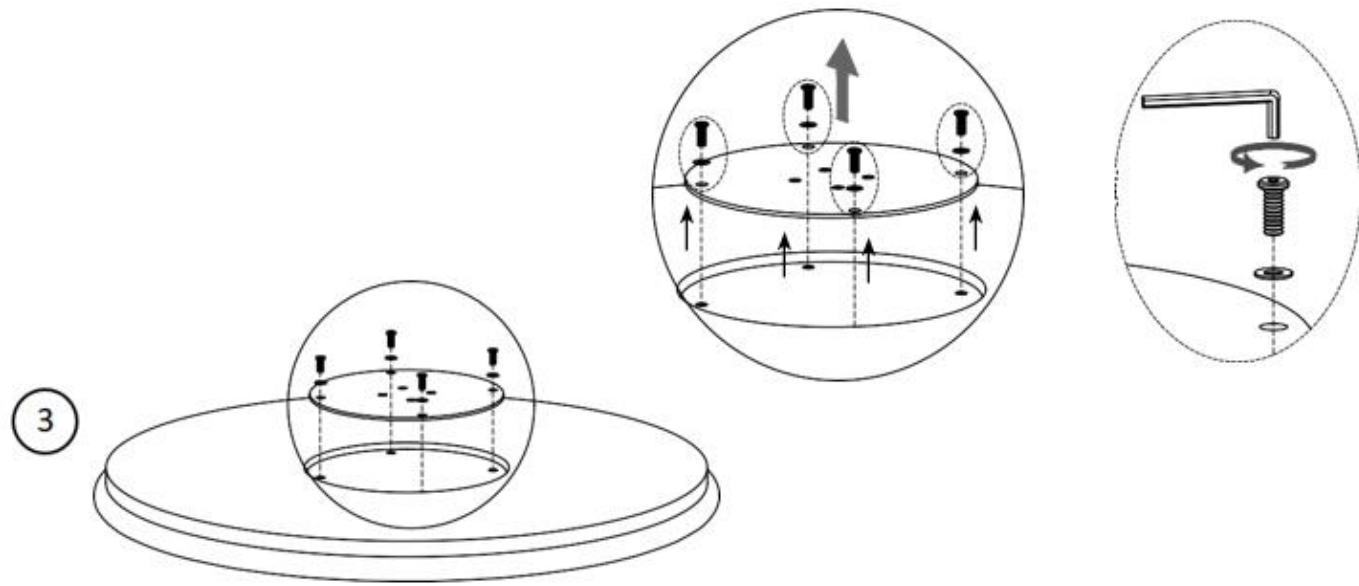

MOE'S

h o m e c o l l e c t i o n

ASSEMBLY INSTRUCTIONS.

ESME OUTDOOR DINING TABLE CREAM TOP

ESME OUTDOOR DINING TABLE CREAM BASE

SC-1005-05-A

SC-1005-05-B

Step 1

Step 2

3

4

2

1

Step 3

Step 4

PART AND HARDWARE.

Hardware List			
No	Description	Figure	Q'TY
1	Allen key M4		1
2	Hexagon Bolt M8x20		4
Parts List			
3			1
4			1

Step 1

Step 2

PART AND HARDWARE.

Hardware List			
No	Description	Figure	Q'TY
1	Allen key M4		1
2	Hexagon Bolt M8x20		4
Parts List			
3			1
4			1