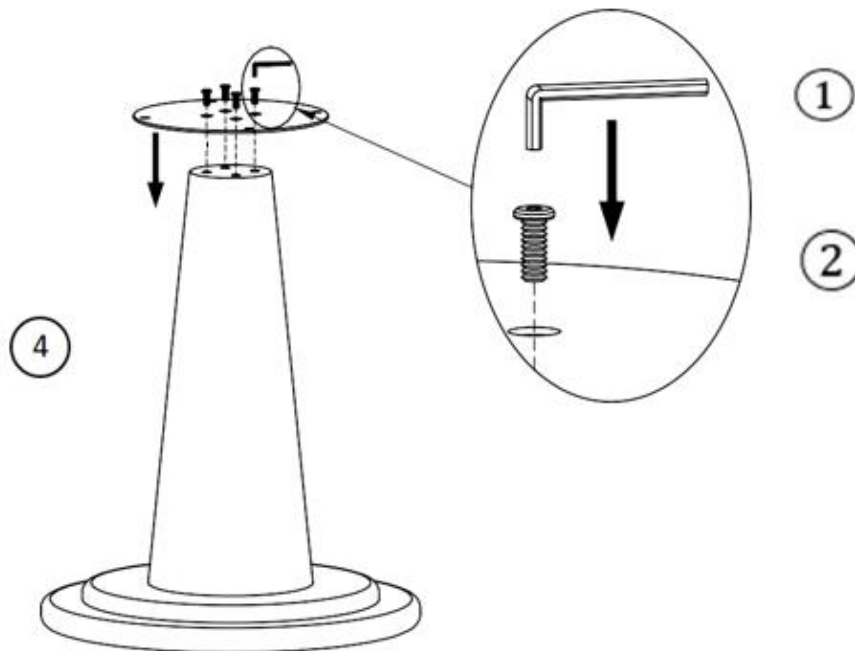

MOE'S

h o m e c o l l e c t i o n

ASSEMBLY INSTRUCTIONS.

ESME OUTDOOR DINING TABLE CREAM TOP

ESME OUTDOOR DINING TABLE CREAM BASE

SC-1005-05-A

SC-1005-05-B

Step 1

Step 2

3

4

2

1

Step 3

Step 4

PART AND HARDWARE.

Hardware List			
No	Description	Figure	Q'TY
1	Allen key M4		1
2	Hexagon Bolt M8x20		4
Parts List			
3			1
4			1

Step 1

Step 2

PART AND HARDWARE.

Hardware List			
No	Description	Figure	Q'TY
1	Allen key M4		1
2	Hexagon Bolt M8x20		4
Parts List			
3			1
4			1