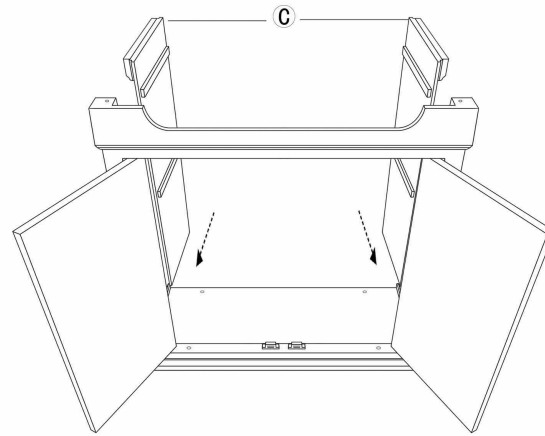

Assembly Instruction

ITEM # SW24L1671- Vintage Hollow Carved 2 Doors Cabinet

PARTS	A 	B 	C 	D 	E 	F 				
QTY	1	1	2	1	1	1				

PARTS	H1 	H2 	H3 	H4 						
QTY	8	8	4	1						

STEP 1

STEP 2

STEP 3

STEP 4