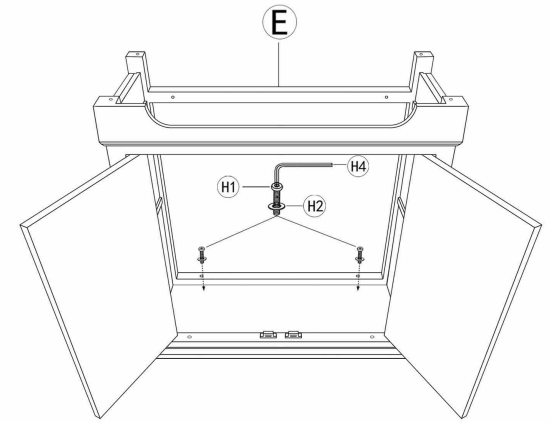

Assembly Instruction

ITEM # SW24L1671- Vintage Hollow Carved 2 Doors Cabinet

PARTS	A 	B 	C 	D 	E 	F 				
QTY	1	1	2	1	1	1				

PARTS	H1 	H2 	H3 	H4 						
QTY	8	8	4	1						

STEP 1

STEP 2

STEP 3

STEP 4