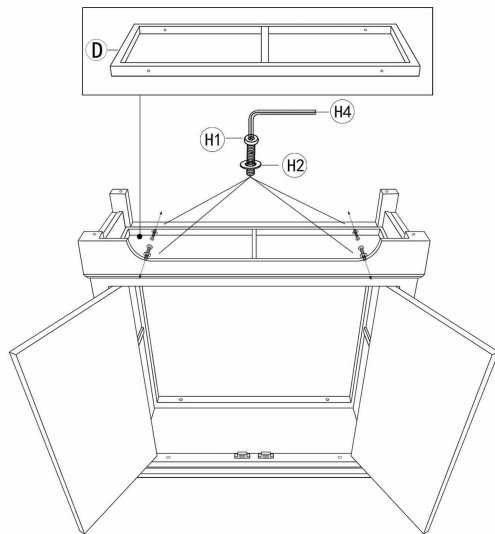

Assembly Instruction

ITEM # SW24L1671- Vintage Hollow Carved 2 Doors Cabinet

PARTS	A 	B 	C 	D 	E 	F 				
QTY	1	1	2	1	1	1				

PARTS	H1 	H2 	H3 	H4 						
QTY	8	8	4	1						

STEP 1

STEP 2

STEP 3

STEP 4