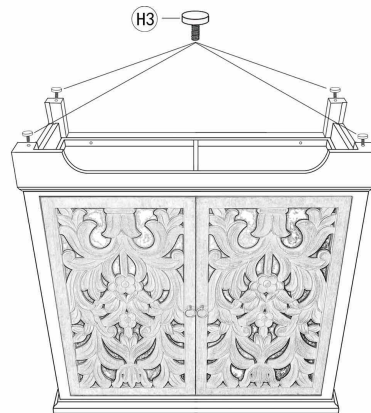

Assembly Instruction

ITEM # SW24L1671- Vintage Hollow Carved 2 Doors Cabinet

PARTS	A	B	C	D	E	F				
QTY	1	1	2	1	1	1				

PARTS	H1	H2	H3	H4						
QTY	8	8	4	1						

STEP 5