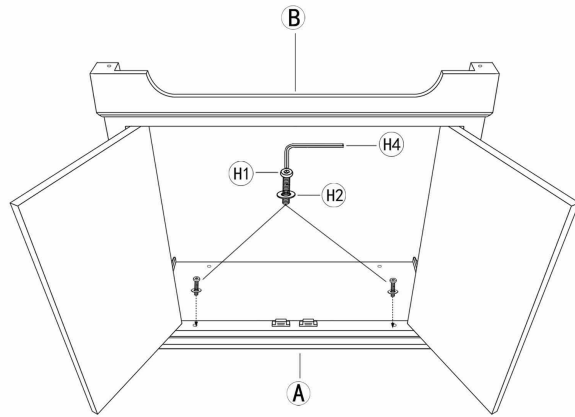

Assembly Instruction

ITEM # SW24L1671- Vintage Hollow Carved 2 Doors Cabinet

PARTS	A 	B 	C 	D 	E 	F 				
QTY	1	1	2	1	1	1				

PARTS	H1 	H2 	H3 	H4 						
QTY	8	8	4	1						

STEP 1

STEP 2

STEP 3

STEP 4