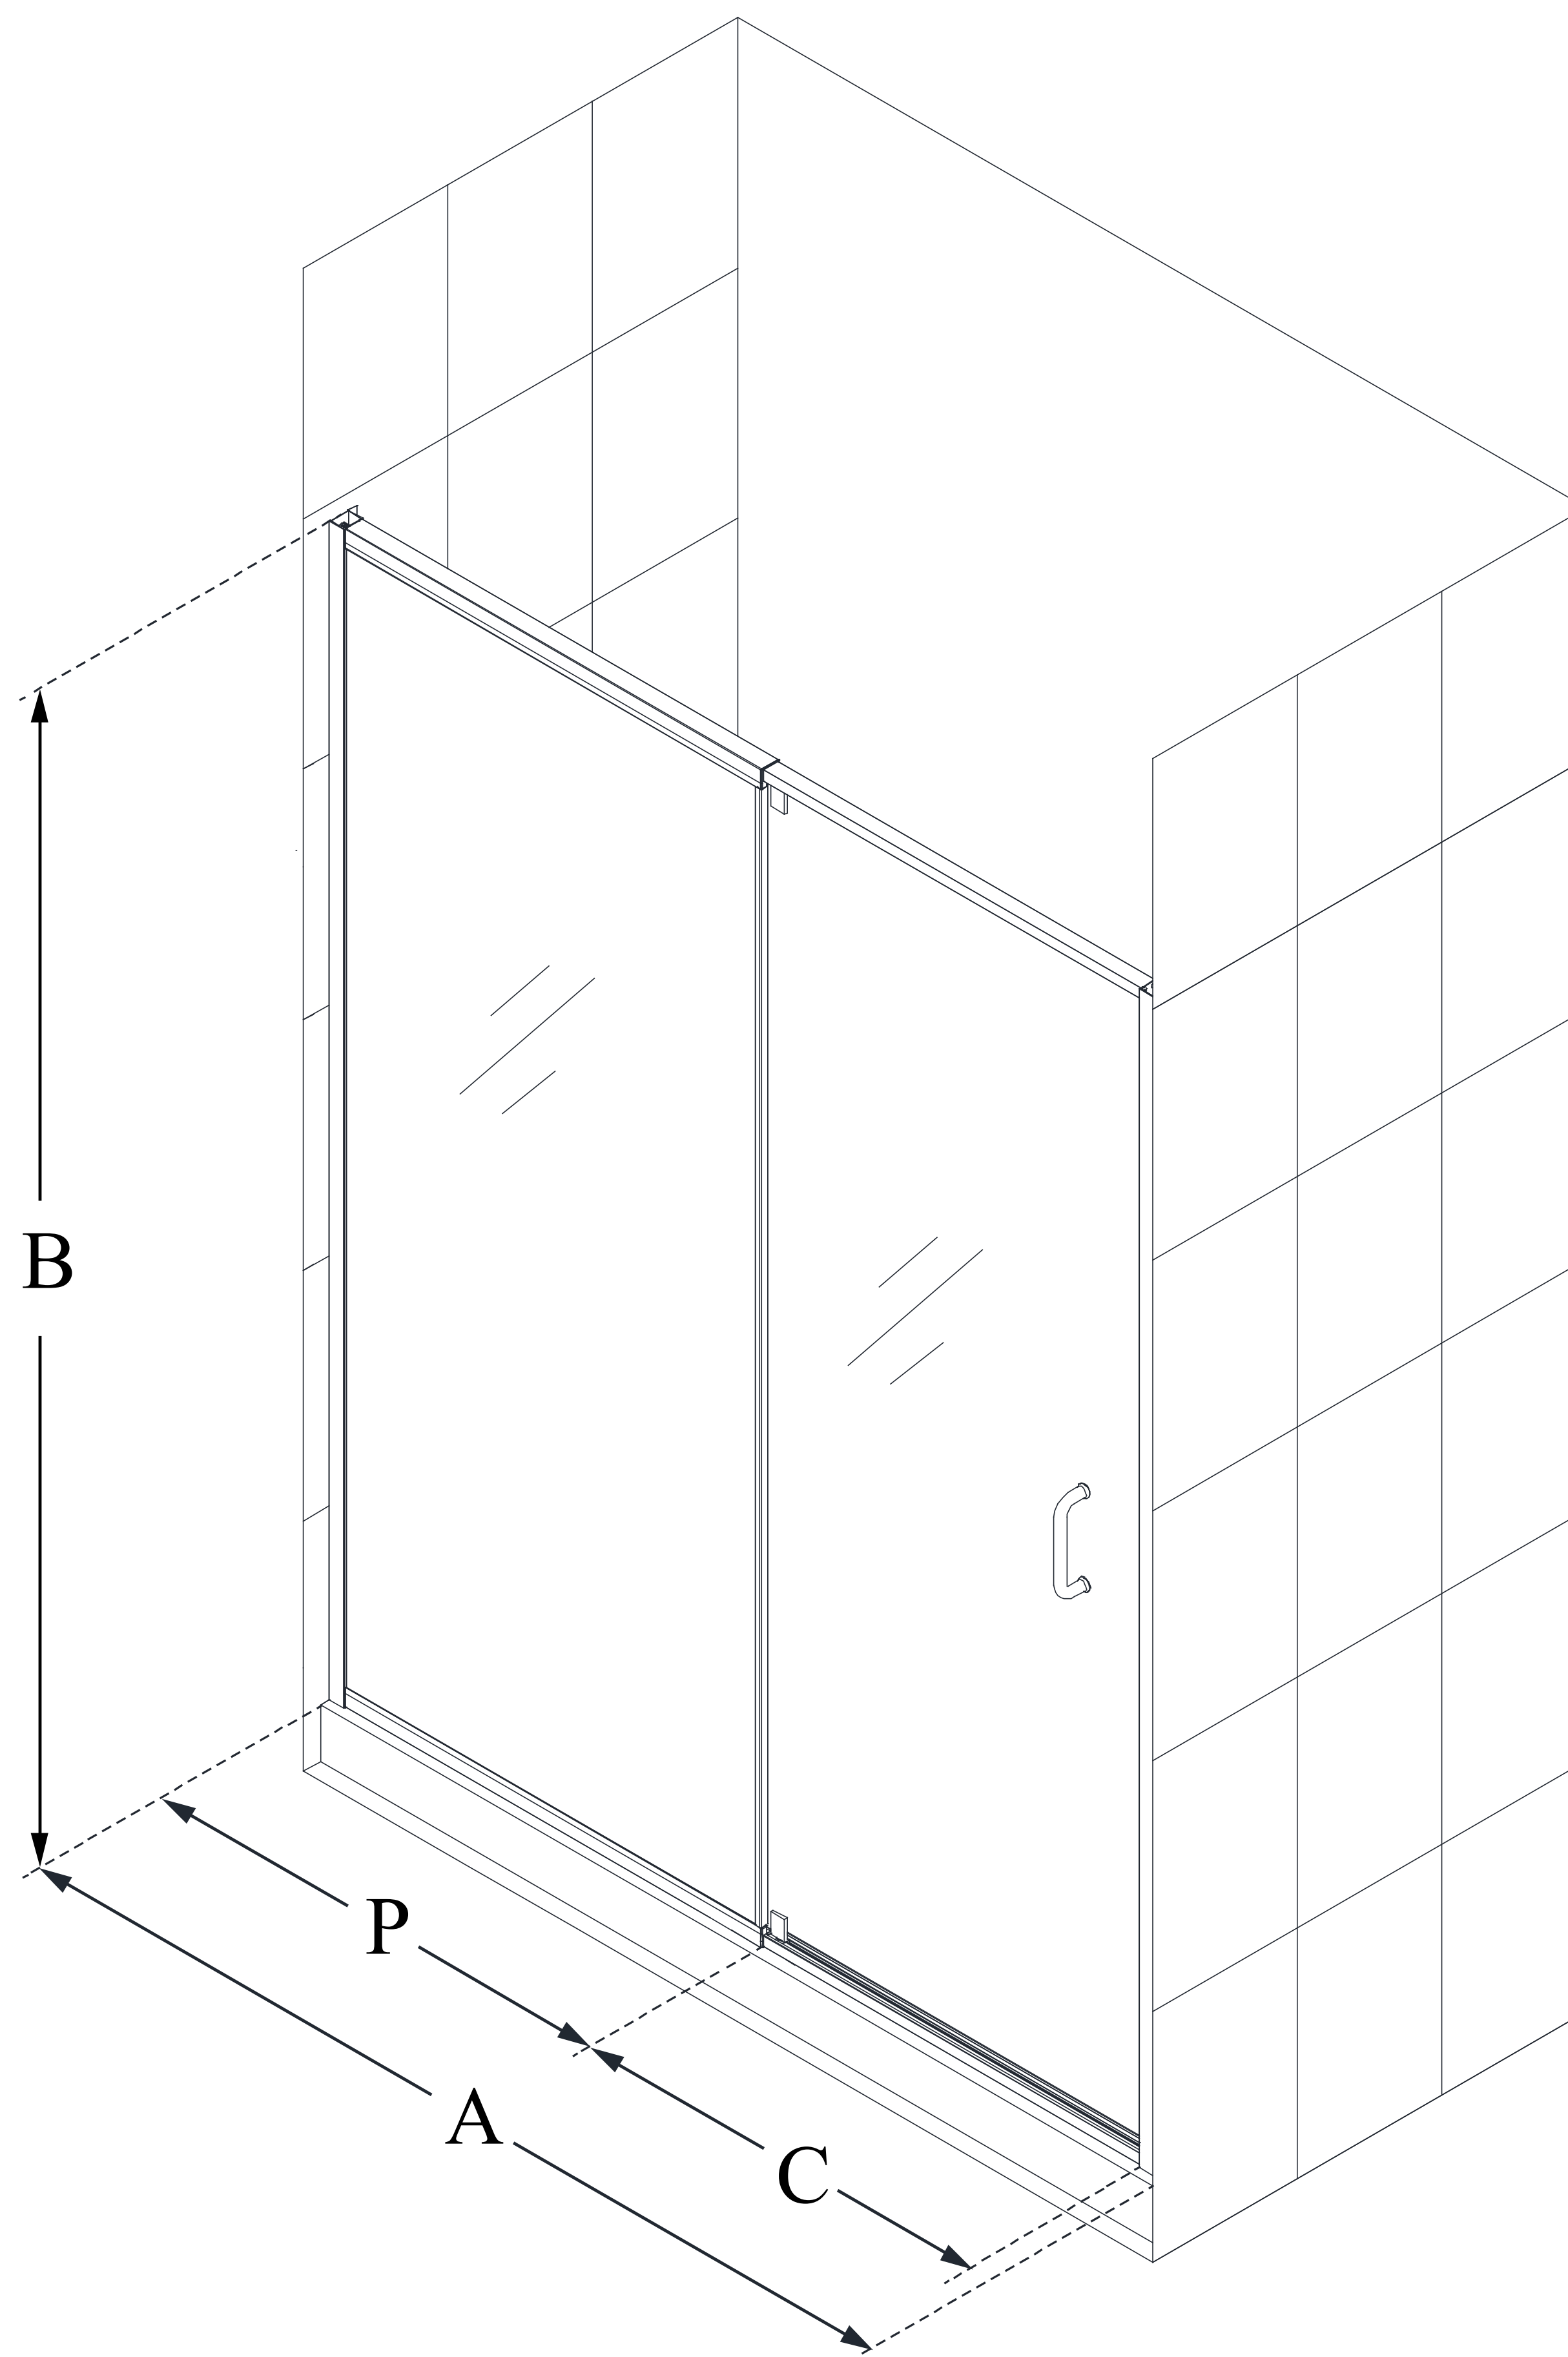

SHDR-22427200

FLEX

DreamLine Flex 38-42" W x 72" H
Frameless Pivot Shower Door

PIVOT DOOR

CONFIGURATION DIMENSIONS:

A: 38 - 42"

MODEL WIDTH

B: 72"

MODEL HEIGHT

C: 23"

ACCESS WIDTH

D: 29 3/8"

DOOR WIDTH

P: 18 3/8"

PIVOT PANEL WIDTH

DreamLine reserves the right to update or modify the hardware or materials pictured without prior notice for the purpose of product improvement and customer satisfaction.