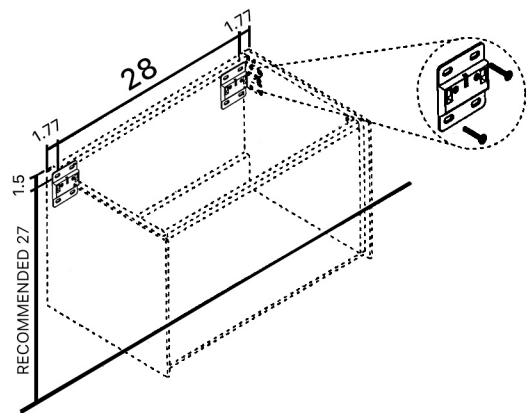

Category: Vanity  
Material: Wood + Crystal  
Dimensions: 32"(L) x 19"(W) x 18.1"(H)

Description: Luxury crystal bathroom vanity in silver finish

\*Numbers are in inches

# SCHEDA MONTAGGIO ASSEMBLY INSTRUCTIONS

Prastra per fissaggio a parete  
Wall-mounting plate

Stop per fissaggio a parete  
Plug for wall-mounting plate

①

Smontaggio Cassetto premendo leve di sgancio  
Disassemble drawer by pressing release clips