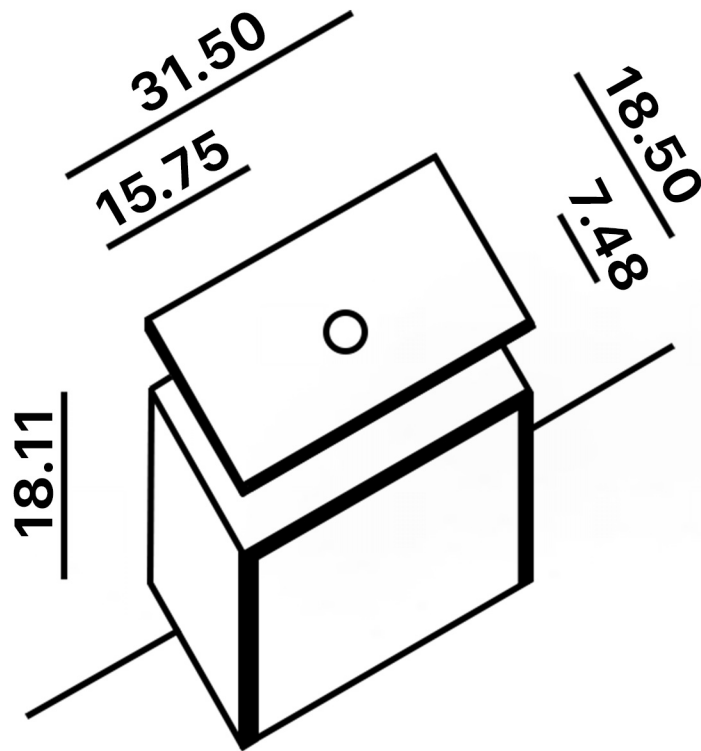

Category: Vanity  
Material: Wood + Crystal  
Dimensions: 32"(L) x 19"(W) x 18.1"(H)

Description: Luxury crystal bathroom vanity in silver finish

\*Numbers are in inches