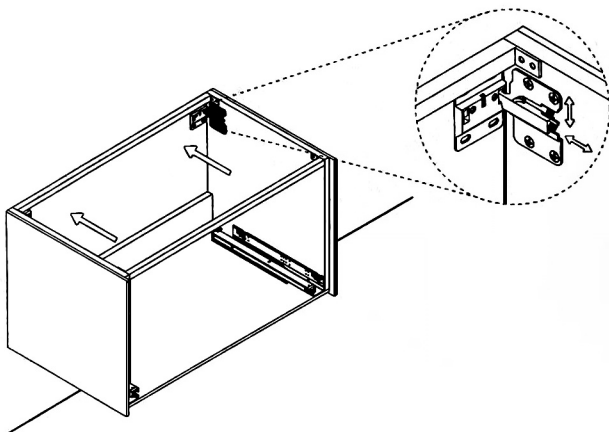

Category: Vanity  
Material: Wood + Crystal  
Dimensions: 32"(L) x 19"(W) x 18.1"(H)

Description: Luxury crystal bathroom vanity in silver finish

\*Numbers are in inches

# SCHEDA MONTAGGIO ASSEMBLY INSTRUCTIONS

Prastra per fissaggio a parete  
Wall-mounting plate

Stop per fissaggio a parete  
Plug for wall-mounting plate

①

Smontaggio Cassetto premendo leve di sgancio  
Disassemble drawer by pressing release clips

②

Fissaggio piastre a parete  
Plate fixing on wall

③

Ancoraggio e registrazione della consolle  
Unit anchoring and adjustment

④

installazione del piano ed inserimento  
del cassetto su guida  
Top board fixing on frame and drawer onto rails