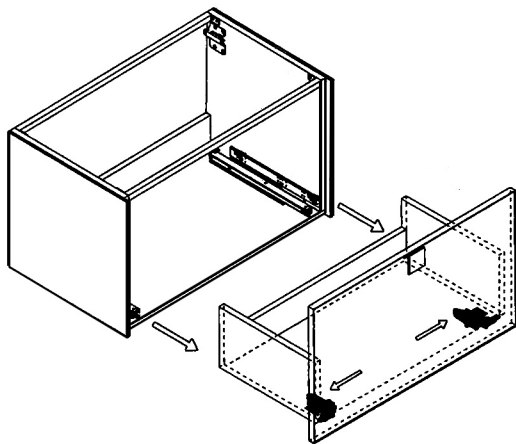

Category: Vanity  
Material: Wood + Crystal  
Dimensions: 32"(L) x 19"(W) x 18.1"(H)

Description: Luxury crystal bathroom vanity in silver finish

\*Numbers are in inches

# SCHEDA MONTAGGIO ASSEMBLY INSTRUCTIONS

Prastra per fissaggio a parete  
Wall-mounting plate

Stop per fissaggio a parete  
Plug for wall-mounting plate

①

Smontaggio Cassetto premendo leve di sgancio  
Disassemble drawer by pressing release clips