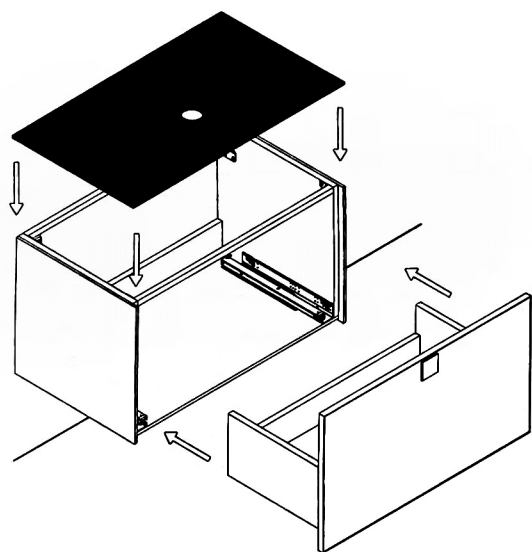

Category: Vanity  
Material: Wood + Crystal  
Dimensions: 32"(L) x 19"(W) x 18.1"(H)

Description: Luxury crystal bathroom vanity in silver finish

\*Numbers are in inches

# SCHEDA MONTAGGIO ASSEMBLY INSTRUCTIONS

Prastra per fissaggio a parete  
Wall-mounting plate

Stop per fissaggio a parete  
Plug for wall-mounting plate

①

Smontaggio Cassetto premendo leve di sgancio  
Disassemble drawer by pressing release clips

②

Fissaggio piastre a parete  
Plate fixing on wall

③

Ancoraggio e registrazione della consolle  
Unit anchoring and adjustment

④

installazione del piano ed inserimento  
del cassetto su guida  
Top board fixing on frame and drawer onto rails