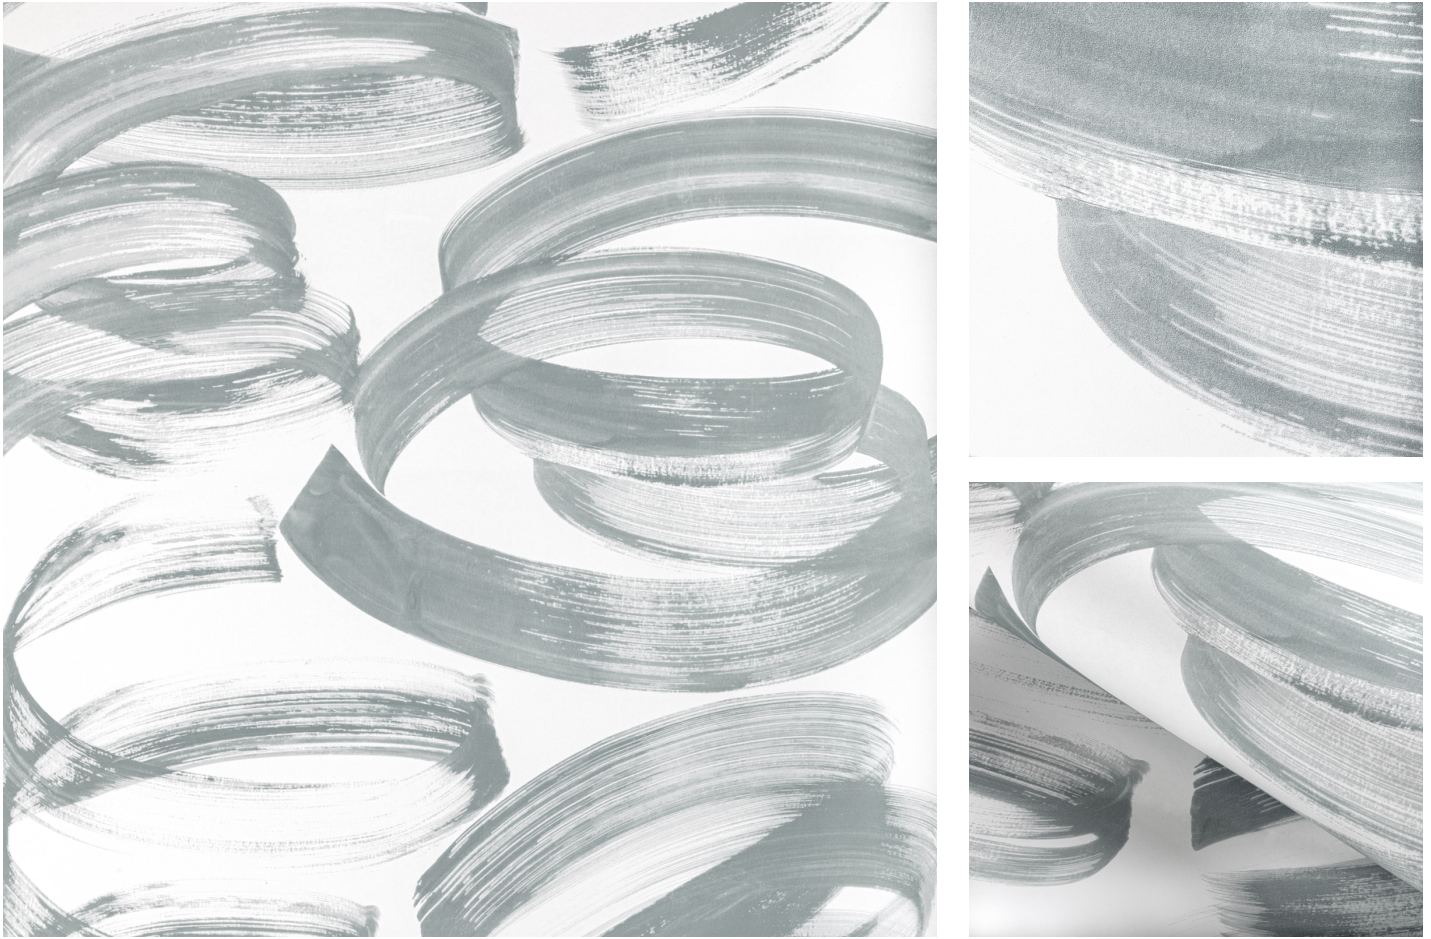

**Laryo Paper - Stone**  
SKU: GWP-3728.11.0

**LEE JOFA**

SKU: **GWP-3728.11.0**

Finish: **Pretrimmed**

Note: **Priced And Sold By The 11 Yard Roll**

Vertical Repeat: **39.5 in (100.33 cm)**

Repeat UOM: **in in (0 cm)**

Brand: **Lee Jofa Modern**

Railroaded: **No**

Width: **27.5 in (69.85 cm)**

Horizontal Repeat: **27.5 in (69.85 cm)**

Wallcovering Area: **75.63 Square Feet**

Composition: **Wood Pulp - 45%, Binder - 20%, Mineral Fillers - 20%, Polyester - 15%**