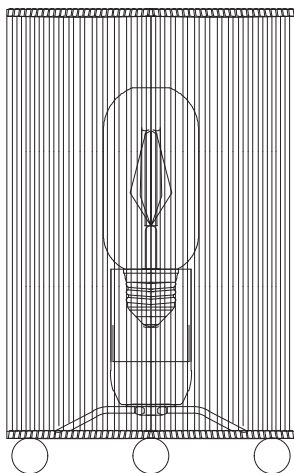

Table Lamp

Please pay attention to the warning signs
Read the instructions with caution before
operating and keep it properly

Warning

1. Before assembly, lay out all parts on a clean, flat surface and inspect each part for defects that may have occurred during shipping.
2. Inspect the wire insulation for any cuts, abrasions, or exposed copper that may have occurred during shipping. If there are any defects, DO NOT continue assembly. Please contact our customer service team immediately.
3. Consult a qualified electrician if you have any electrical questions.
4. To reduce the likelihood of tipping over, we recommend placing the lamp behind furniture and keeping children and pets away.
5. Never drape clothes over the lamp.
6. To prevent children from suffocating and choking, keep them away from packing materials.
7. Please keep this manual and pass it along when transferring the product.

Specifications

- Product Height: 8.1 in (20.5cm)
- Wire Length: 65 in (165 cm)
- Input Voltage: 120Vac 60Hz
- Max.Load Power: LED Bulb 12W or Incandescent Bulb 60W
- Socket Type: Standard Medium E26
- Bulb: 4 W - 2400 K