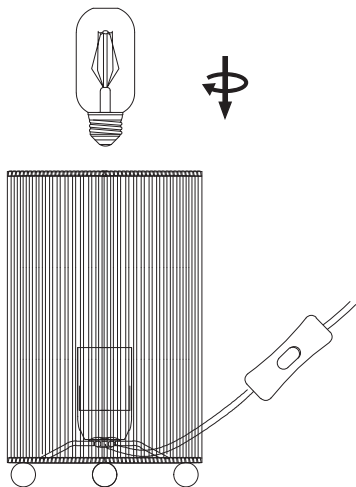

Assembly Instructions

One-Year Limited Warranty

We provide a one-year warranty for materials and workmanship from the date of purchase. Please note that the warranty does not cover damage caused by personal misuse or improper installation. Kindly attach your Order ID and Name so that our dedicated customer service team can assist you more efficiently.