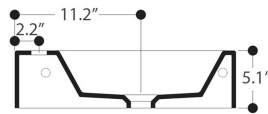

Collection Hox	Model Hox Medium 50R	Dimensions Metric <i>1 inch = 2.54 cm</i> <i>1 inch = 25.4 mm</i>	 1051 Lea Drive - Collegeville, PA 19426 Tel. 215 513 9400 - Fax 610 831 0215 www.ws bathcollections.com - info@ws bathcollections.com
----------------------------	----------------------------------	---	---

Hox Medium 50R

Collection
Hox

Model |
Hox Medium 50R

Dimensions Metric
1 inch = 2.54 cm
1 inch = 25.4 mm

WS BATH
COLLECTIONS

1051 Lea Drive - Collegeville, PA 19426
Tel. 215 513 9400 - Fax 610 831 0215
www.ws bathcollections.com - info@ws bathcollections.com

Bolts

Silicone (optional)

Collection
Hox

Model |
Hox Medium 50R

Dimensions Metric
1 inch = 2.54 cm
1 inch = 25.4 mm

WS®
BATH
COLLECTIONS

1051 Lea Drive - Collegeville, PA 19426
Tel. 215 513 9400 - Fax 610 831 0215
www.ws bathcollections.com - info@ws bathcollections.com