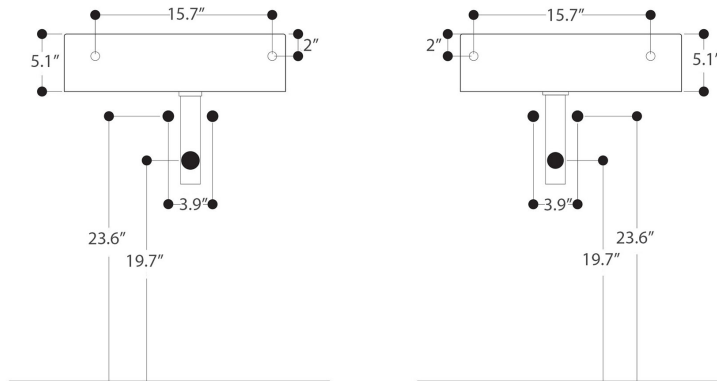

Related Items:

- WSBC 00076 | Push Waste Drain
- WSBC 53922 | Decorative Trap

Finishes:

 Ceramic White

SKU# | Options:

- Hox Medium 50R | Ceramic White

* WS Bath Collections reserves the right to revise dimensions or information on this sheet without notice

Collection Hox	Model Hox Medium 50R	Dimensions Metric <i>1 inch = 2.54 cm</i> <i>1 inch = 25.4 mm</i>	 1051 Lea Drive - Collegeville, PA 19426 Tel. 215 513 9400 - Fax 610 831 0215 www.ws bathcollections.com - info@ws bathcollections.com
----------------------------	----------------------------------	---	---

Hox Medium 50R

Collection
Hox

Model |
Hox Medium 50R

Dimensions Metric
1 inch = 2.54 cm
1 inch = 25.4 mm

WS BATH
COLLECTIONS

1051 Lea Drive - Collegeville, PA 19426
Tel. 215 513 9400 - Fax 610 831 0215
www.ws bathcollections.com - info@ws bathcollections.com

Bolts

Silicone (optional)

Collection
Hox

Model |
Hox Medium 50R

Dimensions Metric
1 inch = 2.54 cm
1 inch = 25.4 mm

WS®
BATH
COLLECTIONS

1051 Lea Drive - Collegeville, PA 19426
Tel. 215 513 9400 - Fax 610 831 0215
www.ws bathcollections.com - info@ws bathcollections.com