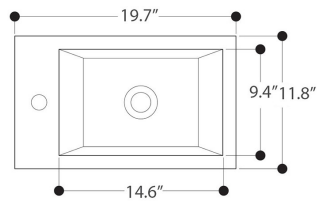

Related Items:

- WSBC 00076 | Push Waste Drain
- WSBC 53922 | Decorative Trap

Finishes:

 Ceramic White

SKU# | Options:

- Hox Medium 50R | Ceramic White

* WS Bath Collections reserves the right to revise dimensions or information on this sheet without notice

Collection Hox	Model Hox Medium 50R	Dimensions Metric <i>1 inch = 2.54 cm</i> <i>1 inch = 25.4 mm</i>	 1051 Lea Drive - Collegeville, PA 19426 Tel. 215 513 9400 - Fax 610 831 0215 www.ws bathcollections.com - info@ws bathcollections.com
----------------------------	----------------------------------	---	---

Hox Medium 50R

Collection
Hox

Model |
Hox Medium 50R

Dimensions Metric
1 inch = 2.54 cm
1 inch = 25.4 mm

WS BATH
COLLECTIONS

1051 Lea Drive - Collegeville, PA 19426
Tel. 215 513 9400 - Fax 610 831 0215
www.ws bathcollections.com - info@ws bathcollections.com

Bolts

Silicone (optional)

Collection
Hox

Model |
Hox Medium 50R

Dimensions Metric
1 inch = 2.54 cm
1 inch = 25.4 mm

WS®
BATH
COLLECTIONS

1051 Lea Drive - Collegeville, PA 19426
Tel. 215 513 9400 - Fax 610 831 0215
www.ws bathcollections.com - info@ws bathcollections.com