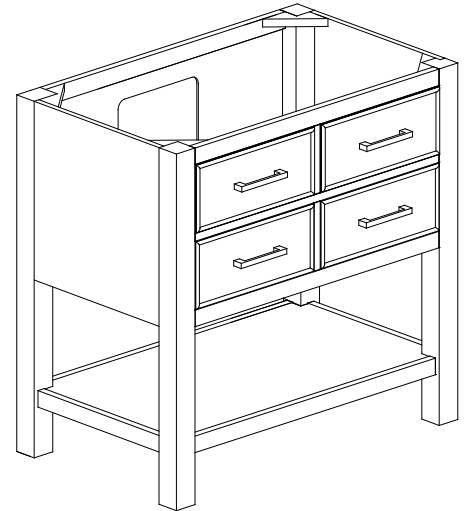

Features

- Solid poplar frame and birch veneer plywood
- 2 soft-close drawer
- Brushed nickel finished hardware
- Adjustable height levelers
- Under counter application

Colors / Finishes

- Chilled Gray
- White

Nominal Dimension

- 36W x 21.5D x 34H (inches)

Related Items

Mirror

Vanity Top

Sink

Product Diagrams