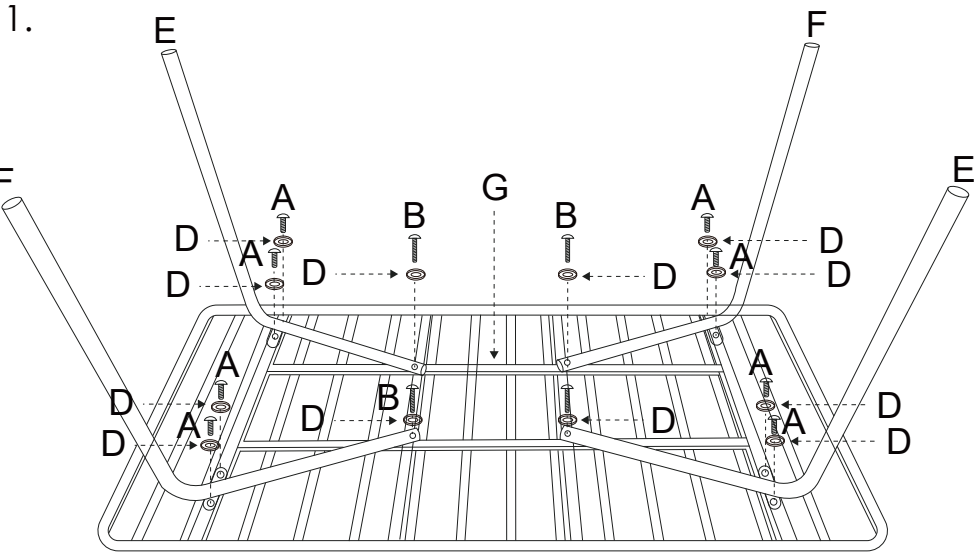

Assembly Instructions

Rosco-63 Outdoor Table

PLEASE NOTE: Check that you have received all components and hardware before assembling. If you are missing any parts, contact your retailer.

A(8pcs)

B(4pcs)

C(1pc)

D(12pcs)

E(2pcs)

F(2pcs)

G(1pc)

During assembly, hand tighten screws only. When the screws are in place, tighten completely.