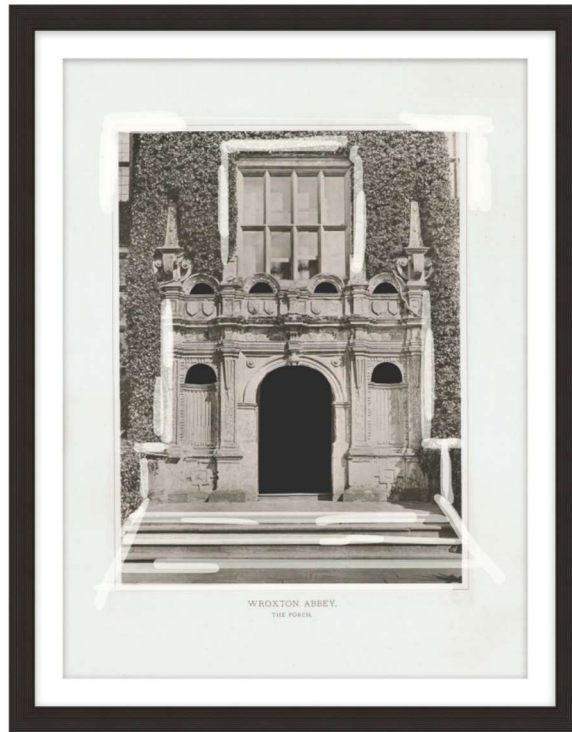

THEODORE ALEXANDER

Architecture Plate Columns 2

D3094S61864-5120

Wood Frame

Textured Paper - Single Matboard

M5 - White Smooth + White Core Width: 1"

F1322 - Black Cap Frame - Width: 1.625

W 26¼ x D 0¾ x H 33¼ inches

Material(s):

Collection: Art by TA

Style: Modern / Formal Modern

Type: Décor / Wall Art