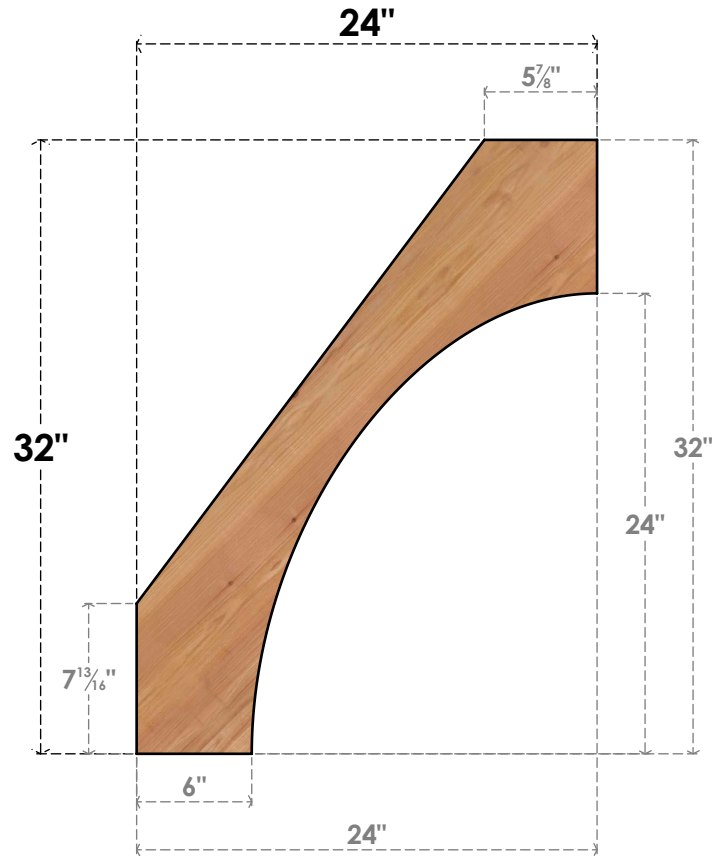

BRC04X24X32WTL00SWR

3 1/2"W X 24"D X 32"H WESTLAKE SMOOTH BRACE, WESTERN RED CEDAR

SIDE

FRONT

EKENA MILLWORK
 2300 WEST MAIN ST.
 CLARKSVILLE, TX 75426
 TOLL FREE: 866-607-0453
 WWW.EKENAMILLWORK.COM

NOTES