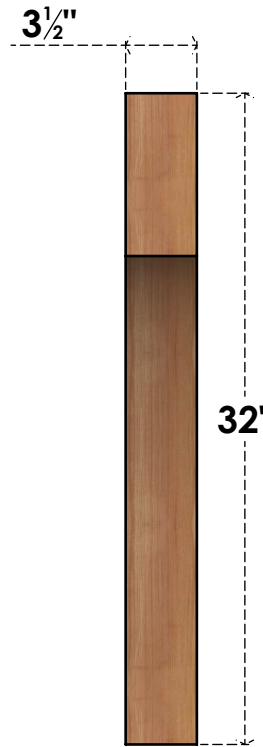

BRC04X24X32WTL00SWR

3 1/2"W X 24"D X 32"H WESTLAKE SMOOTH BRACE, WESTERN RED CEDAR

SIDE

FRONT

EKENA MILLWORK
 2300 WEST MAIN ST.
 CLARKSVILLE, TX 75426
 TOLL FREE: 866-607-0453
 WWW.EKENAMILLWORK.COM

NOTES

1. INSTALLATION TO BE COMPLETED IN ACCORDANCE WITH MANUFACTURER'S SPECIFICATIONS.
2. DRAWING MAY NOT BE TO SCALE
3. THIS DRAWING IS INTENDED FOR DESIGN AND PLANNING PURPOSES ONLY.
4. ALL INFORMATION CONTAINED HEREIN WAS CURRENT AT THE TIME OF DEVELOPMENT BUT MUST BE REVIEWED AND APPROVED BY THE PRODUCT MANUFACTURER TO BE CONSIDERED ACCURATE.
5. PRODUCTS ARE NOT KILN DRIED. THIS ITEM IS UNIQUE AND WILL CONTAIN THE NATURAL VARIATIONS THAT THE WOOD SPECIES OFFERS. THIS MAY RESULT IN VARIATIONS UP TO 1/4"