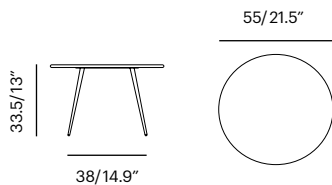

Eclipse series

Eclipse Chair
Cushions / Pillows

Eclipse Side Table

Eclipse Bar / Counter
Eclipse Pads

2019-20 Price List
MSRP

Collection	Description	SKU	Materials	Unit Price
Eclipse Chair -new	Eclipse Chair Alumunium 64 x 62 x 74 cm Seat D: 19.3" Arm H: 29.1"	ecl 15.8 lbs/0.34 m ³ 	Frame Color Ropetek® Flat	695,00 

Frame Options

Available in 19 PC Colors with
Lebello Ropetek® Flat

Cushions/Pillows -new For Eclipse Chair Foam Insert All cushions features Quick Dry Foam Available in 4 fabrics groups	Seat Cushions 49.5 x 49 x 5 cm COM: 0.60 sqm	ecl-c-g2 ecl-c-g3 ecl-c-g4 ecl-c-g5	Fabric G2 Fabric G3 Fabric G4 Fabric G5	75,00 105,00 122,00 140,00	
	Fabric G4/G5 An exclusive fabric line designed by Lebello Made in Italy	Back Pillow 45 x 25 x 4 cm COM: 0.50 sqm	ecl-cb-g2 ecl-cb-g3 ecl-cb-g4 ecl-cb-g5	Fabric G2 Fabric G3 Fabric G4 Fabric G5	45,00 62,00 75,00 86,00

Eclipse Side Table -new	Eclipse Side Table Alumunium Table H : 33.5/13" Diameter : 55/21.5"	ecl-st 9.0 lbs/0.21 m ³ 	Frame Color	450,00 
--	---	---	-------------	---

2019-20 Price List
MSRP

Collection	Description	SKU	Materials	Unit Price
Eclipse Bar Stool -new Counter Stool Frame Options Available in 19 PC Colors with Lebello Ropetek® Flat	Eclipse Bar Stool Aluminium 60 x 58 x 97 cm Seat H: 30"	ecl-30 - lbs/- m³ 	Frame Color Ropetek® Flat	745,00 

Eclipse Counter Stool Aluminium 60 x 58 x 82 cm Seat H: 24"	ecl-24 - lbs/- m³	Frame Color Ropetek® Flat	730,00
---	-----------------------------	------------------------------	---------------

Eclipse Pads -new Seat Pads Foam Insert Contain recycled foam Available in 4 fabrics groups Fabric G4/G5 An exclusive fabric line designed by Lebello Made in Italy	Seat Pads 47.5 x 45 x 2 cm COM: 0.55 sqm	ecl-p-g2 ecl-p-g3 ecl-p-g4 ecl-p-g5	Fabric G2 Fabric G3 Fabric G4 Fabric G5	64,00 80,00 94,50 118,00 
--	---	--	--	---