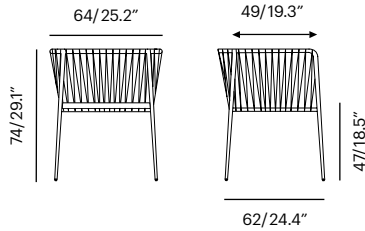

Eclipse series

Eclipse Chair
Cushions / Pillows

Eclipse Side Table

Eclipse Bar / Counter
Eclipse Pads

2019-20 Price List
MSRP

Collection	Description	SKU	Materials	Unit Price
Eclipse Chair -new	Eclipse Chair Alumunium 64 x 62 x 74 cm Seat D: 19.3" Arm H: 29.1"	ecl 15.8 lbs/0.34 m ³ 	Frame Color Ropetek® Flat	695,00 

Frame Options

Available in 19 PC Colors with
Lebello Ropetek® Flat

Cushions/Pillows -new For Eclipse Chair Foam Insert All cushions features Quick Dry Foam Available in 4 fabrics groups	Seat Cushions 49.5 x 49 x 5 cm COM: 0.60 sqm	ecl-c-g2 ecl-c-g3 ecl-c-g4 ecl-c-g5	Fabric G2 Fabric G3 Fabric G4 Fabric G5	75,00 105,00 122,00 140,00	
	Fabric G4/G5 An exclusive fabric line designed by Lebello Made in Italy	Back Pillow 45 x 25 x 4 cm COM: 0.50 sqm	ecl-cb-g2 ecl-cb-g3 ecl-cb-g4 ecl-cb-g5	Fabric G2 Fabric G3 Fabric G4 Fabric G5	45,00 62,00 75,00 86,00

Eclipse Side Table -new	Eclipse Side Table Alumunium Table H : 33.5/13" Diameter : 55/21.5"	ecl-st 9.0 lbs/0.21 m ³ 	Frame Color	450,00 
--	---	---	-------------	---

2019-20 Price List
MSRP

Collection	Description	SKU	Materials	Unit Price
Eclipse Bar Stool -new Counter Stool Frame Options Available in 19 PC Colors with Lebello Ropetek® Flat	Eclipse Bar Stool Aluminium 60 x 58 x 97 cm Seat H: 30"	ecl-30 - lbs/- m³ 	Frame Color Ropetek® Flat	745,00 

Eclipse Counter Stool Aluminium 60 x 58 x 82 cm Seat H: 24"	ecl-24 - lbs/- m³	Frame Color Ropetek® Flat	730,00
---	-----------------------------	------------------------------	---------------

Eclipse Pads -new Seat Pads Foam Insert Contain recycled foam Available in 4 fabrics groups Fabric G4/G5 An exclusive fabric line designed by Lebello Made in Italy	Seat Pads 47.5 x 45 x 2 cm COM: 0.55 sqm	ecl-p-g2 ecl-p-g3 ecl-p-g4 ecl-p-g5	Fabric G2 Fabric G3 Fabric G4 Fabric G5	64,00 80,00 94,50 118,00 
--	---	--	--	---