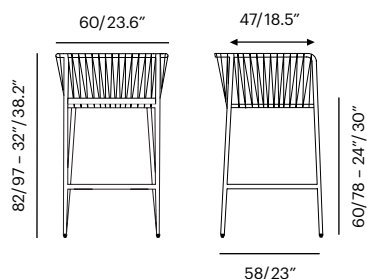

Eclipse series

Eclipse Chair
Cushions / Pillows

Eclipse Side Table

Eclipse Bar / Counter
Eclipse Pads

2019-20 Price List
MSRP

Collection	Description	SKU	Materials	Unit Price
Eclipse Chair -new	Eclipse Chair Alumunium 64 x 62 x 74 cm Seat D: 19.3" Arm H: 29.1"	ecl 15.8 lbs/0.34 m ³ 	Frame Color Ropetek® Flat	695,00 

Frame Options

Available in 19 PC Colors with
Lebello Ropetek® Flat

Cushions/Pillows -new For Eclipse Chair Foam Insert All cushions features Quick Dry Foam Available in 4 fabrics groups	Seat Cushions 49.5 x 49 x 5 cm COM: 0.60 sqm	ecl-c-g2 ecl-c-g3 ecl-c-g4 ecl-c-g5	Fabric G2 Fabric G3 Fabric G4 Fabric G5	75,00 105,00 122,00 140,00	
	Fabric G4/G5 An exclusive fabric line designed by Lebello Made in Italy	Back Pillow 45 x 25 x 4 cm COM: 0.50 sqm	ecl-cb-g2 ecl-cb-g3 ecl-cb-g4 ecl-cb-g5	Fabric G2 Fabric G3 Fabric G4 Fabric G5	45,00 62,00 75,00 86,00

Eclipse Side Table -new	Eclipse Side Table Alumunium Table H : 33.5/13" Diameter : 55/21.5"	ecl-st 9.0 lbs/0.21 m ³ 	Frame Color	450,00 
--	---	---	-------------	---

2019-20 Price List
MSRP

Collection	Description	SKU	Materials	Unit Price
Eclipse Bar Stool -new Counter Stool Frame Options Available in 19 PC Colors with Lebello Ropetek® Flat	Eclipse Bar Stool Aluminium 60 x 58 x 97 cm Seat H: 30"	ecl-30 - lbs/- m³ 	Frame Color Ropetek® Flat	745,00 

Eclipse Counter Stool Aluminium 60 x 58 x 82 cm Seat H: 24"	ecl-24 - lbs/- m³	Frame Color Ropetek® Flat	730,00
---	-----------------------------	------------------------------	---------------

Eclipse Pads -new Seat Pads Foam Insert Contain recycled foam Available in 4 fabrics groups Fabric G4/G5 An exclusive fabric line designed by Lebello Made in Italy	Seat Pads 47.5 x 45 x 2 cm COM: 0.55 sqm	ecl-p-g2 ecl-p-g3 ecl-p-g4 ecl-p-g5	Fabric G2 Fabric G3 Fabric G4 Fabric G5	64,00 80,00 94,50 118,00 
--	---	--	--	---