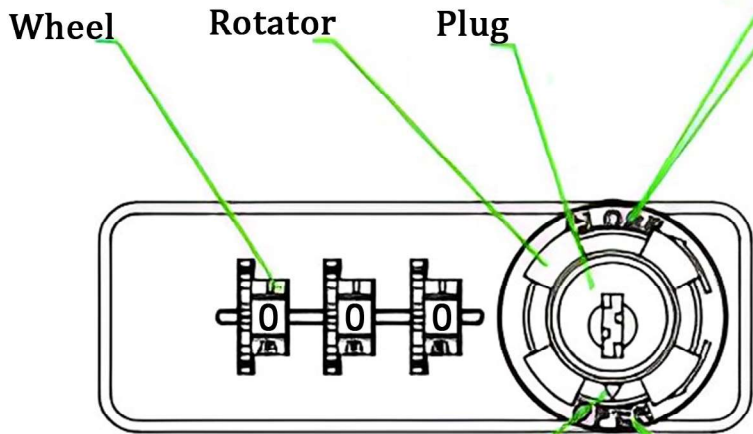

CLOSE

1 Original Passord:000

Indieator

OPEN

2 How to set up new password

You can set up any password at open situation, eg, 168

180°

After setting up own password, rotate handle 180° CCW, clutter the password

3 How to find out your forgotton password

If you forget the password, you can find out it by key:

1. Insert the key into the plug;
2. Rotate the key 180° CW;
3. Slide the rolling wheel one by one, till the wheel can move, that's the password you forgot;
4. Rotate the key 180° CW, take out the key.