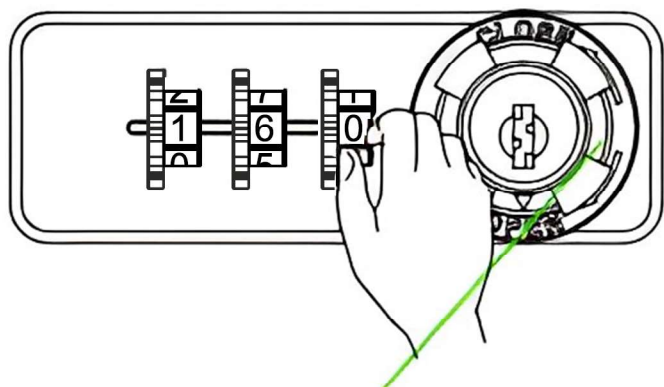

CLOSE

1 Original Passord:000

Indieator

OPEN

2 How to set up new password

You can set up any password at open situation, eg, 168

180°

After setting up own password, rotate handle 180° CCW, clutter the password

3 How to find out your forgotton password

If you forget the password, you can find out it by key:

1. Insert the key into the plug;
2. Rotate the key 180° CW;
3. Slide the rolling wheel one by one, till the wheel can move, that's the password you forgot;
4. Rotate the key 180° CW, take out the key.