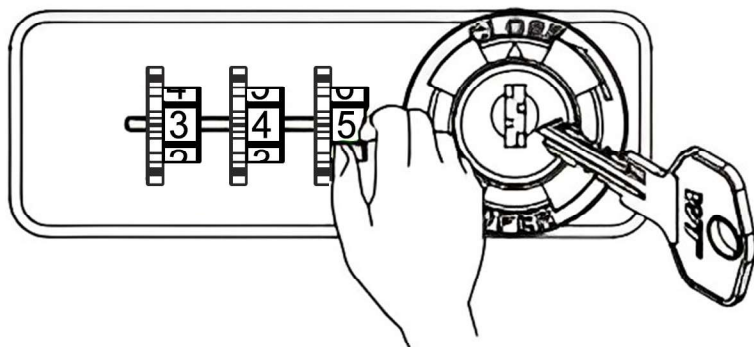

CLOSE

1 Original Passord:000

Indieator

OPEN

2 How to set up new password

You can set up any password at open situation, eg, 168

180°

After setting up own password, rotate handle 180° CCW, clutter the password

3 How to find out your forgotton password

If you forget the password, you can find out it by key:

1. Insert the key into the plug;
2. Rotate the key 180° CW;
3. Slide the rolling wheel one by one, till the wheel can move, that's the password you forgot;
4. Rotate the key 180° CW, take out the key.