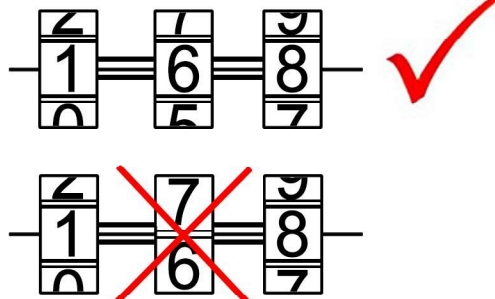

CLOSE

1 Original Passord:000

Indieator

OPEN

2 How to set up new password

You can set up any password at open situation, eg, 168

180°

After setting up own password, rotate handle 180° CCW, clutter the password

3 How to find out your forgotton password

If you forget the password, you can find out it by key:

1. Insert the key into the plug;
2. Rotate the key 180° CW;
3. Slide the rolling wheel one by one, till the wheel can move, that's the password you forgot;
4. Rotate the key 180° CW, take out the key.