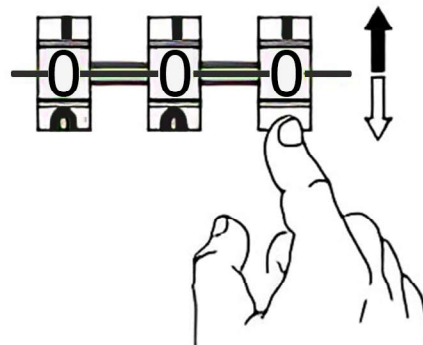

CLOSE

1 Original Passord:000

Indieator

OPEN

2 How to set up new password

You can set up any password at open situation, eg, 168

180°

After setting up own password, rotate handle 180° CCW, clutter the password

3 How to find out your forgotton password

If you forget the password, you can find out it by key:

1. Insert the key into the plug;
2. Rotate the key 180° CW;
3. Slide the rolling wheel one by one, till the wheel can move, that's the password you forgot;
4. Rotate the key 180° CW, take out the key.