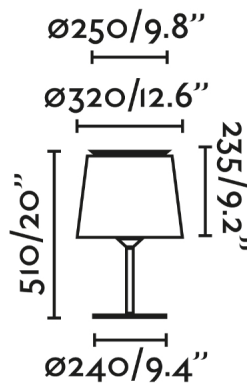

SAVOY is a white table lamp with textile white shade of indoor lamps designed by Isaac Piñeiro. Their structure is characterized by the arch located on the upper part where the light is reflected, creating a pretty reflection.

General characteristics

Fixation	Table
voltage	120V
Hertz	60Hz
Cable length	0.02 ft
Switch type	On/Off
Max. Power	15W

Material

Body/Structure	Steel
Screen	Textile

Finish

Body/Structure	White
Screen	White
Location	Dry locations only
US Certification	Portátiles ETLus