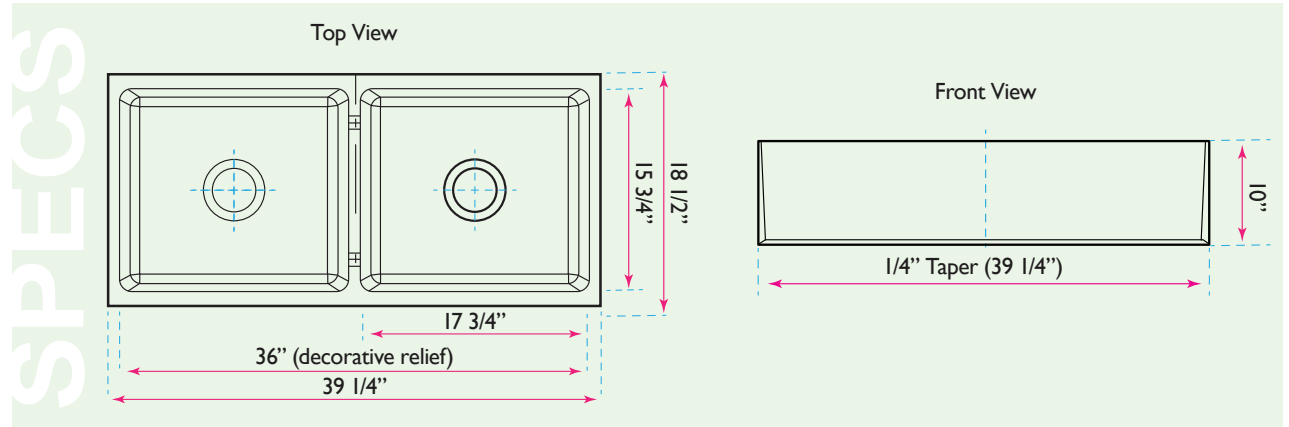

# Cape Collection

OVERALL DIMENSIONS	INTERIOR BOWL	BOWL DIMENSIONS	APRON HEIGHT	DRAIN DIMENSIONS
39 1/4" x 18.5"	36" x 15 3/4" x 9"	15 3/4" x 17 3/4"	10"	3.5" Opening

## FEATURES:

- Premium Fireclay Double Bowl Sink with Decorative Apron
- Template Not Included
- 9" Interior Bowl Depth
- Very Heavy 2 Person Lift Recommended (185 Lbs.)
- Limited Warranty
- 3.5" Drain Opening
- Nominal Dimensions, actual may vary up to .25"
- Bottom is 7/8" thick, please use an extended flange/extension ferrule
- Custom Cabinet Required
- Made in Italy