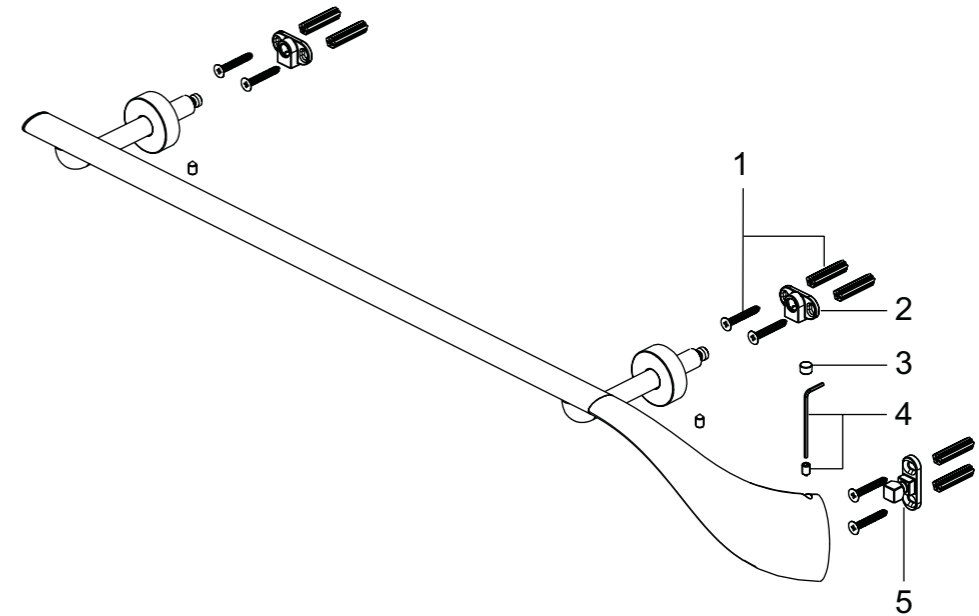

Level  
Niveau  
Nivel

Hex Wrench  
Clé hexagonale  
Llave hexagonal

Hammer  
Marteau  
Martillo

Determine the location of the towel bar.

Align brackets and mark drill holes in desired location.

Drill 1/4" holes in marked locations.

Drive the wall anchors into the drilled holes with a hammer.

Place the mounting brackets over the wall anchors. Secure them to the wall using the supplied screws.

Temporarily place the towel bar on the mounting brackets to check alignment. If necessary, loosen the screws and realign the mounting brackets.

Place towel bar assembly on the mounting brackets. Secure it to the wall using the bottom set screws.

NO.	Description	Part No.
1	Screws and Anchors	5Q0M0140PL
2	Mounting Bracket	5N0C0462NT
3	Screw Button	5L0R0019PL
4	Set Screw and Allen Key	9Q259900NT
5	Mounting Bracket	5N0C0461NT