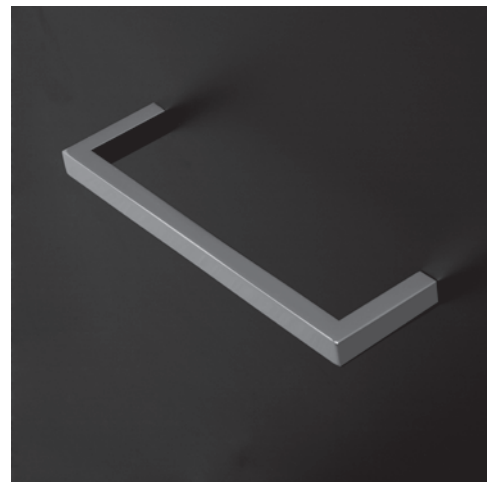

Features:

- Wall-mount towel bar
- Includes mounting hardware
- Plated brass construction

Finish Options:

- CR - Polished Chrome
- PN - Polished Nickel
- NI - Brushed Nickel
- BG - Brushed Gold
- 44 - Matte Black

Codes + Standards:

- Meets and exceeds applicable national codes and standards

LACAVA reserves the right to revise any dimension or information on this sheet without notice. Dimensions are nominal and may vary within an industry accepted tolerance of 1/4". Drawings provided herein are meant to give the user an idea of the product and are not made to scale. Location of plumbing is meant for reference, your specific application may vary.