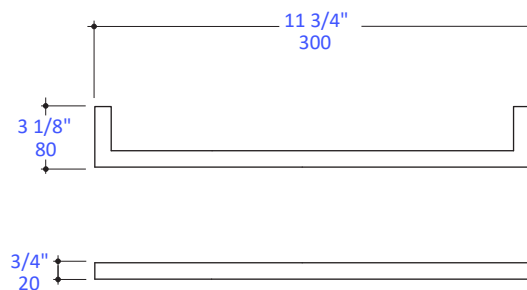

Features:

- Wall-mount towel bar
- Includes mounting hardware
- Plated brass construction

Finish Options:

- CR - Polished Chrome
- PN - Polished Nickel
- NI - Brushed Nickel
- BG - Brushed Gold
- 44 - Matte Black

Codes + Standards:

- Meets and exceeds applicable national codes and standards

LACAVA reserves the right to revise any dimension or information on this sheet without notice. Dimensions are nominal and may vary within an industry accepted tolerance of 1/4". Drawings provided herein are meant to give the user an idea of the product and are not made to scale. Location of plumbing is meant for reference, your specific application may vary.