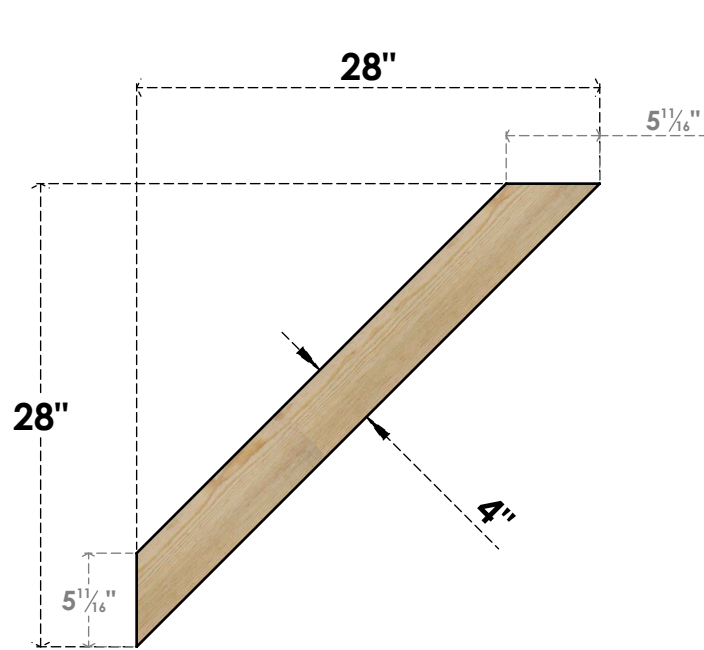

# BRC04X28X28TRA00RDF

4"W X 28"D X 28"H TRADITIONAL ROUGH SAWN BRACE, DOUGLAS FIR

**SIDE**

**FRONT**

EKENA MILLWORK  
 2300 WEST MAIN ST.  
 CLARKSVILLE, TX 75426  
 TOLL FREE: 866-607-0453  
 WWW.EKENAMILLWORK.COM