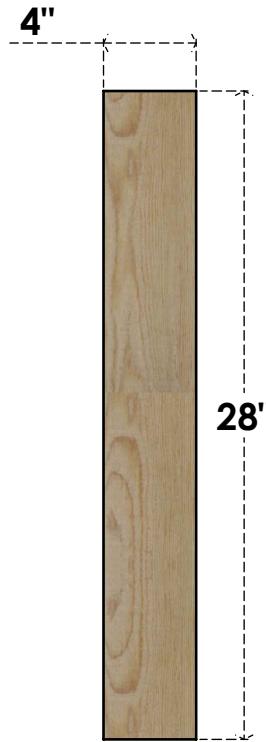

# BRC04X28X28TRA00RDF

4"W X 28"D X 28"H TRADITIONAL ROUGH SAWN BRACE, DOUGLAS FIR

**SIDE**

**FRONT**

EKENA MILLWORK  
 2300 WEST MAIN ST.  
 CLARKSVILLE, TX 75426  
 TOLL FREE: 866-607-0453  
 WWW.EKENAMILLWORK.COM

**NOTES**

1. INSTALLATION TO BE COMPLETED IN ACCORDANCE WITH MANUFACTURER'S SPECIFICATIONS.
2. DRAWING MAY NOT BE TO SCALE
3. THIS DRAWING IS INTENDED FOR DESIGN AND PLANNING PURPOSES ONLY.
4. ALL INFORMATION CONTAINED HEREIN WAS CURRENT AT THE TIME OF DEVELOPMENT BUT MUST BE REVIEWED AND APPROVED BY THE PRODUCT MANUFACTURER TO BE CONSIDERED ACCURATE.
5. PRODUCTS ARE NOT KILN DRIED. THIS ITEM IS UNIQUE AND WILL CONTAIN THE NATURAL VARIATIONS THAT THE WOOD SPECIES OFFERS. THIS MAY RESULT IN VARIATIONS UP TO 1/4"