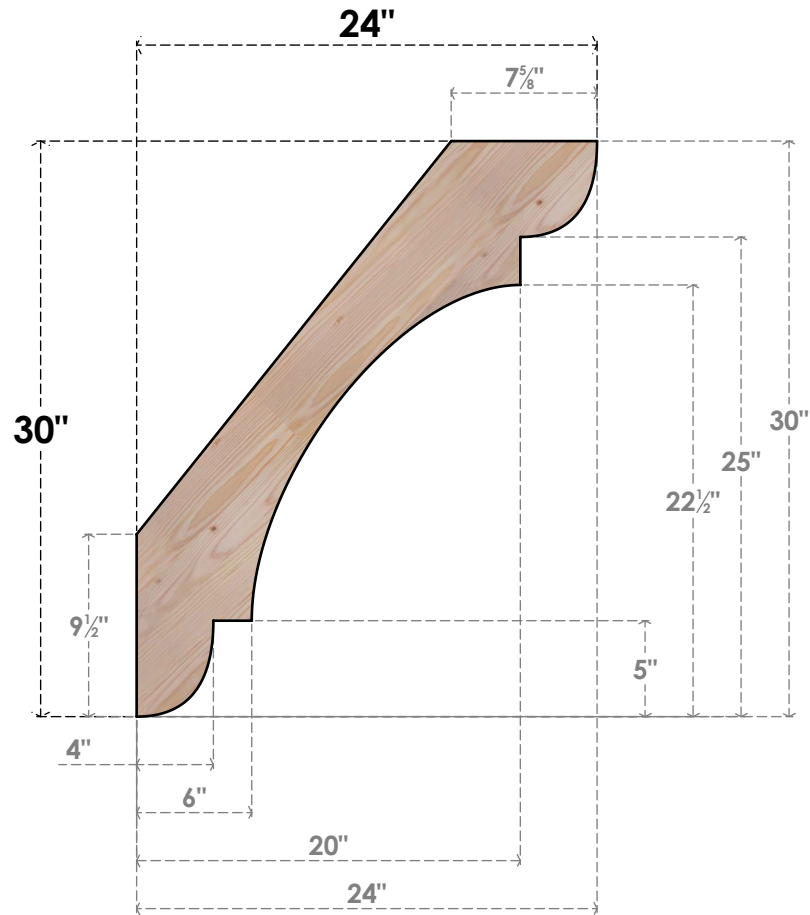

BRC04X24X30OLY00SDF

3 1/2"W X 24"D X 30"H OLYMPIC SMOOTH BRACE, DOUGLAS FIR

SIDE

FRONT

EKENA MILLWORK
 2300 WEST MAIN ST.
 CLARKSVILLE, TX 75426
 TOLL FREE: 866-607-0453
 WWW.EKENAMILLWORK.COM

NOTES

1. INSTALLATION TO BE COMPLETED IN ACCORDANCE WITH MANUFACTURER'S SPECIFICATIONS.
2. DRAWING MAY NOT BE TO SCALE
3. THIS DRAWING IS INTENDED FOR DESIGN AND PLANNING PURPOSES ONLY.
4. ALL INFORMATION CONTAINED HEREIN WAS CURRENT AT THE TIME OF DEVELOPMENT BUT MUST BE REVIEWED AND APPROVED BY THE PRODUCT MANUFACTURER TO BE CONSIDERED ACCURATE.
5. PRODUCTS ARE NOT KILN DRIED. THIS ITEM IS UNIQUE AND WILL CONTAIN THE NATURAL VARIATIONS THAT THE WOOD SPECIES OFFERS. THIS MAY RESULT IN VARIATIONS UP TO 1/4"