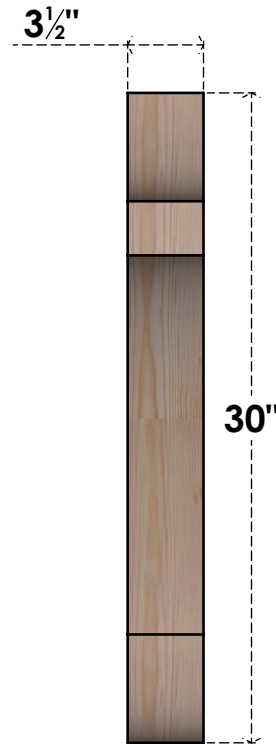

BRC04X24X30OLY00SDF

3 1/2"W X 24"D X 30"H OLYMPIC SMOOTH BRACE, DOUGLAS FIR

SIDE

FRONT

EKENA MILLWORK
 2300 WEST MAIN ST.
 CLARKSVILLE, TX 75426
 TOLL FREE: 866-607-0453
 WWW.EKENAMILLWORK.COM

NOTES

1. INSTALLATION TO BE COMPLETED IN ACCORDANCE WITH MANUFACTURER'S SPECIFICATIONS.
2. DRAWING MAY NOT BE TO SCALE
3. THIS DRAWING IS INTENDED FOR DESIGN AND PLANNING PURPOSES ONLY.
4. ALL INFORMATION CONTAINED HEREIN WAS CURRENT AT THE TIME OF DEVELOPMENT BUT MUST BE REVIEWED AND APPROVED BY THE PRODUCT MANUFACTURER TO BE CONSIDERED ACCURATE.
5. PRODUCTS ARE NOT KILN DRIED. THIS ITEM IS UNIQUE AND WILL CONTAIN THE NATURAL VARIATIONS THAT THE WOOD SPECIES OFFERS. THIS MAY RESULT IN VARIATIONS UP TO 1/4"