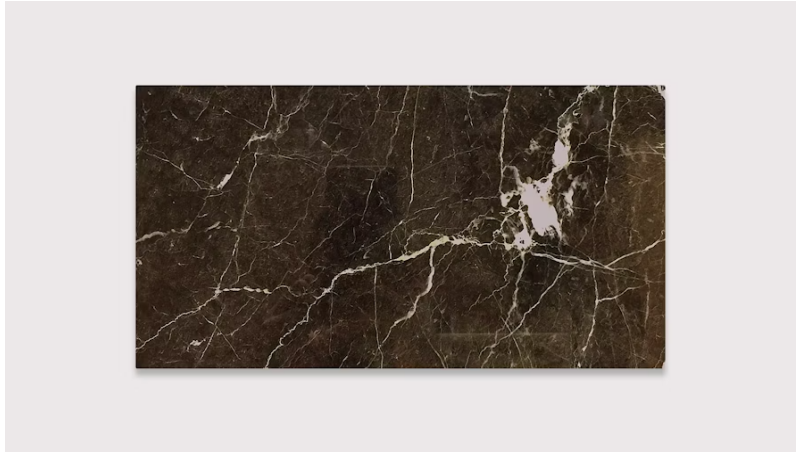

# Meridian Brown

**QUICKSHIP PRODUCT**

<b>SIZES</b>	<p>Square 12" x 12", 18" x 18", 24" x 24", 36" x 36", 48" x 48", 6" x 6"</p> <p>Rectangle 12" x 24", 18" x 36", 24" x 48", 6" x 12"</p> <p>Slab 2 CM, 3 CM</p> <p>Chevron 3.25" x 15.75" Chevron</p> <p>Subway 3" x 6", 4" x 12"</p>	<ul style="list-style-type: none"> <li>• All sizes are nominal and in inches.</li> <li>• Sizes listed are recommended.</li> <li>• Any size available upon request.</li> <li>• All non-stocked sizes have a minimum quantity of 300 SF</li> <li>• Coordinating mosaics available upon request.</li> </ul>
--------------	--	--