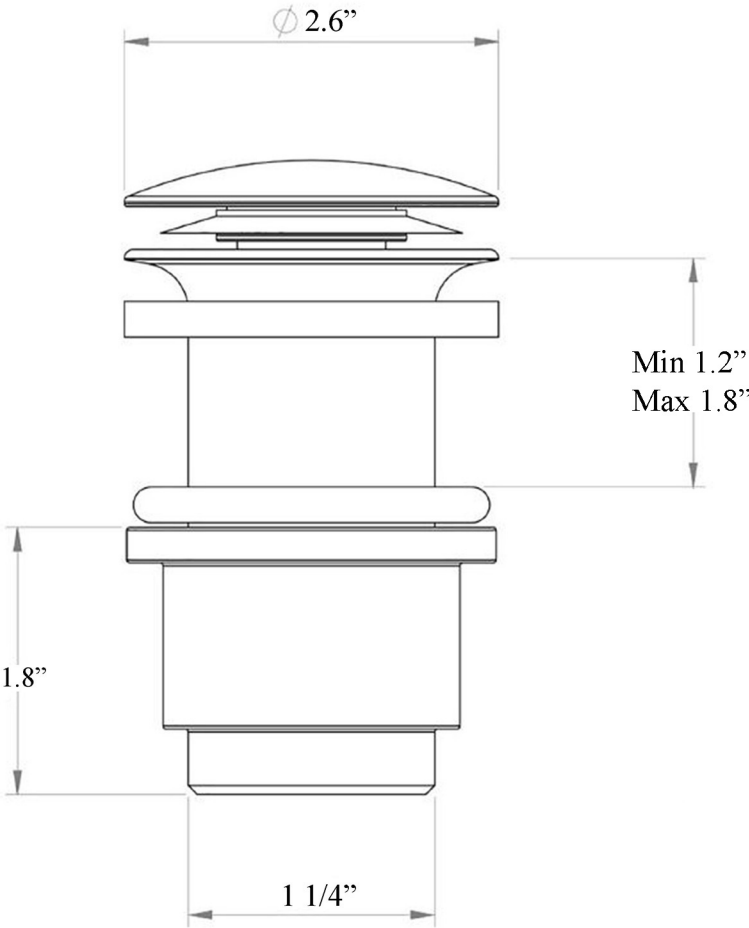

WSBC 53993

Features

- Push Waste Drain (Click Clack)
- Click Clack: It Opens And Closes With The Click Of A Finger
- With Overflow
- Works With Sinks That Have Overflow
- Adaptable Height: 1.2" min - 1.8" max H
- Available in 4 Finishes
- Solid Brass Base
- Made in Italy

Related Items:

- WSBC 53922 | Decorative Trap

* WS Bath Collections reserves the right to revise dimensions or information on this sheet without notice

Collection WSBC Fittings	Model WSBC 53993	Dimensions Metric <i>1 inch = 2.54 cm</i> <i>1 inch = 25.4 mm</i>	 1051 Lea Drive - Collegeville, PA 19426 Tel. 215 513 9400 - Fax 610 831 0215 www.ws bathcollections.com - info@ws bathcollections.com
------------------------------------	------------------------------	---	---

Push Waste Drain (Click Clack) with Overflow

WSBC 53993

Collection |
WSBC Fittings

Model |
WSBC 53993

Dimensions Metric
1 inch = 2.54 cm
1 inch = 25.4 mm

1051 Lea Drive - Collegeville, PA 19426
Tel. 215 513 9400 - Fax 610 831 0215
www.ws bathcollections.com - info@ws bathcollections.com